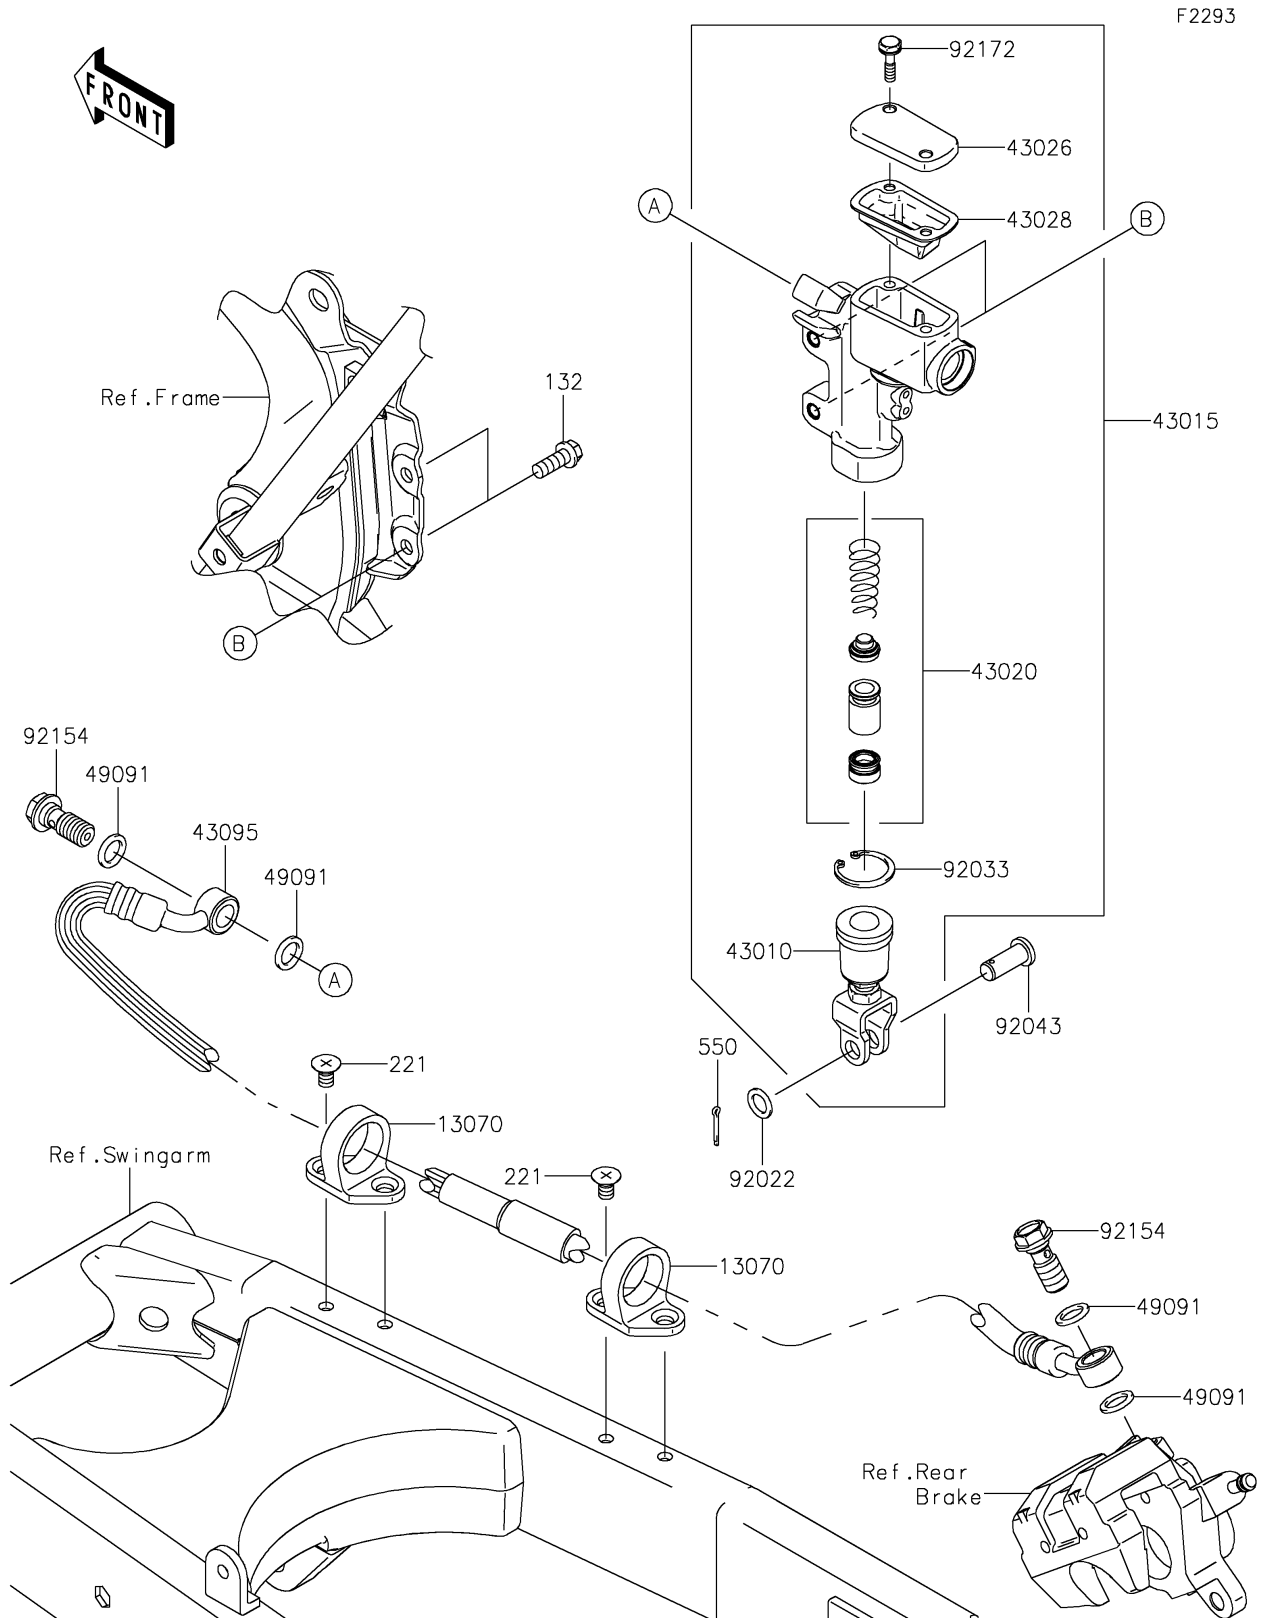

2019 KLX®140 PARTS DIAGRAM

Rear Master Cylinder

2019 KLX®140 PARTS LIST

Rear Master Cylinder

ITEM NAME	PART NUMBER	QUANTITY
GUIDE,HOSE (Ref # 13070)	13070-1144	2
BOLT-FLANGED-SMALL,6X16 (Ref # 132)	132BA0616	2
SCREW-CSK-CROS,6X10 (Ref # 221)	221AA0610	4
ROD-ASSY-BRAKE (Ref # 43010)	43010-0006	1
CYLINDER-ASSY-MASTER,RR (Ref # 43015)	43015-0099	1
PISTON-COMP-BRAKE (Ref # 43020)	43020-1094	1
CAP-BRAKE (Ref # 43026)	43026-0008	1
DIAPHRAGM (Ref # 43028)	43028-1092	1
HOSE-BRAKE,RR (Ref # 43095)	43095-0336	1
WASHER-SEAL,10.1X14.5X1.5 (Ref # 49091)	49091-0001	4
PIN-COTTER,2.0X15 (Ref # 550)	550AA2015	1
WASHER,8.5X13X1 (Ref # 92022)	92022-1028	1
RING-SNAP,20.9X24.6X1.2 (Ref # 92033)	92033-0079	1
PIN (Ref # 92043)	92043-0004	1
BOLT,OIL,L=23 (Ref # 92154)	92154-0226	2
SCREW (Ref # 92172)	92172-0286	2