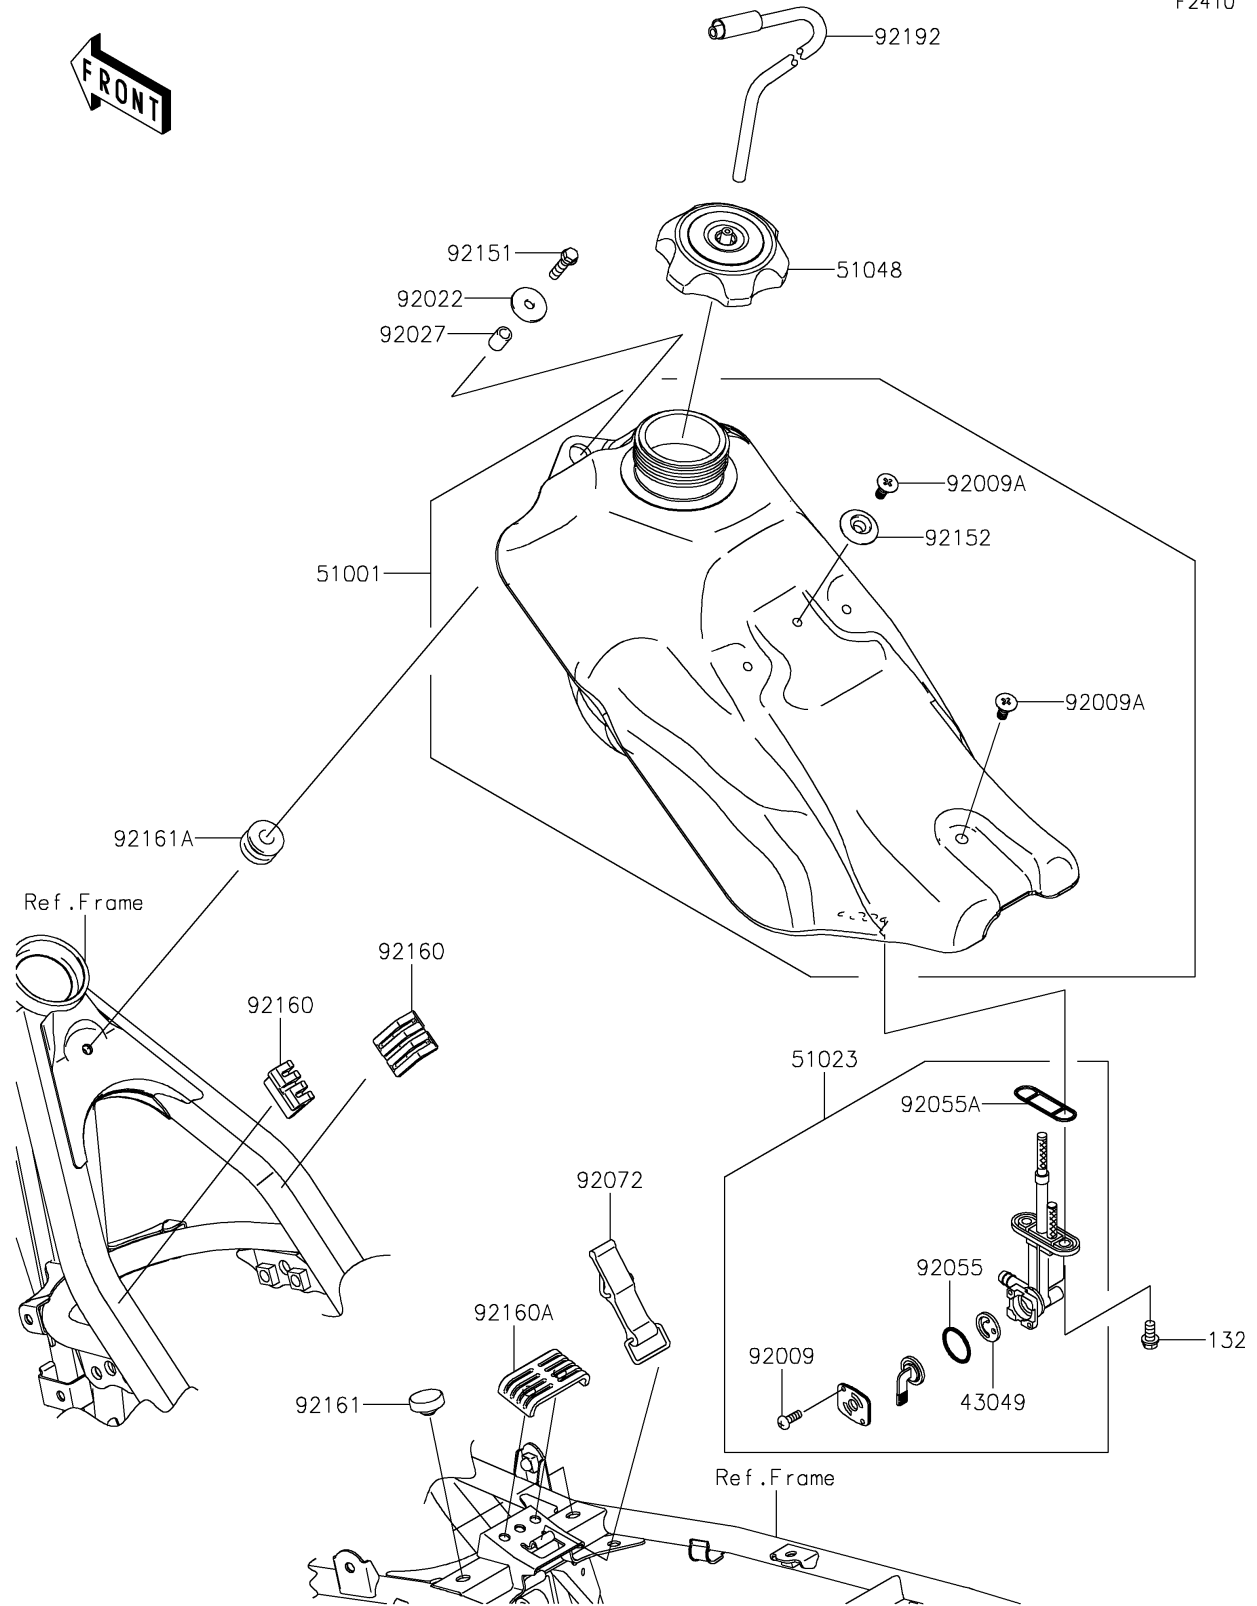

# 2018 KLX®140 PARTS DIAGRAM

Fuel Tank

F2410

## 2018 KLX®140 PARTS LIST

### Fuel Tank

ITEM NAME	PART NUMBER	QUANTITY
BOLT-FLANGED-SMALL,6X12 (Ref # 132)	132BA0612	2
PACKING,VALVE (Ref # 43049)	43049-1102	1
TANK-COMP-FUEL (Ref # 51001)	51001-0847	1
TAP-ASSY,FUEL (Ref # 51023)	51023-0030	1
CAP-ASSY-TANK,FUEL (Ref # 51048)	51048-0009	1
SCREW,3X5 (Ref # 92009)	92009-1123	2
SCREW,6MM (Ref # 92009A)	92009-1971	2
WASHER,6.5X24X2 (Ref # 92022)	92022-1690	1
COLLAR,6.8X10X14 (Ref # 92027)	92027-1966	1
RING-O,FUEL TAP LEVER (Ref # 92055)	92055-1111	1
RING-O,FUEL TAP PACKING (Ref # 92055A)	92055-1112	1
BAND,FUEL TANK (Ref # 92072)	92072-0109	1
BOLT,FLANGED-SMALL,6X25 (Ref # 92151)	92151-1930	1
COLLAR (Ref # 92152)	92152-0569	1
DAMPER,FUEL TANK (Ref # 92160)	92160-1328	2
DAMPER,FUEL TANK,RR (Ref # 92160A)	92160-1397	1
DAMPER (Ref # 92161)	92161-0336	2
DAMPER (Ref # 92161A)	92161-1523	1
TUBE (Ref # 92192)	92192-0161	1