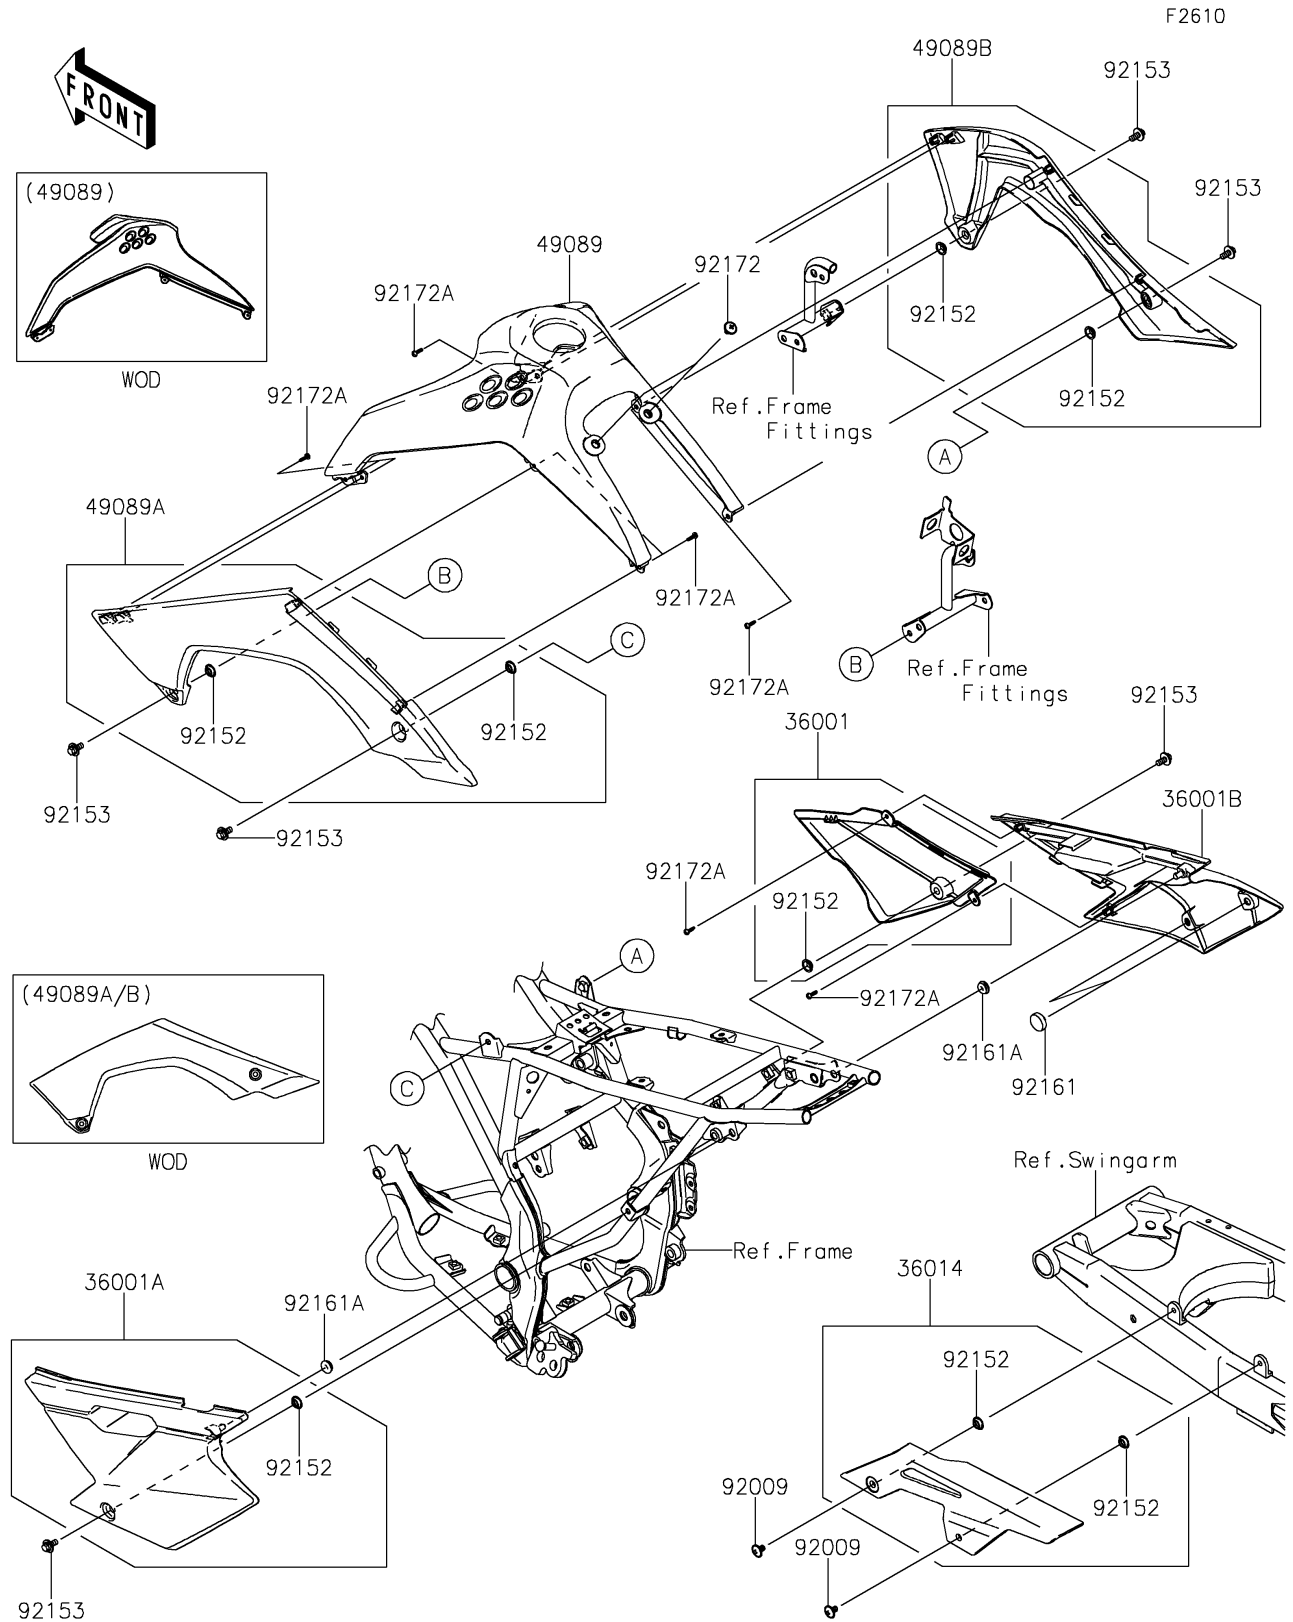

# 2018 KLX®140 PARTS DIAGRAM

Side Covers/Chain Cover(AHF/AJF)

## 2018 KLX®140 PARTS LIST

Side Covers/Chain Cover(AHF/AJF)

ITEM NAME	PART NUMBER	QUANTITY
COVER-SIDE,FR,RH,B.WHITE (Ref # 36001)	36001-0125-266	1
COVER-SIDE,RR,LH,B.WHITE (Ref # 36001A)	36001-0154-266	1
COVER-SIDE,RR,RH,B.WHITE (Ref # 36001B)	36001-0156-266	1
CASE-CHAIN (Ref # 36014)	36014-0044	1
SHROUD-ENGINE,UPP,L.GREEN (Ref # 49089)	49089-0052-290	1
SHROUD-ENGINE,LH,EBONY (Ref # 49089A)	49089-0053-6C	1
SHROUD-ENGINE,RH,EBONY (Ref # 49089B)	49089-0054-6C	1
SCREW,6X10 (Ref # 92009)	92009-1729	2
COLLAR,8.8X11.2X4 (Ref # 92152)	92152-0909	8
BOLT,FLANGED,6X14 (Ref # 92153)	92153-0936	6
DAMPER (Ref # 92161)	92161-0336	2
DAMPER (Ref # 92161A)	92161-0631	2
SCREW,6X10 (Ref # 92172)	92172-0098	2
SCREW,TAPPING,4X12 (Ref # 92172A)	92172-0233	10