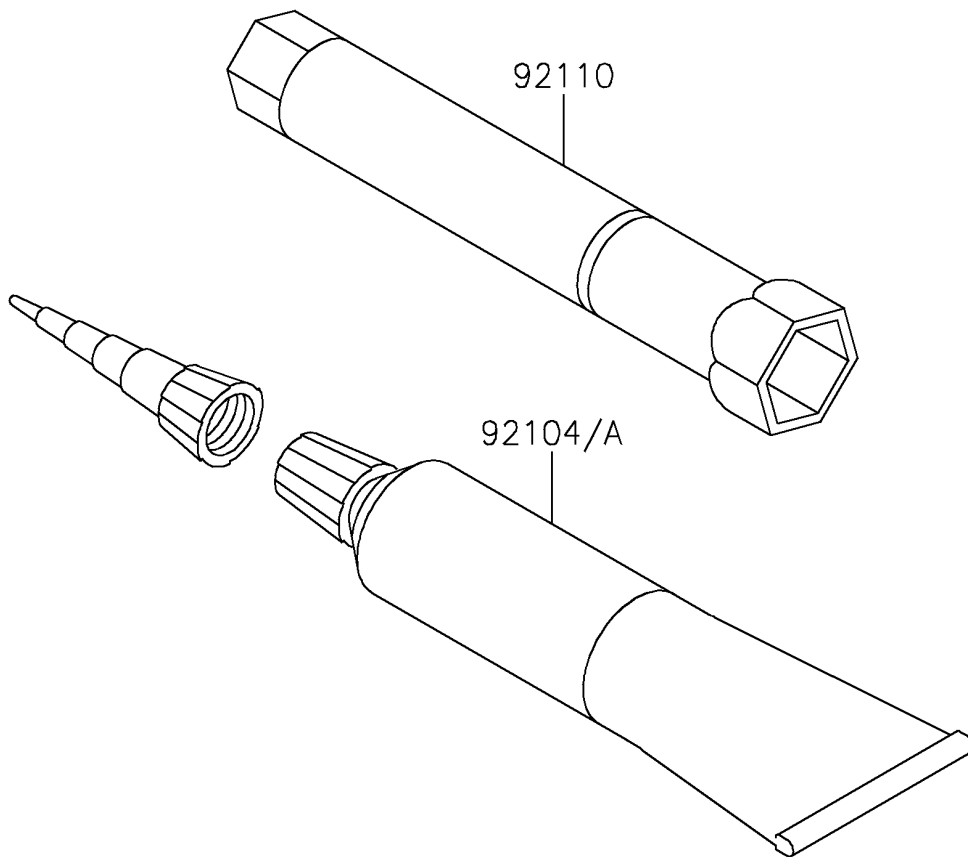

2019 KLX®140 PARTS DIAGRAM

Owner's Tools

F2810

2019 KLX®140 PARTS LIST

Owner's Tools

ITEM NAME	PART NUMBER	QUANTITY
GASKET-LIQUID,TB1211F,CLEAR (Ref # 92104)	92104-0004	1
GASKET-LIQUID,TB1216B,BLACK (Ref # 92104A)	92104-1064	1
TOOL-WRENCH,BOX,16MM (Ref # 92110)	92110-1206	1