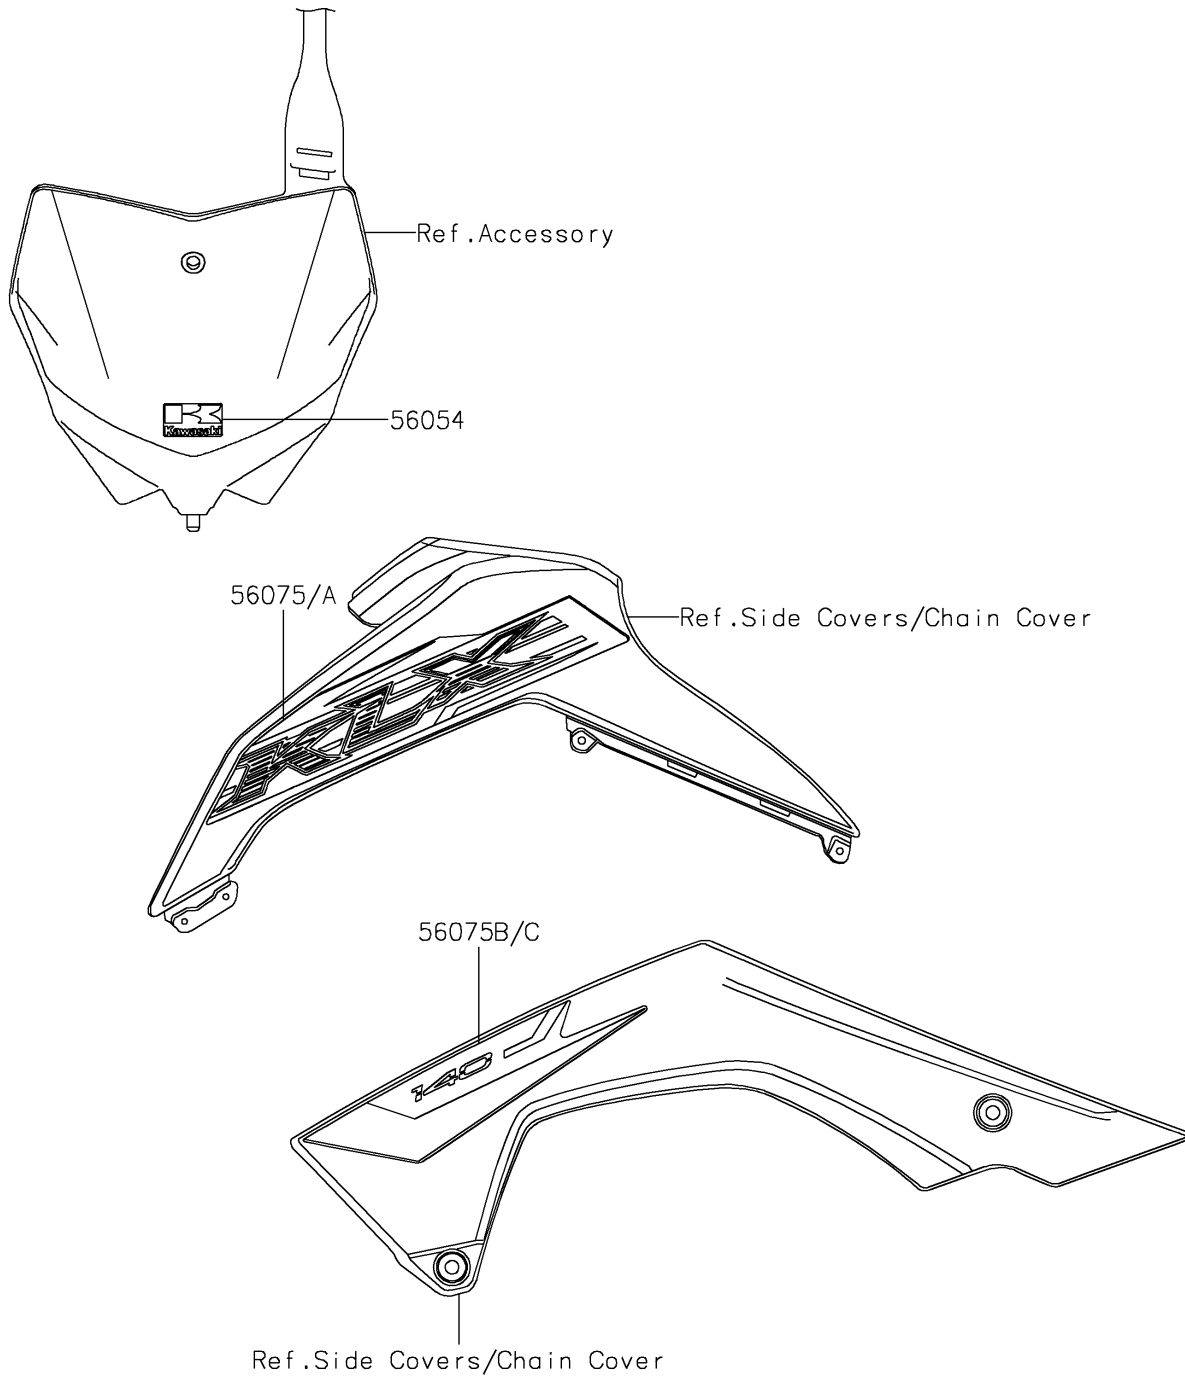

2019 KLX[®]140 PARTS DIAGRAM

Decals(AKF)

F2861B

2019 KLX®140 PARTS LIST

Decals(AKF)

ITEM NAME	PART NUMBER	QUANTITY
MARK,NUMBER PLATE,K (Ref # 56054)	56054-2249	1
PATTERN,SHROUD,LH,UPP (Ref # 56075)	56075-4457	1
PATTERN,SHROUD,RH,UPP (Ref # 56075A)	56075-4458	1
PATTERN,SHROUD,LH,LWR (Ref # 56075B)	56075-4459	1
PATTERN,SHROUD,RH,LWR (Ref # 56075C)	56075-4460	1