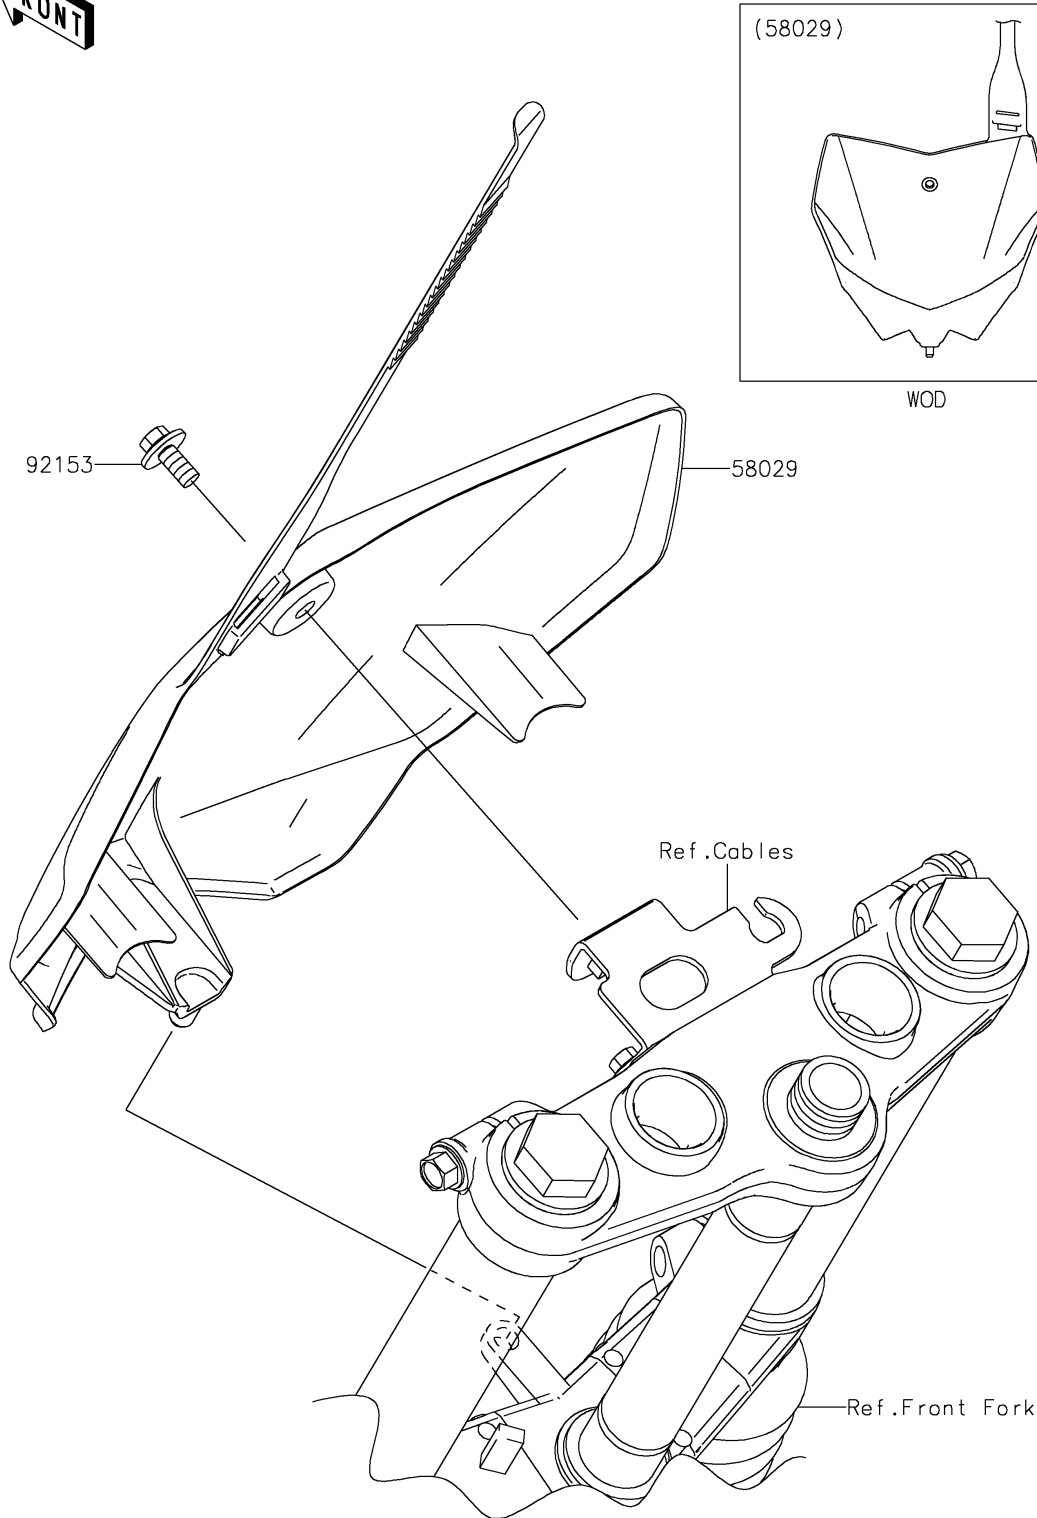

2019 KLX[®]140 PARTS DIAGRAM

Accessory

F2910

2019 KLX®140 PARTS LIST

Accessory

ITEM NAME	PART NUMBER	QUANTITY
PLATE-NUMBER,B.WHITE (Ref # 58029)	58029-0005-266	1
BOLT,FLANGED,6X14 (Ref # 92153)	92153-0936	1