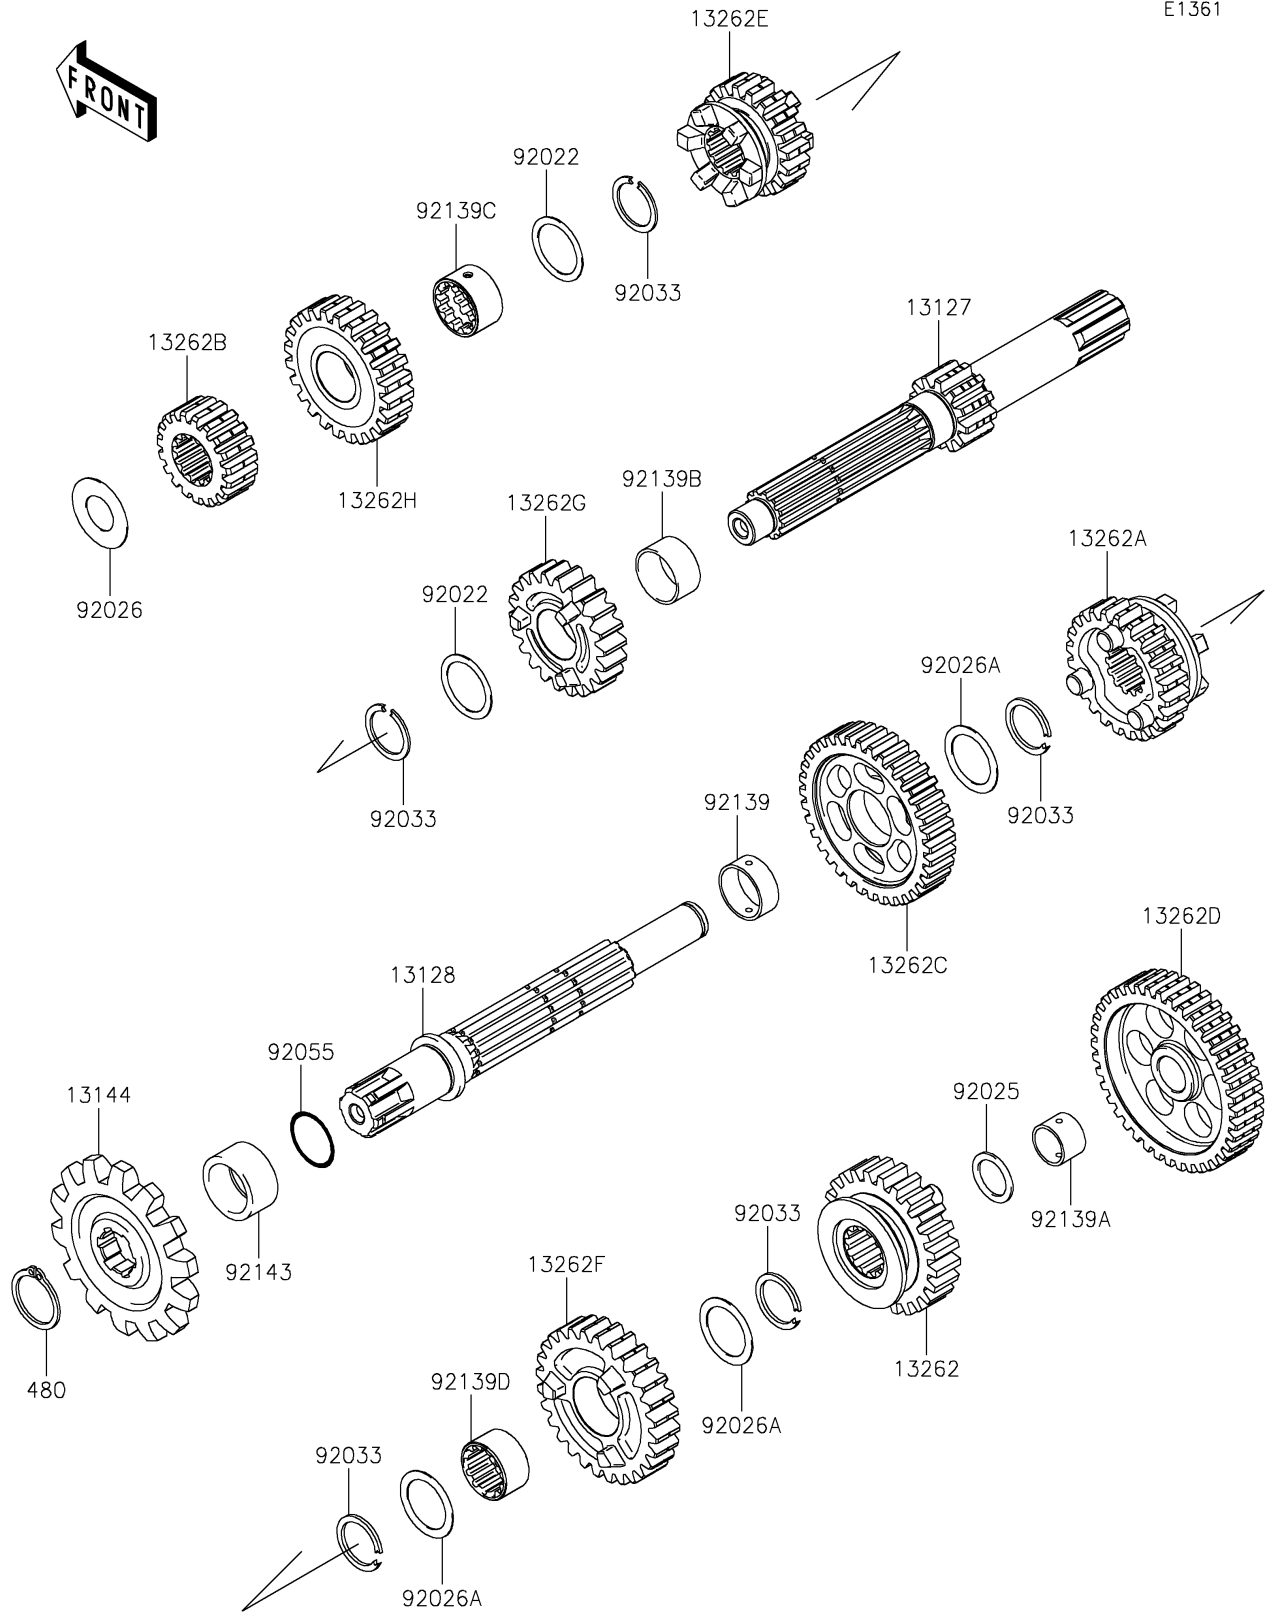

2018 KLX®140L PARTS DIAGRAM

Transmission

E1361

2018 KLX®140L PARTS LIST

Transmission

ITEM NAME	PART NUMBER	QUANTITY
SHAFT-TRANSMISSION INPUT,15T (Ref # 13127)	13127-0074	1
SHAFT-TRANSMISSION OUTPUT (Ref # 13128)	13128-0051	1
SPROCKET-OUTPUT,13T (Ref # 13144)	13144-0045	1
GEAR,OUTPUT 4TH,26T (Ref # 13262)	13262-0459	1
GEAR,OUTPUT 5TH,24T (Ref # 13262A)	13262-0502	1
GEAR,INPUT 2ND,19T (Ref # 13262B)	13262-0577	1
GEAR,OUTPUT 2ND,36T (Ref # 13262C)	13262-0578	1
GEAR,OUTPUT LOW,40T (Ref # 13262D)	13262-0579	1
GEAR,INPUT 3RD,19T (Ref # 13262E)	13262-0662	1
GEAR,OUTPUT 3RD,28T (Ref # 13262F)	13262-0738	1
GEAR,INPUT 4TH,22T (Ref # 13262G)	13262-0769	1
GEAR,INPUT 5TH,24T (Ref # 13262H)	13262-0770	1
CIRCLIP-TYPE-C,17MM (Ref # 480)	480J1700	1
WASHER,17.3X22X0.5 (Ref # 92022)	92022-1799	2
SHIM (Ref # 92025)	92025-1280	1
SPACER (Ref # 92026)	92026-0727	1
SPACER,17.2X23X0.5 (Ref # 92026A)	92026-1037	3
RING-SNAP,17MM (Ref # 92033)	92033-1060	5
RING-O,16.8X1.9 (Ref # 92055)	92055-0151	1
BUSHING (Ref # 92139)	92139-0001	1
BUSHING,12X14X9.4 (Ref # 92139A)	92139-0002	1
BUSHING,17X19X9.5 (Ref # 92139B)	92139-0282	1
BUSHING,14.5X17.25X11.0 (Ref # 92139C)	92139-0283	1
BUSHING (Ref # 92139D)	92139-0286	1
COLLAR,SPROCKET (Ref # 92143)	92143-1680	1