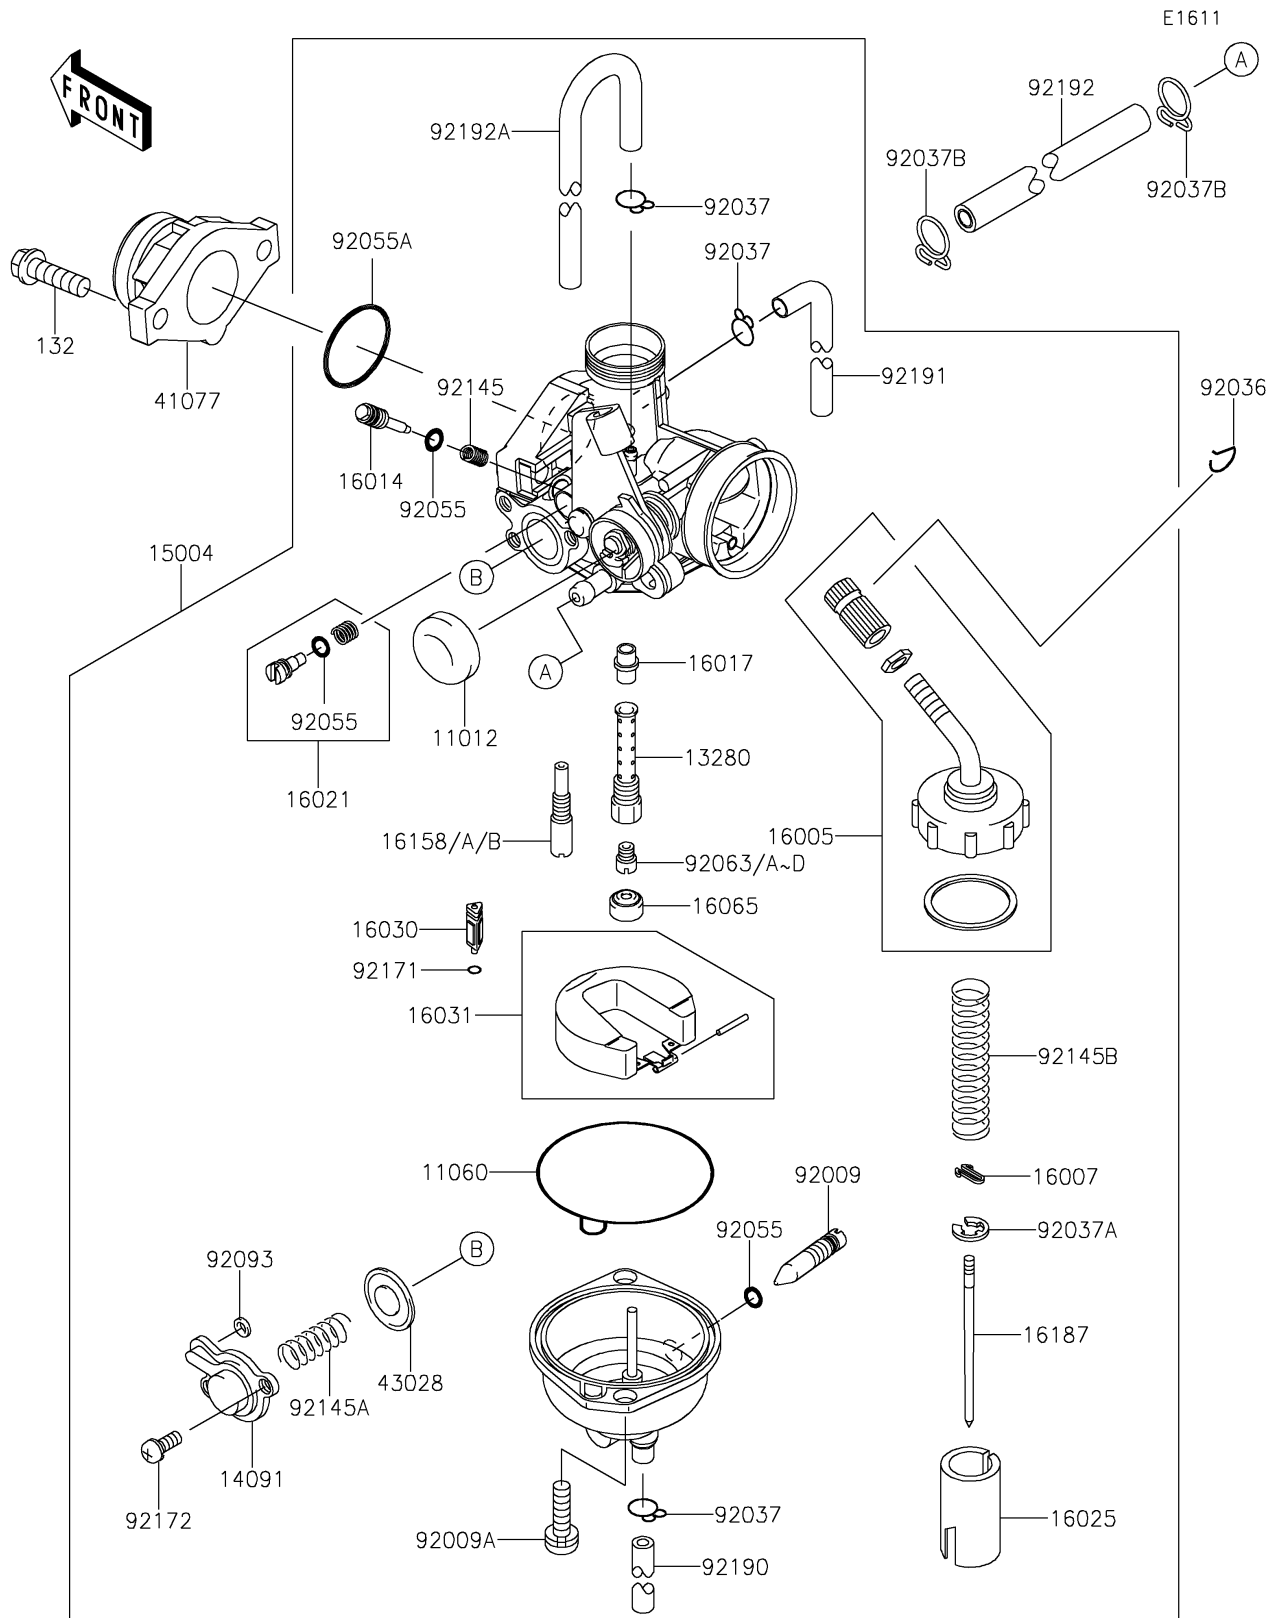

2018 KLX®140L PARTS DIAGRAM

Carburetor

2018 KLX®140L PARTS LIST

Carburetor

ITEM NAME	PART NUMBER	QUANTITY
CAP,CHOKE (Ref # 11012)	11012-1940	1
GASKET,FLOAT CHAMBER (Ref # 11060)	11060-1700	1
HOLDER,NEEDLE JET (Ref # 13280)	13280-0286	1
COVER (Ref # 14091)	14091-0285	1
CARBURETOR-ASSY,PB20 (Ref # 15004)	15004-0024	1
TOP-CHAMBER (Ref # 16005)	16005-1091	1
SEAT-SPRING (Ref # 16007)	16007-1103	1
SCREW-PILOT AIR (Ref # 16014)	16014-0011	1
JET-NEEDLE (Ref # 16017)	16017-0014	1
SCREW-THROTTLE STOP (Ref # 16021)	16021-1203	1
VALVE-THROTTLE (Ref # 16025)	16025-0015	1
VALVE-FLOAT (Ref # 16030)	16030-0003	1
FLOAT (Ref # 16031)	16031-0004	1
HOLDER-CARBURETOR,JET (Ref # 16065)	16065-1106	1
JET-SLOW,#35 (Ref # 16158)	16158-0004	AR
JET-SLOW,#40 (Ref # 16158A)	16158-0005	AR
JET-SLOW,#38 (Ref # 16158B)	16158-1063	1
NEEDLE-JET,NNA (Ref # 16187)	16187-0283	1
ADAPTER (Ref # 41077)	41077-0038	1
DIAPHRAGM (Ref # 43028)	43028-0003	1
SCREW,DRAIN (Ref # 92009)	92009-1057	1
SCREW (Ref # 92009A)	92009-1750	2
RING-SNAP (Ref # 92036)	92036-018	1
CLAMP,TUBE (Ref # 92037)	92037-1142	3
CLAMP,JET NEEDLE (Ref # 92037A)	92037-1401	1
CLAMP (Ref # 92037B)	92037-1712	2
RING-O (Ref # 92055)	92055-1053	3
RING-O (Ref # 92055A)	92055-1541	1
JET-MAIN,#90 (Ref # 92063)	92063-0013	AR

2018 KLX®140L PARTS LIST

Carburetor

ITEM NAME	PART NUMBER	QUANTITY
JET-MAIN,#92 (Ref # 92063A)	92063-0014	AR
JET-MAIN,#95 (Ref # 92063B)	92063-0015	1
JET-MAIN,#98 (Ref # 92063C)	92063-0016	AR
JET-MAIN,#100 (Ref # 92063D)	92063-0017	AR
SEAL,U-RING (Ref # 92093)	92093-1046	1
BOLT-FLANGED-SMALL,6X20 (Ref # 132)	132BC0620	2
SPRING (Ref # 92145)	92145-0004	1
SPRING (Ref # 92145A)	92145-0217	1
SPRING (Ref # 92145B)	92145-0610	1
CLAMP (Ref # 92171)	92171-1837	1
SCREW (Ref # 92172)	92172-0165	2
TUBE,3.5X6.5X240 (Ref # 92190)	92190-1218	1
TUBE,3.5X6.5X298 (Ref # 92191)	92191-1142	1
TUBE,5X10X150 (Ref # 92192)	92192-0477	1
TUBE,3.5X6.5X18/320 (Ref # 92192A)	92192-0690	1