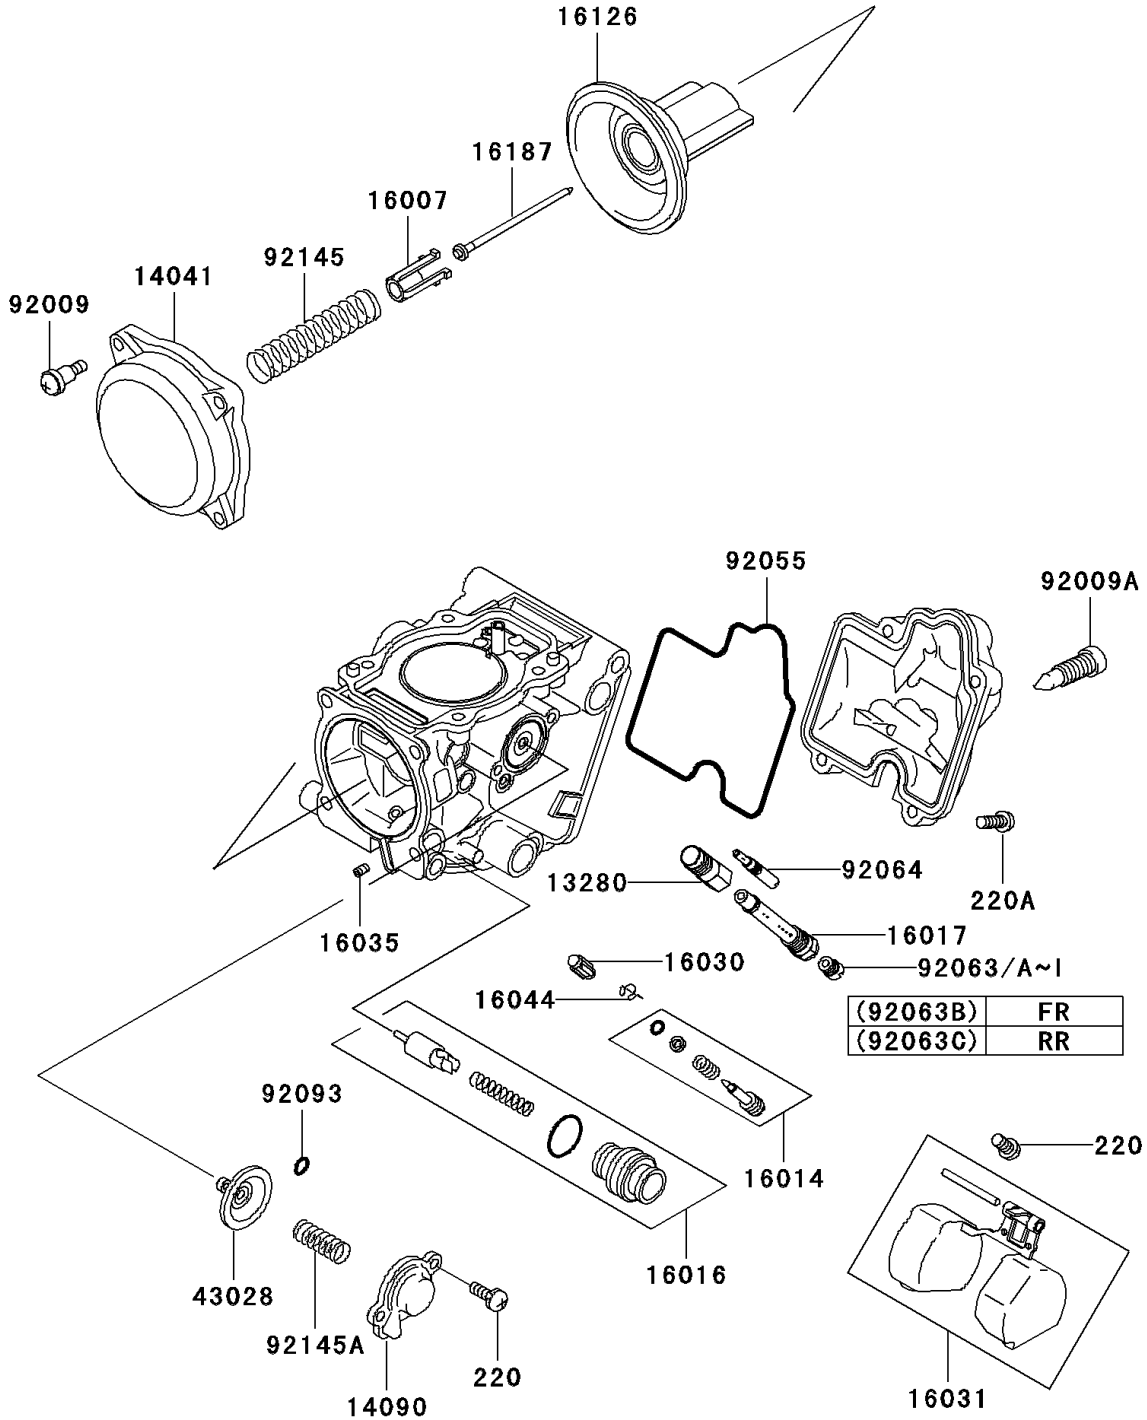

2005 Brute Force 650 4x4 PARTS DIAGRAM

Carburetor Parts

E1612

2005 Brute Force 650 4x4 PARTS LIST

Carburetor Parts

ITEM NAME	PART NUMBER	QUANTITY
HOLDER,JET (Ref # 13280)	13280-1096	2
CAP-CHAMBER,MIXING (Ref # 14041)	14041-1090	2
COVER,AIR CUT VALVE (Ref # 14090)	14090-1984	2
SEAT-SPRING,THROTTLE VALVE (Ref # 16007)	16007-1120	2
SCREW-PILOT AIR (Ref # 16014)	16014-1105	2
PLUNGER (Ref # 16016)	16016-1117	2
JET-NEEDLE (Ref # 16017)	16017-1441	2
VALVE-FLOAT (Ref # 16030)	16030-1007	2
FLOAT (Ref # 16031)	16031-1097	2
JET-AIR,LEAK (Ref # 16035)	16035-1055	2
CLAMP,FLOAT VALVE (Ref # 16044)	16044-007	2
VALVE,VACUUM (Ref # 16126)	16126-1226	2
NEEDLE-JET,NAZH (Ref # 16187)	16187-1199	2
DIAPHRAGM,AIR CUT VALVE (Ref # 43028)	43028-1085	2
SCREW,4X4.4 (Ref # 92009)	92009-1549	8
SCREW,DRAIN,6X0.75 (Ref # 92009A)	92009-1551	2
RING-O,FLOAT CHAMBER (Ref # 92055)	92055-1589	2
JET-MAIN,#140 (Ref # 92063)	92063-1013	AR
JET-MAIN,#135 (Ref # 92063A)	92063-1014	AR
JET-MAIN,#138 (Ref # 92063B)	92063-1015	1
JET-MAIN,#142 (Ref # 92063C)	92063-1016	1
JET-MAIN,#145 (Ref # 92063D)	92063-1017	AR
JET-MAIN,#125 (Ref # 92063E)	92063-1069	AR
JET-MAIN,#128 (Ref # 92063F)	92063-1074	AR
JET-MAIN,#130 (Ref # 92063G)	92063-1075	AR
JET-MAIN,#132 (Ref # 92063H)	92063-1076	AR
JET-MAIN,#148 (Ref # 92063I)	92063-1324	AR
JET-PILOT,#40 (Ref # 92064)	92064-1232	2
SCREW-PAN-CROS,4X8 (Ref # 220)	220D0408	6

2005 Brute Force 650 4x4 PARTS LIST

Carburetor Parts

ITEM NAME	PART NUMBER	QUANTITY
SCREW-PAN-CROS,4X14 (Ref # 220A)	220D0414	8
SEAL,"U"RING (Ref # 92093)	92093-1046	2
SPRING,VACUUM VALVE (Ref # 92145)	92145-1227	2
SPRING,AIR CUT VALVE (Ref # 92145A)	92145-1450	2