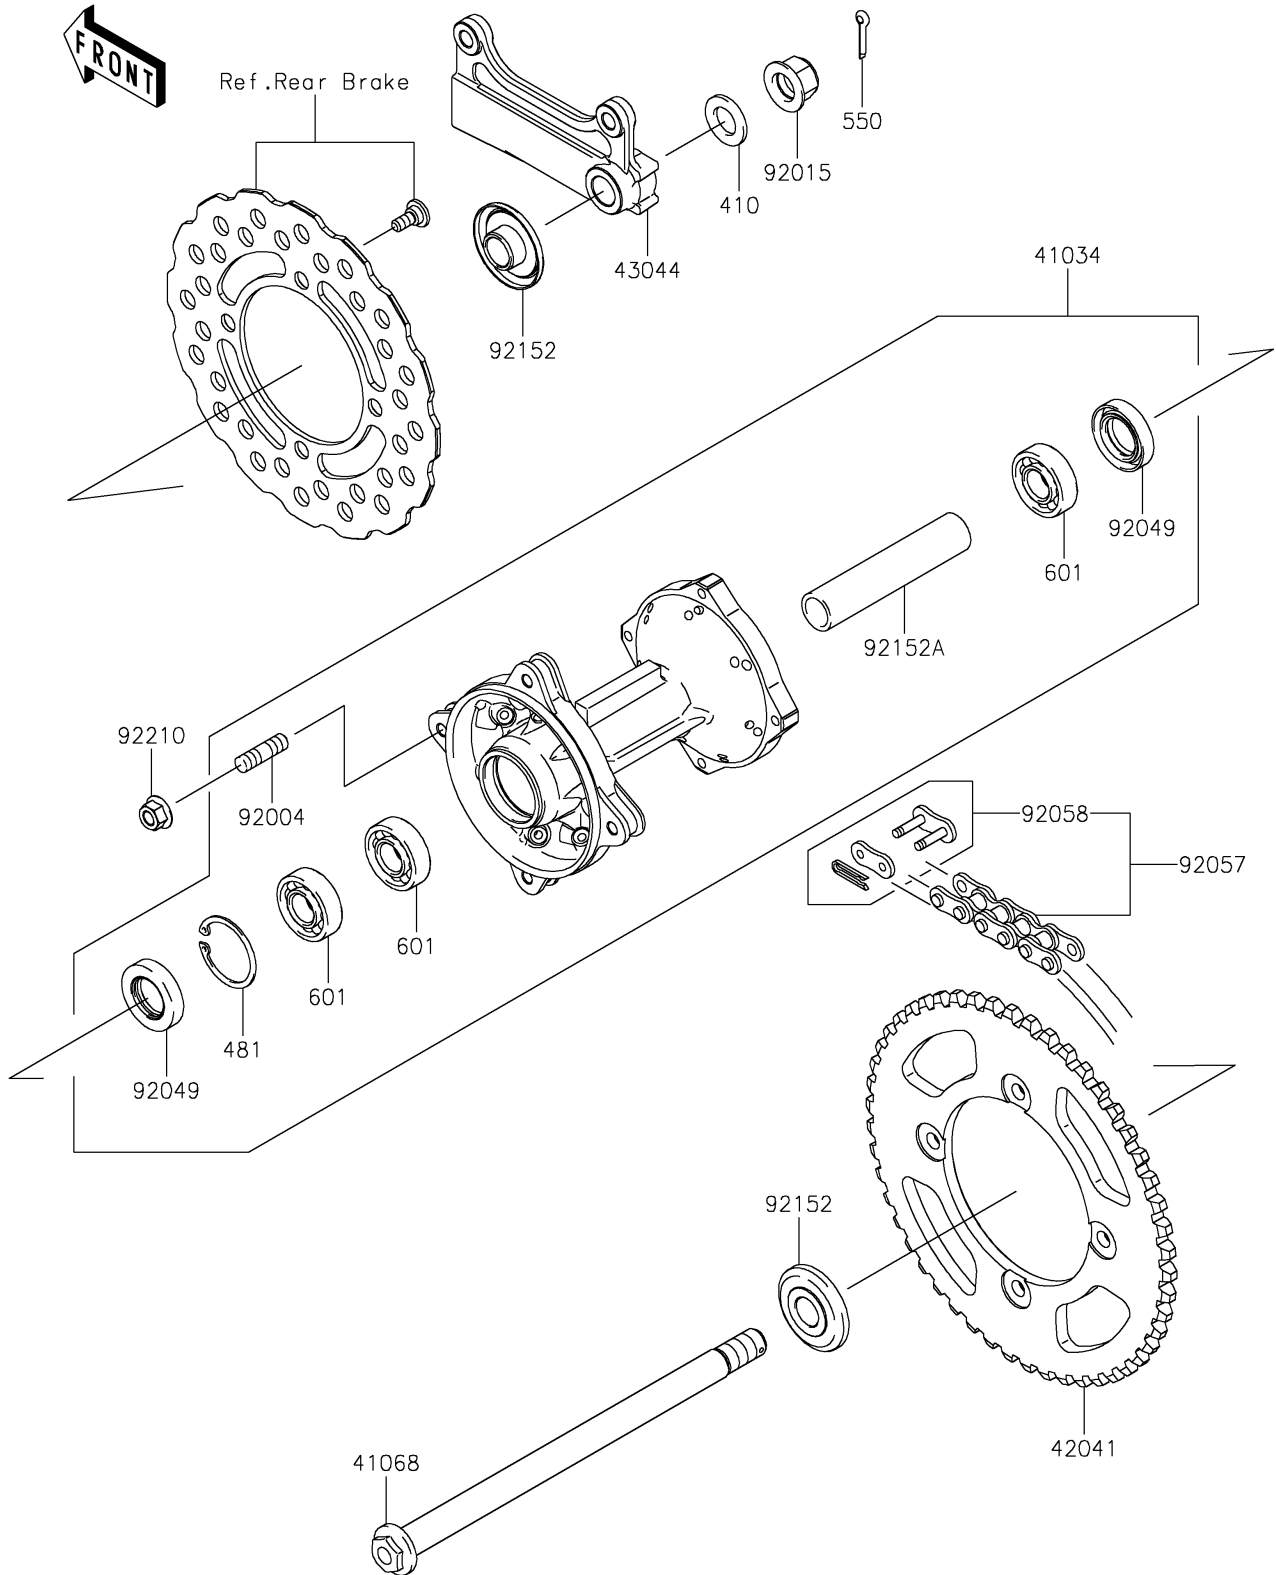

2019 KLX®140L PARTS DIAGRAM

Rear Hub

F2240

2019 KLX®140L PARTS LIST

Rear Hub

ITEM NAME	PART NUMBER	QUANTITY
WASHER-PLAIN-SMALL,14MM (Ref # 410)	410AA1400	1
DRUM-ASSY,REAR BRAKE (Ref # 41034)	41034-0056	1
AXLE,RR,238MM (Ref # 41068)	41068-0085	1
SPROCKET-HUB,51T (Ref # 42041)	42041-0056	1
HOLDER-COMP-CALIPER (Ref # 43044)	43044-1122	1
CIRCLIP-TYPE-C,35MM (Ref # 481)	481J3500	1
PIN-COTTER,2.5X20 (Ref # 550)	550AA2520	1
BEARING-BALL (Ref # 601)	601B6202UU	3
STUD,8X16 (Ref # 92004)	92004-1183	4
NUT,FLANGED,14MM (Ref # 92015)	92015-1401	1
SEAL-OIL (Ref # 92049)	92049-0114	2
CHAIN,DRIVE,DID428HDSX126L (Ref # 92057)	92057-0658	1
JOINT-CHAIN,DRIVE (Ref # 92058)	92058-0016	1
COLLAR,RR AXLE,L=12.5 (Ref # 92152)	92152-0651	2
COLLAR,RR BRAKE DRUM,L=95 (Ref # 92152A)	92152-1090	1
NUT,FLANGED,LOCK,8MM (Ref # 92210)	92210-0159	4