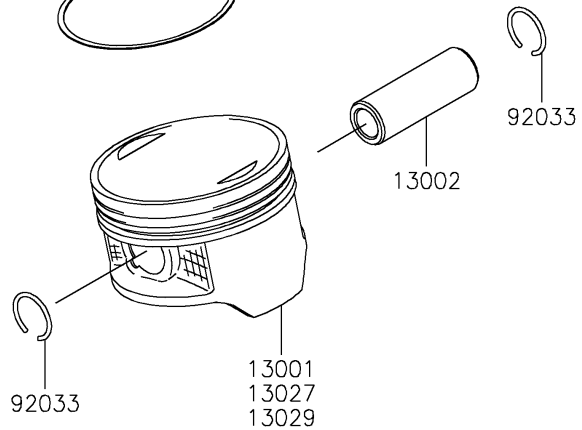

2018 KLX®140G PARTS DIAGRAM

Cylinder/Piston(s)

E1120

2018 KLX®140G PARTS LIST

Cylinder/Piston(s)

ITEM NAME	PART NUMBER	QUANTITY
GASKET,CYLINDER BASE (Ref # 11061)	11061-0319	1
PISTON-ENGINE (Ref # 13001)	13001-0093	1
PIN-PISTON (Ref # 13002)	13002-1126	1
RING-SET-PISTON (Ref # 13008)	13008-0038	1
RING-SET-PISTON LL,O/S 1.00 (Ref # 13024)	13024-0009	1
RING-SET-PISTON L,O/S 0.50 (Ref # 13025)	13025-0011	1
PISTON-ENGINE LL,O/S 1.00 (Ref # 13027)	13027-0013	1
PISTON-ENGINE L,O/S 0.50 (Ref # 13029)	13029-0018	1
RING-SNAP (Ref # 92033)	92033-1287	2
PIN,8.2X10X14 (Ref # 92043)	92043-1264	2
CYLINDER-COMP-ENGINE (Ref # 98111)	98111-0024	1