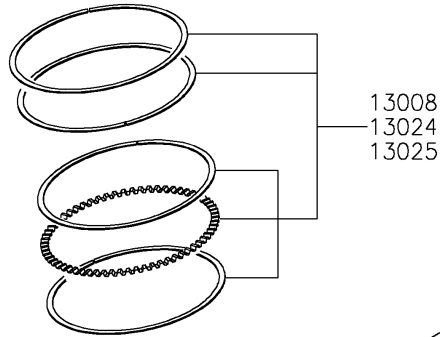

2018 KLX®140G PARTS DIAGRAM

Cylinder/Piston(s)

E1120

2018 KLX®140G PARTS LIST

Cylinder/Piston(s)

ITEM NAME	PART NUMBER	QUANTITY
GASKET,CYLINDER BASE (Ref # 11061)	11061-0319	1
PISTON-ENGINE (Ref # 13001)	13001-0093	1
PIN-PISTON (Ref # 13002)	13002-1126	1
RING-SET-PISTON (Ref # 13008)	13008-0038	1
RING-SET-PISTON LL,O/S 1.00 (Ref # 13024)	13024-0009	1
RING-SET-PISTON L,O/S 0.50 (Ref # 13025)	13025-0011	1
PISTON-ENGINE LL,O/S 1.00 (Ref # 13027)	13027-0013	1
PISTON-ENGINE L,O/S 0.50 (Ref # 13029)	13029-0018	1
RING-SNAP (Ref # 92033)	92033-1287	2
PIN,8.2X10X14 (Ref # 92043)	92043-1264	2
CYLINDER-COMP-ENGINE (Ref # 98111)	98111-0024	1