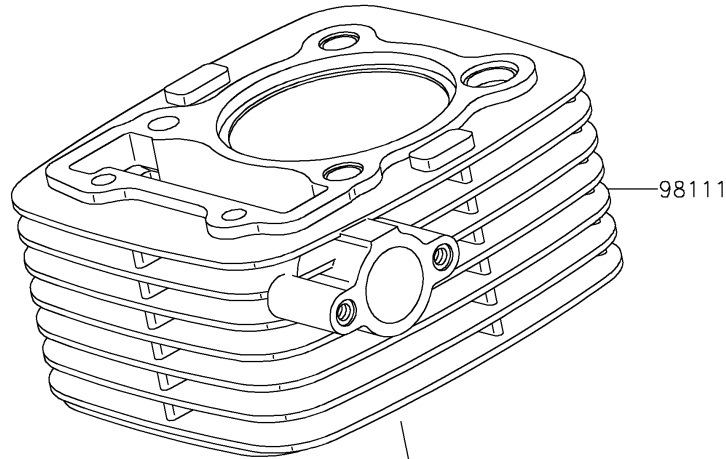

2018 KLX®140G PARTS DIAGRAM

Cylinder/Piston(s)

E1120

2018 KLX®140G PARTS LIST

Cylinder/Piston(s)

ITEM NAME	PART NUMBER	QUANTITY
GASKET,CYLINDER BASE (Ref # 11061)	11061-0319	1
PISTON-ENGINE (Ref # 13001)	13001-0093	1
PIN-PISTON (Ref # 13002)	13002-1126	1
RING-SET-PISTON (Ref # 13008)	13008-0038	1
RING-SET-PISTON LL,O/S 1.00 (Ref # 13024)	13024-0009	1
RING-SET-PISTON L,O/S 0.50 (Ref # 13025)	13025-0011	1
PISTON-ENGINE LL,O/S 1.00 (Ref # 13027)	13027-0013	1
PISTON-ENGINE L,O/S 0.50 (Ref # 13029)	13029-0018	1
RING-SNAP (Ref # 92033)	92033-1287	2
PIN,8.2X10X14 (Ref # 92043)	92043-1264	2
CYLINDER-COMP-ENGINE (Ref # 98111)	98111-0024	1