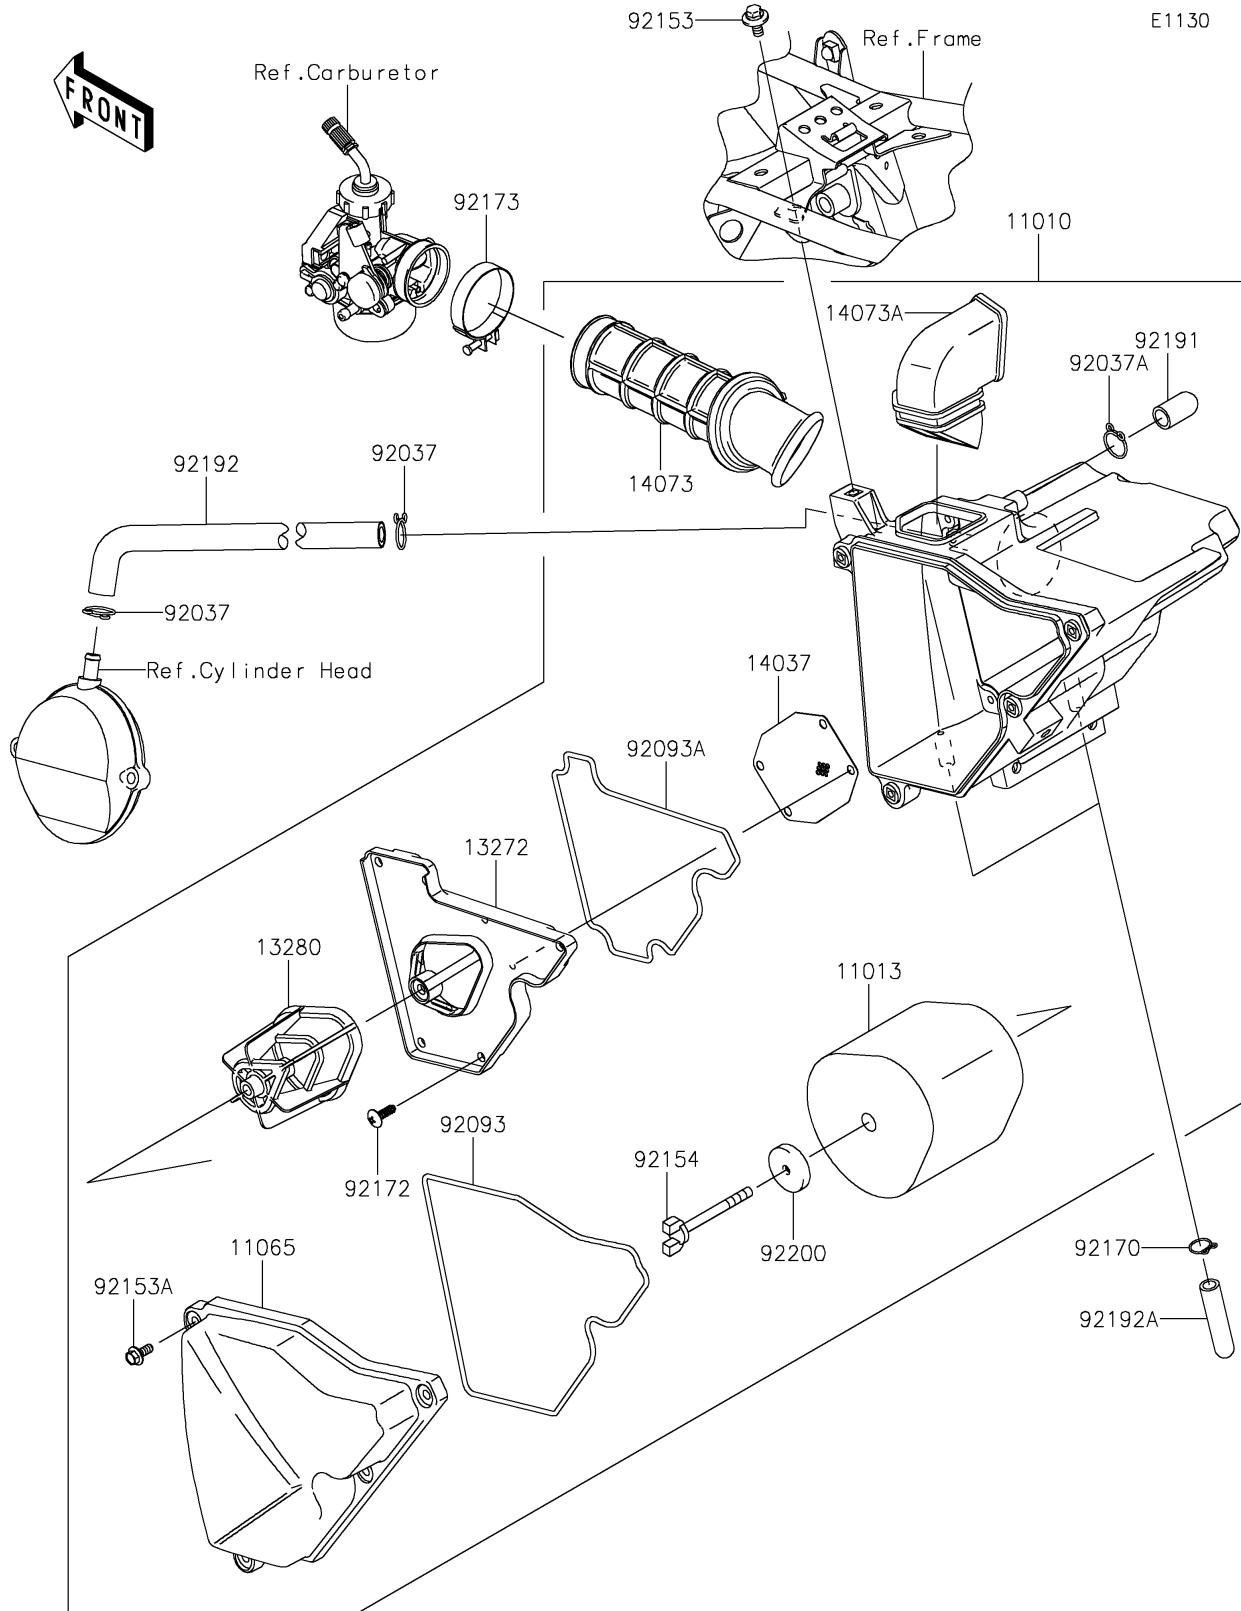

2020 KLX®140G PARTS DIAGRAM

Air Cleaner

2020 KLX®140G PARTS LIST

Air Cleaner

ITEM NAME	PART NUMBER	QUANTITY
FILTER-ASSY-AIR,F.BLACK (Ref # 11010)	11010-0849-6Z	1
ELEMENT-AIR FILTER (Ref # 11013)	11013-0025	1
CAP (Ref # 11065)	11065-0210	1
PLATE (Ref # 13272)	13272-1883	1
HOLDER (Ref # 13280)	13280-0831	1
SCREEN (Ref # 14037)	14037-0074	1
DUCT,CARB. (Ref # 14073)	14073-0171	1
DUCT,INTAKE (Ref # 14073A)	14073-0791	1
CLAMP,12.5MM (Ref # 92037)	92037-1271	2
CLAMP,14.5MM (Ref # 92037A)	92037-1900	1
SEAL,L=620 (Ref # 92093)	92093-0094	1
SEAL,L=520 (Ref # 92093A)	92093-0103	1
BOLT,FLANGED,6X14 (Ref # 92153)	92153-0936	1
BOLT,WP,5X14 (Ref # 92153A)	92153-1882	4
BOLT,6X60 (Ref # 92154)	92154-2790	1
CLAMP,11.6MM (Ref # 92170)	92170-1796	2
SCREW,5X16 (Ref # 92172)	92172-1211	5
CLAMP (Ref # 92173)	92173-0991	1
TUBE,DRAIN (Ref # 92191)	92191-1685	1
TUBE,BREATHER (Ref # 92192)	92192-0473	1
TUBE,A/C-DRAIN (Ref # 92192A)	92192-0921	2
WASHER,6.5X26X2 (Ref # 92200)	92200-0394	1