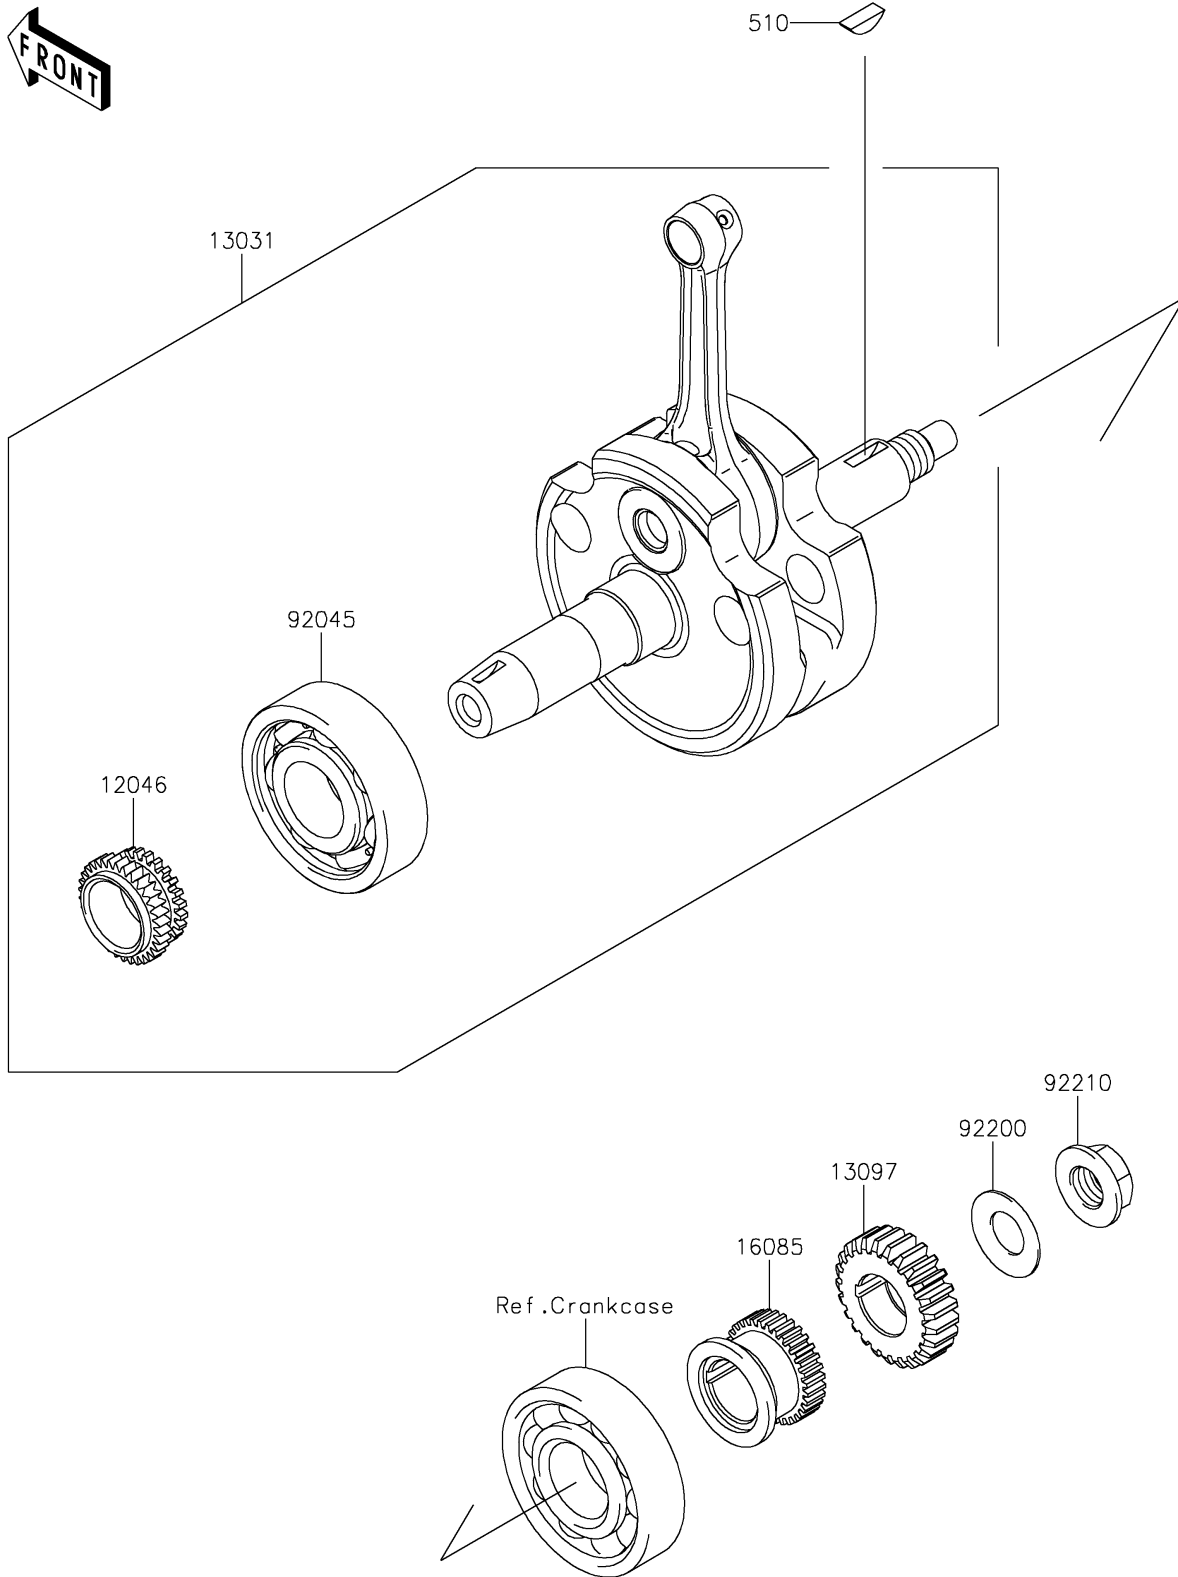

2019 KLX®140G PARTS DIAGRAM

Crankshaft

E1321

2019 KLX®140G PARTS LIST

Crankshaft

ITEM NAME	PART NUMBER	QUANTITY
SPROCKET,18T (Ref # 12046)	12046-0061	1
CRANKSHAFT-COMP (Ref # 13031)	13031-0140	1
GEAR-PRIMARY SPUR,25T (Ref # 13097)	13097-0559	1
GEAR,21T (Ref # 16085)	16085-0118	1
KEY-WOODRUFF (Ref # 510)	510A4200	1
BEARING-BALL,6305JR2C3 (Ref # 92045)	92045-1120	1
WASHER,14.2X28X1.5 (Ref # 92200)	92200-0217	1
NUT,14MM,LEFT HANDED (Ref # 92210)	92210-0600	1