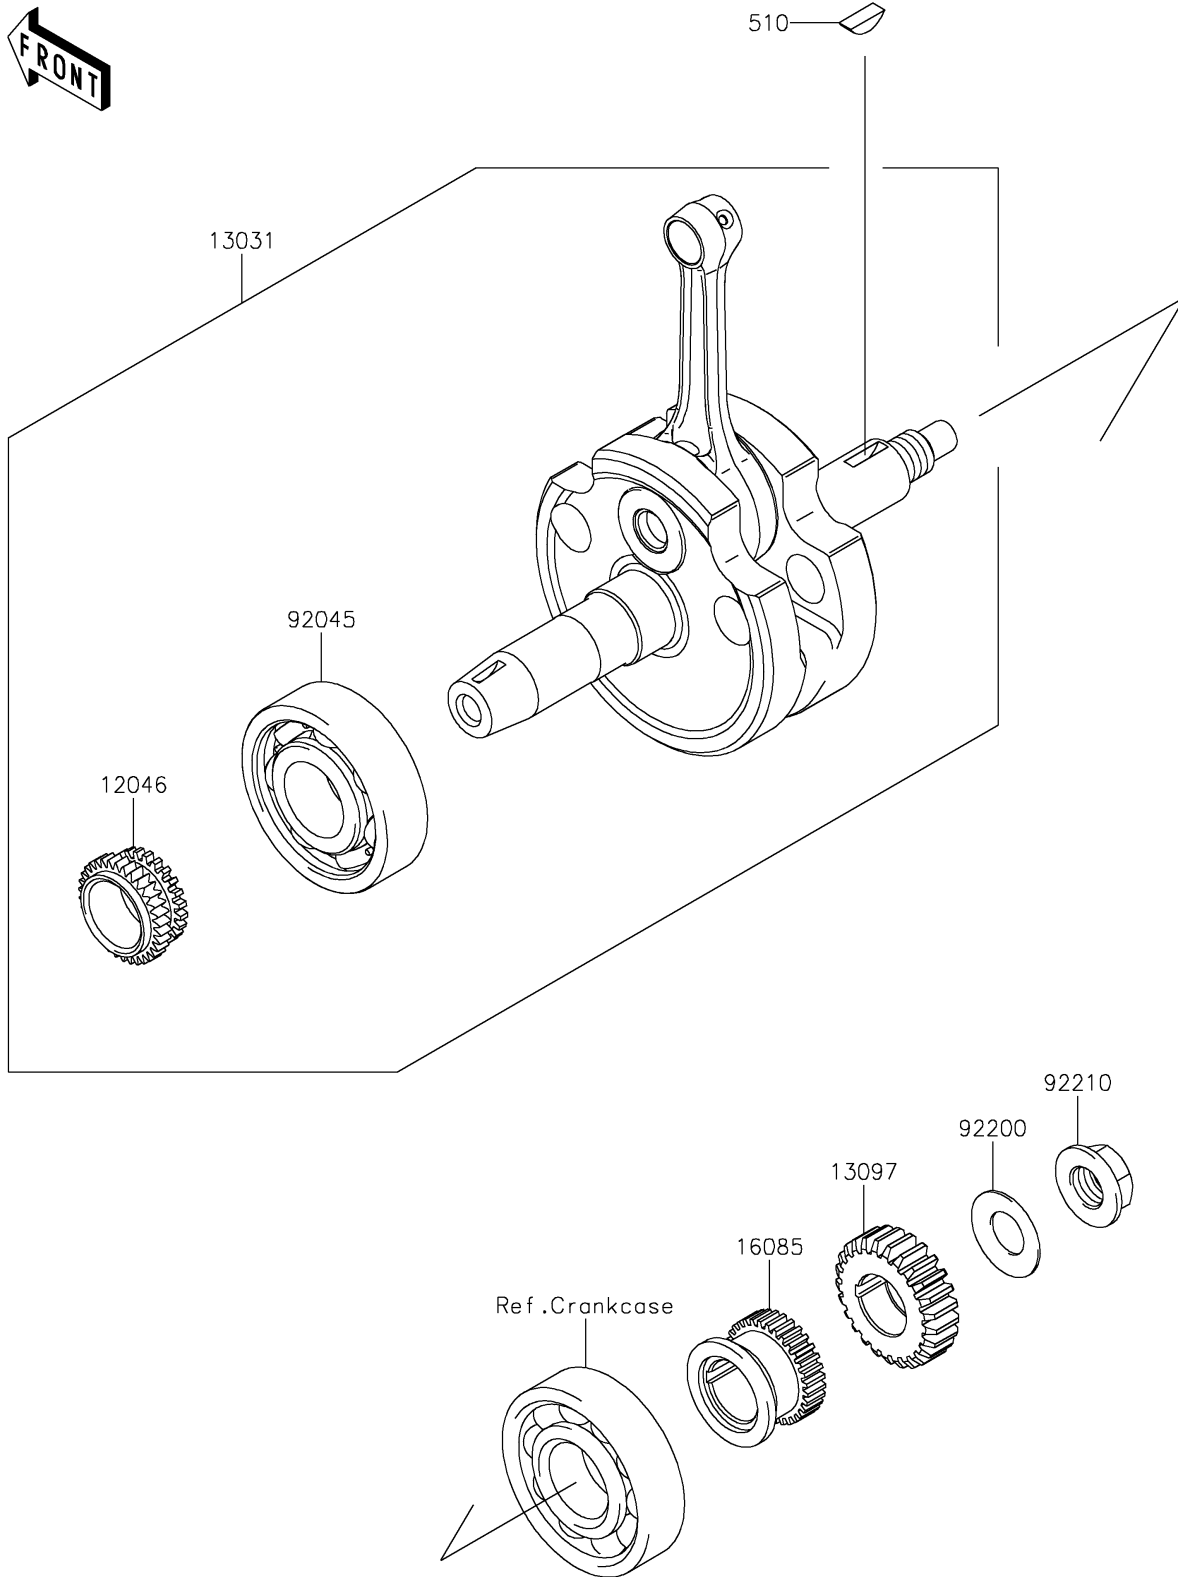

2020 KLX®140G PARTS DIAGRAM

Crankshaft

E1321

2020 KLX®140G PARTS LIST

Crankshaft

ITEM NAME	PART NUMBER	QUANTITY
SPROCKET,18T (Ref # 12046)	12046-0061	1
CRANKSHAFT-COMP (Ref # 13031)	13031-0140	1
GEAR-PRIMARY SPUR,25T (Ref # 13097)	13097-0559	1
GEAR,21T (Ref # 16085)	16085-0118	1
KEY-WOODRUFF (Ref # 510)	510A4200	1
BEARING-BALL,6305JR2C3 (Ref # 92045)	92045-1120	1
WASHER,14.2X28X1.5 (Ref # 92200)	92200-0217	1
NUT,14MM,LEFT HANDED (Ref # 92210)	92210-0600	1