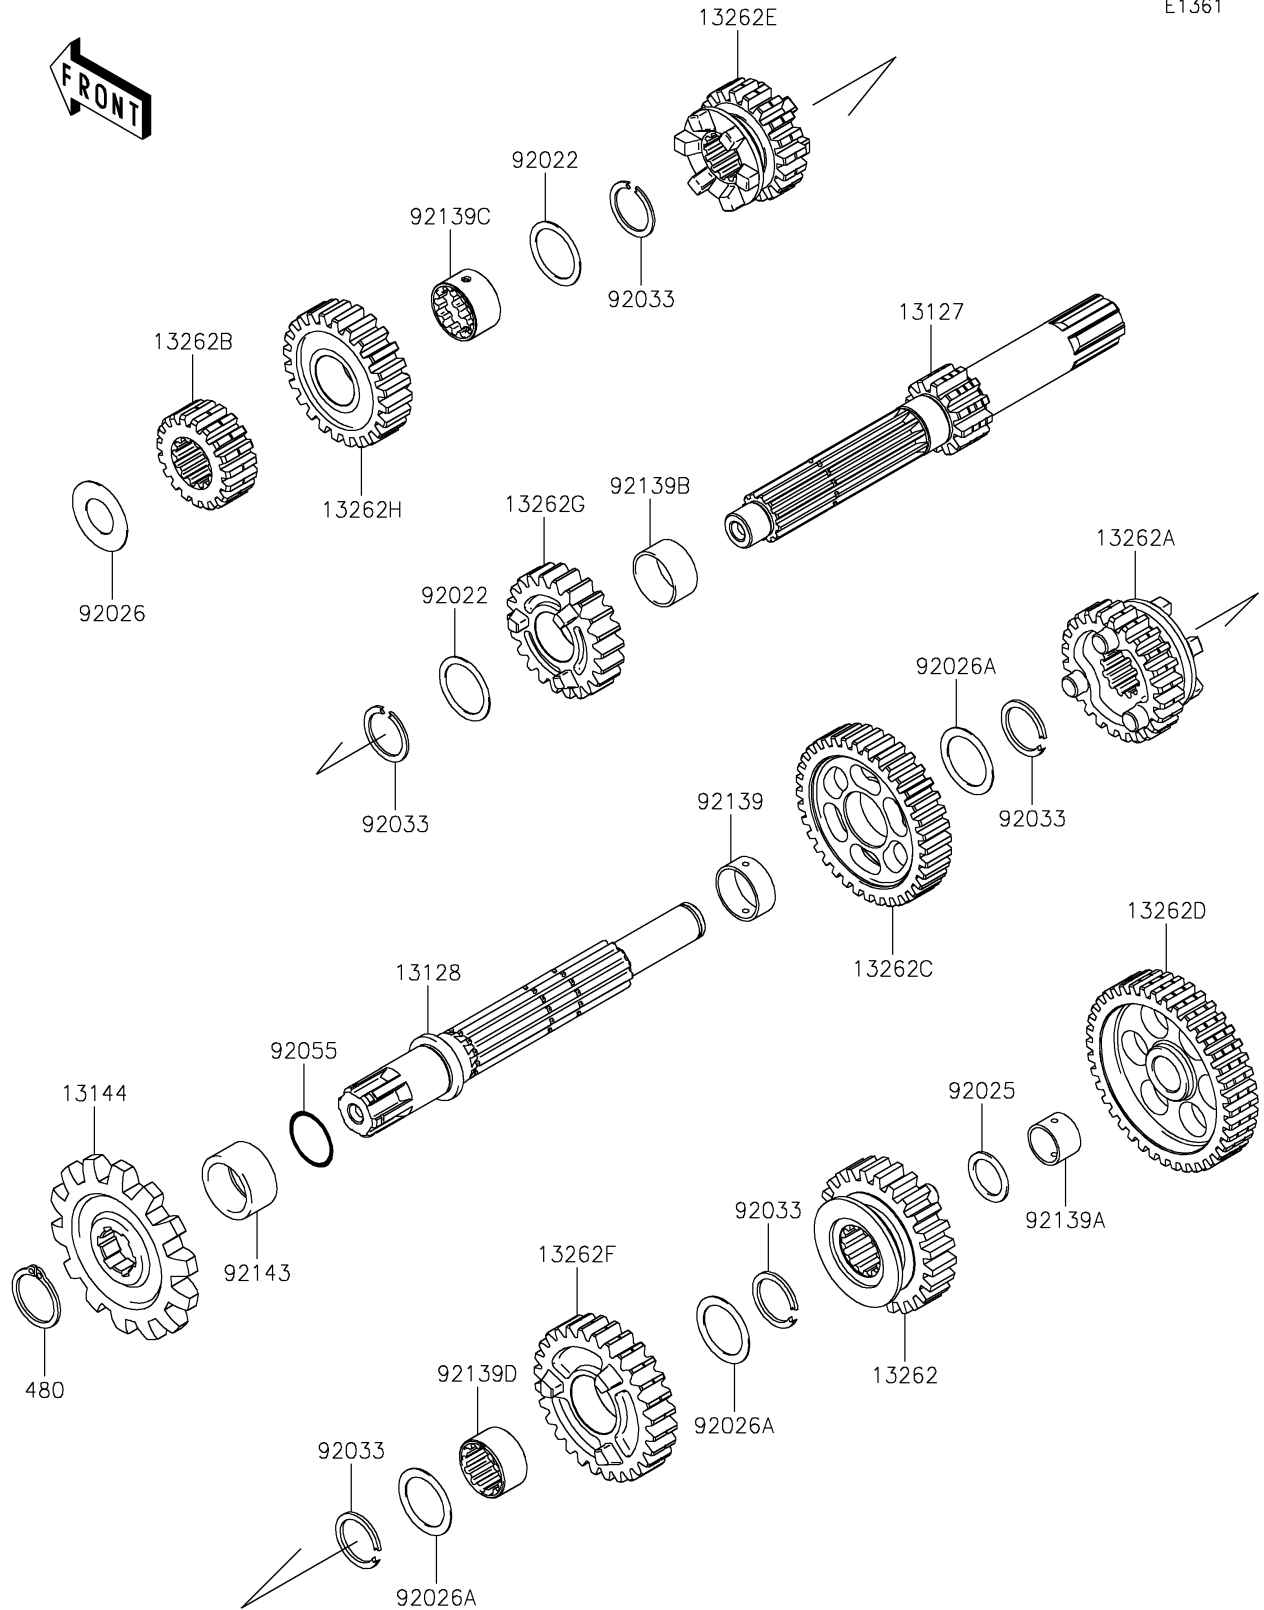

2020 KLX®140G PARTS DIAGRAM

Transmission

E1361

2020 KLX®140G PARTS LIST

Transmission

ITEM NAME	PART NUMBER	QUANTITY
SHAFT-TRANSMISSION INPUT,15T (Ref # 13127)	13127-0074	1
SHAFT-TRANSMISSION OUTPUT (Ref # 13128)	13128-0051	1
SPROCKET-OUTPUT,13T (Ref # 13144)	13144-0045	1
GEAR,OUTPUT 4TH,26T (Ref # 13262)	13262-0459	1
GEAR,OUTPUT 5TH,24T (Ref # 13262A)	13262-0502	1
GEAR,INPUT 2ND,19T (Ref # 13262B)	13262-0577	1
GEAR,OUTPUT 2ND,36T (Ref # 13262C)	13262-0578	1
GEAR,OUTPUT LOW,40T (Ref # 13262D)	13262-0579	1
GEAR,INPUT 3RD,19T (Ref # 13262E)	13262-0662	1
GEAR,OUTPUT 3RD,28T (Ref # 13262F)	13262-0738	1
GEAR,INPUT 4TH,22T (Ref # 13262G)	13262-0769	1
GEAR,INPUT 5TH,24T (Ref # 13262H)	13262-0770	1
CIRCLIP-TYPE-C,17MM (Ref # 480)	480J1700	1
WASHER,17.3X22X0.5 (Ref # 92022)	92022-1799	2
SHIM (Ref # 92025)	92025-1280	1
SPACER (Ref # 92026)	92026-0727	1
SPACER,17.2X23X0.5 (Ref # 92026A)	92026-1037	3
RING-SNAP,17MM (Ref # 92033)	92033-1060	5
RING-O,16.8X1.9 (Ref # 92055)	92055-0151	1
BUSHING (Ref # 92139)	92139-0001	1
BUSHING,12X14X9.4 (Ref # 92139A)	92139-0002	1
BUSHING,17X19X9.5 (Ref # 92139B)	92139-0282	1
BUSHING,14.5X17.25X11.0 (Ref # 92139C)	92139-0283	1
BUSHING (Ref # 92139D)	92139-0286	1
COLLAR,SPROCKET (Ref # 92143)	92143-1680	1