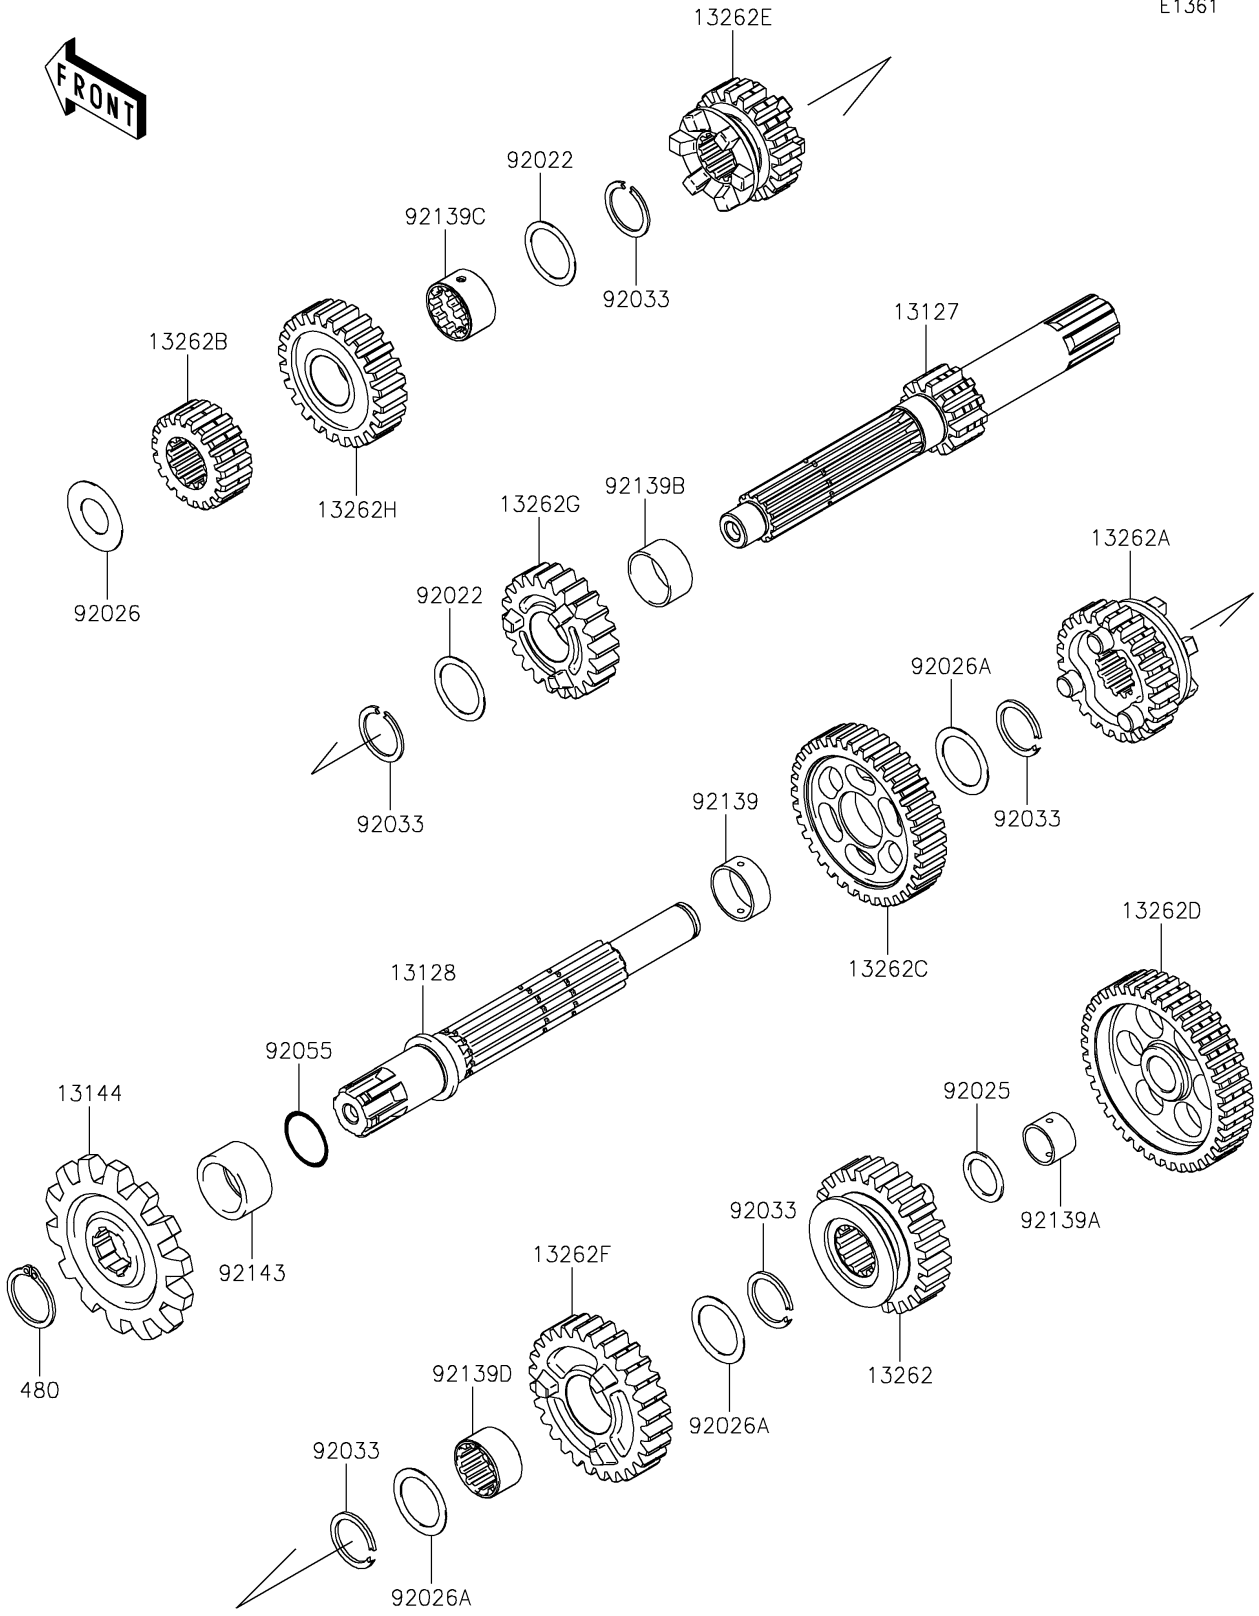

2020 KLX®140G PARTS DIAGRAM

Transmission

E1361

2020 KLX®140G PARTS LIST

Transmission

ITEM NAME	PART NUMBER	QUANTITY
SHAFT-TRANSMISSION INPUT,15T (Ref # 13127)	13127-0074	1
SHAFT-TRANSMISSION OUTPUT (Ref # 13128)	13128-0051	1
SPROCKET-OUTPUT,13T (Ref # 13144)	13144-0045	1
GEAR,OUTPUT 4TH,26T (Ref # 13262)	13262-0459	1
GEAR,OUTPUT 5TH,24T (Ref # 13262A)	13262-0502	1
GEAR,INPUT 2ND,19T (Ref # 13262B)	13262-0577	1
GEAR,OUTPUT 2ND,36T (Ref # 13262C)	13262-0578	1
GEAR,OUTPUT LOW,40T (Ref # 13262D)	13262-0579	1
GEAR,INPUT 3RD,19T (Ref # 13262E)	13262-0662	1
GEAR,OUTPUT 3RD,28T (Ref # 13262F)	13262-0738	1
GEAR,INPUT 4TH,22T (Ref # 13262G)	13262-0769	1
GEAR,INPUT 5TH,24T (Ref # 13262H)	13262-0770	1
CIRCLIP-TYPE-C,17MM (Ref # 480)	480J1700	1
WASHER,17.3X22X0.5 (Ref # 92022)	92022-1799	2
SHIM (Ref # 92025)	92025-1280	1
SPACER (Ref # 92026)	92026-0727	1
SPACER,17.2X23X0.5 (Ref # 92026A)	92026-1037	3
RING-SNAP,17MM (Ref # 92033)	92033-1060	5
RING-O,16.8X1.9 (Ref # 92055)	92055-0151	1
BUSHING (Ref # 92139)	92139-0001	1
BUSHING,12X14X9.4 (Ref # 92139A)	92139-0002	1
BUSHING,17X19X9.5 (Ref # 92139B)	92139-0282	1
BUSHING,14.5X17.25X11.0 (Ref # 92139C)	92139-0283	1
BUSHING (Ref # 92139D)	92139-0286	1
COLLAR,SPROCKET (Ref # 92143)	92143-1680	1