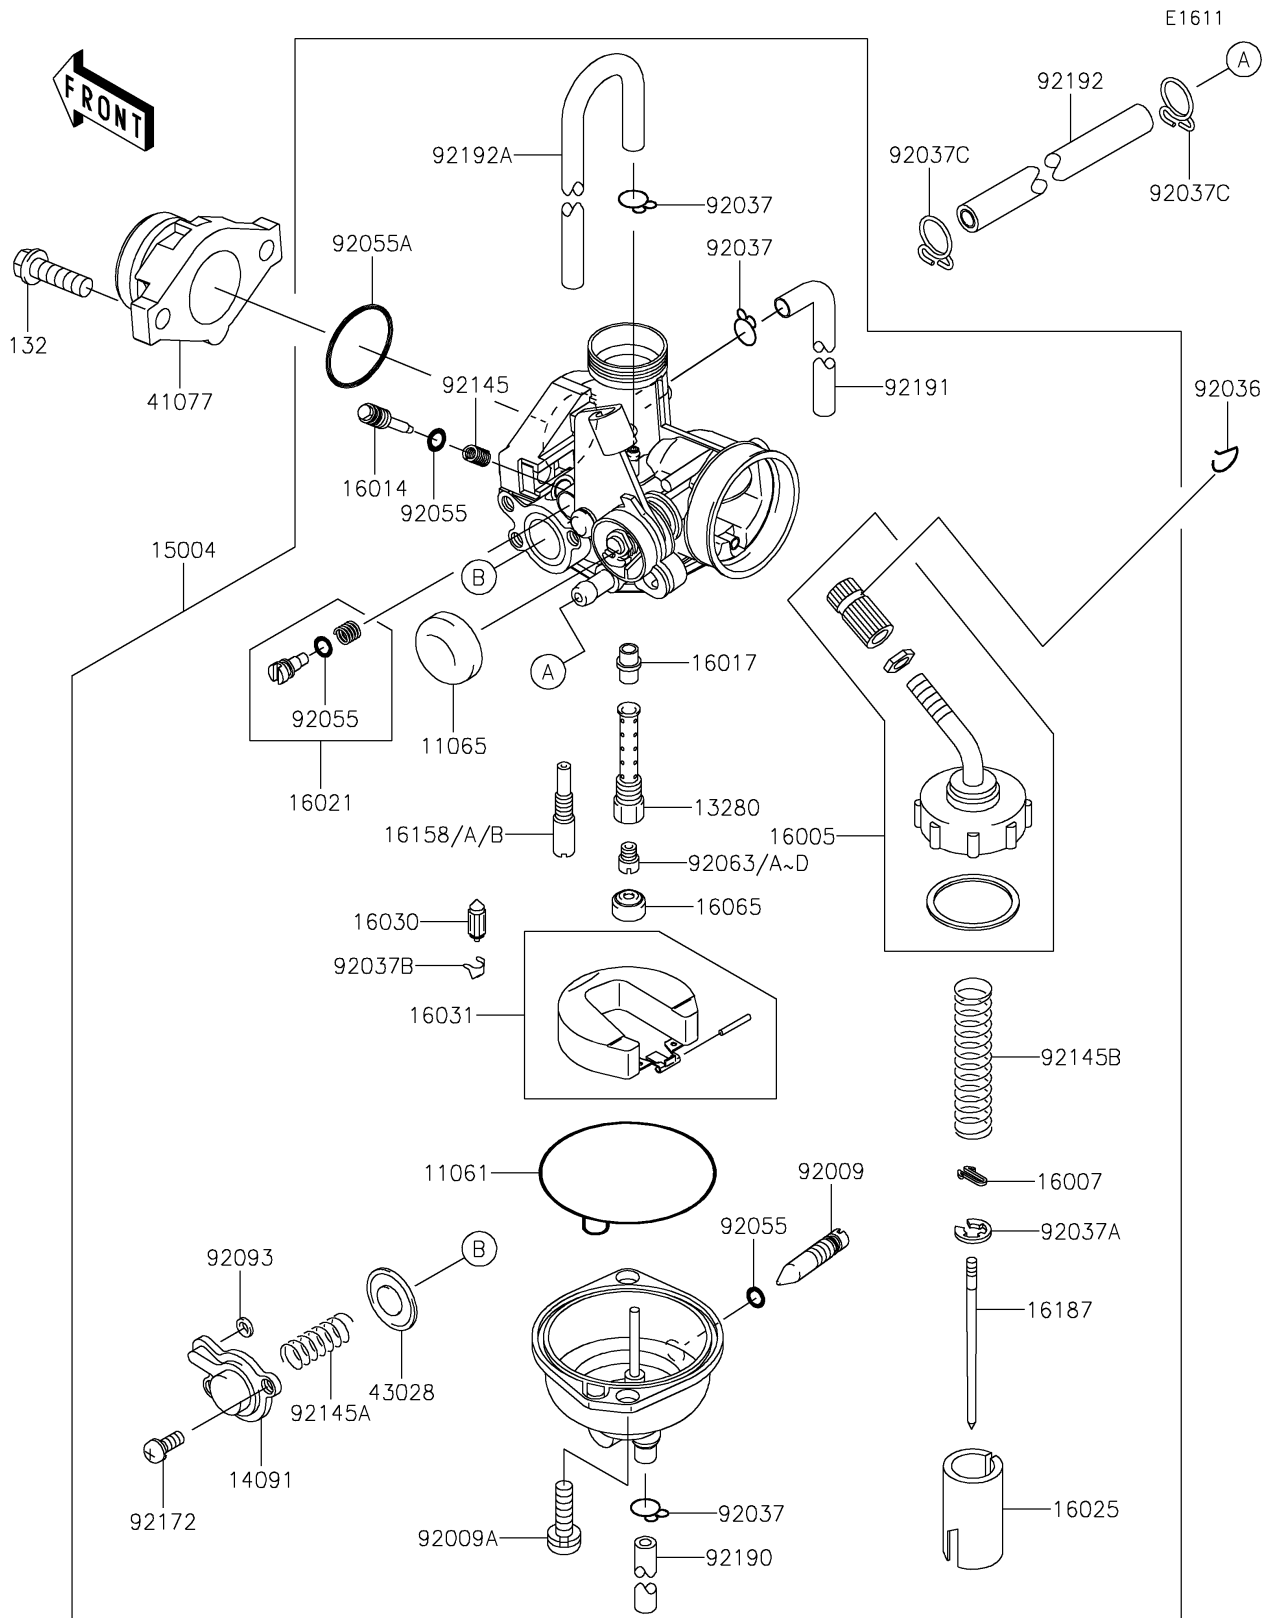

2020 KLX®140G PARTS DIAGRAM

Carburetor

2020 KLX®140G PARTS LIST

Carburetor

ITEM NAME	PART NUMBER	QUANTITY
GASKET,FLOAT CHAMBER (Ref # 11061)	11061-0454	1
CAP,CHOKE (Ref # 11065)	11065-0811	1
HOLDER,NEEDLE JET (Ref # 13280)	13280-0286	1
COVER (Ref # 14091)	14091-0285	1
CARBURETOR-ASSY (Ref # 15004)	15004-0936	1
TOP-CHAMBER (Ref # 16005)	16005-1091	1
SEAT-SPRING (Ref # 16007)	16007-1103	1
SCREW-PILOT AIR (Ref # 16014)	16014-0021	1
JET-NEEDLE (Ref # 16017)	16017-0014	1
SCREW-THROTTLE STOP (Ref # 16021)	16021-1203	1
VALVE-THROTTLE (Ref # 16025)	16025-0028	1
VALVE-FLOAT (Ref # 16030)	16030-1052	1
FLOAT (Ref # 16031)	16031-0004	1
HOLDER-CARBURETOR,JET (Ref # 16065)	16065-1106	1
JET-SLOW,#35 (Ref # 16158)	16158-0004	AR
JET-SLOW,#40 (Ref # 16158A)	16158-0005	AR
JET-SLOW,#38 (Ref # 16158B)	16158-1063	1
NEEDLE-JET,NNA (Ref # 16187)	16187-0283	1
ADAPTER (Ref # 41077)	41077-0038	1
DIAPHRAGM (Ref # 43028)	43028-0003	1
SCREW,DRAIN (Ref # 92009)	92009-1057	1
SCREW (Ref # 92009A)	92009-1750	2
RING-SNAP (Ref # 92036)	92036-018	1
CLAMP,TUBE (Ref # 92037)	92037-1142	3
CLAMP,JET NEEDLE (Ref # 92037A)	92037-1401	1
CLAMP,FLOAT VALVE (Ref # 92037B)	92037-1476	1
CLAMP (Ref # 92037C)	92037-1712	2
RING-O (Ref # 92055)	92055-1053	3
RING-O (Ref # 92055A)	92055-1541	1

2020 KLX®140G PARTS LIST

Carburetor

ITEM NAME	PART NUMBER	QUANTITY
JET-MAIN,#90 (Ref # 92063)	92063-0013	AR
JET-MAIN,#92 (Ref # 92063A)	92063-0014	AR
JET-MAIN,#95 (Ref # 92063B)	92063-0015	1
JET-MAIN,#98 (Ref # 92063C)	92063-0016	AR
JET-MAIN,#100 (Ref # 92063D)	92063-0017	AR
BOLT-FLANGED-SMALL,6X20 (Ref # 132)	132BC0620	2
SEAL,U-RING (Ref # 92093)	92093-1046	1
SPRING (Ref # 92145)	92145-0004	1
SPRING (Ref # 92145A)	92145-0217	1
SPRING (Ref # 92145B)	92145-0610	1
SCREW (Ref # 92172)	92172-0165	2
TUBE,3.5X6.5X240 (Ref # 92190)	92190-1218	1
TUBE,3.5X6.5X298 (Ref # 92191)	92191-1142	1
TUBE,5X10X150 (Ref # 92192)	92192-0477	1
TUBE,3.5X6.5X18/320 (Ref # 92192A)	92192-0690	1