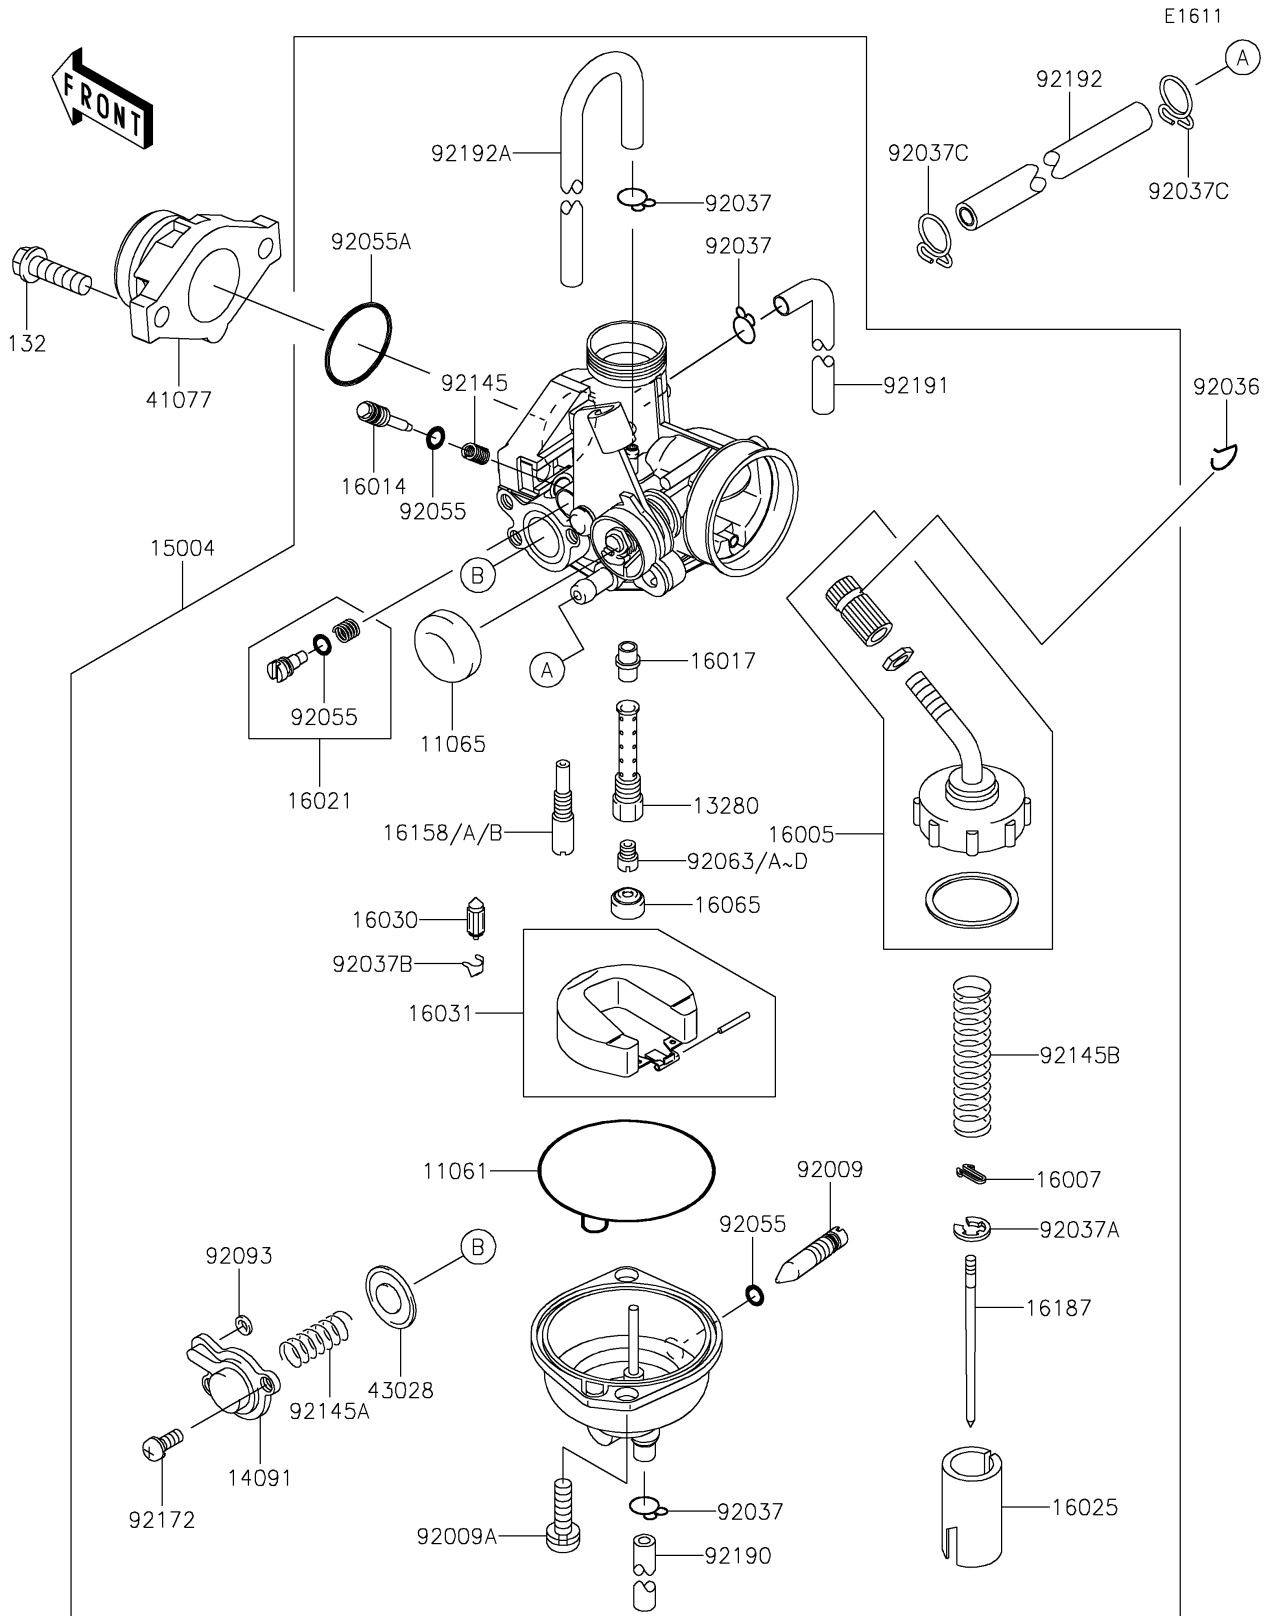

2020 KLX®140G PARTS DIAGRAM

Carburetor

2020 KLX®140G PARTS LIST

Carburetor

ITEM NAME	PART NUMBER	QUANTITY
GASKET,FLOAT CHAMBER (Ref # 11061)	11061-0454	1
CAP,CHOKE (Ref # 11065)	11065-0811	1
HOLDER,NEEDLE JET (Ref # 13280)	13280-0286	1
COVER (Ref # 14091)	14091-0285	1
CARBURETOR-ASSY (Ref # 15004)	15004-0936	1
TOP-CHAMBER (Ref # 16005)	16005-1091	1
SEAT-SPRING (Ref # 16007)	16007-1103	1
SCREW-PILOT AIR (Ref # 16014)	16014-0021	1
JET-NEEDLE (Ref # 16017)	16017-0014	1
SCREW-THROTTLE STOP (Ref # 16021)	16021-1203	1
VALVE-THROTTLE (Ref # 16025)	16025-0028	1
VALVE-FLOAT (Ref # 16030)	16030-1052	1
FLOAT (Ref # 16031)	16031-0004	1
HOLDER-CARBURETOR,JET (Ref # 16065)	16065-1106	1
JET-SLOW,#35 (Ref # 16158)	16158-0004	AR
JET-SLOW,#40 (Ref # 16158A)	16158-0005	AR
JET-SLOW,#38 (Ref # 16158B)	16158-1063	1
NEEDLE-JET,NNAA (Ref # 16187)	16187-0283	1
ADAPTER (Ref # 41077)	41077-0038	1
DIAPHRAGM (Ref # 43028)	43028-0003	1
SCREW,DRAIN (Ref # 92009)	92009-1057	1
SCREW (Ref # 92009A)	92009-1750	2
RING-SNAP (Ref # 92036)	92036-018	1
CLAMP,TUBE (Ref # 92037)	92037-1142	3
CLAMP,JET NEEDLE (Ref # 92037A)	92037-1401	1
CLAMP,FLOAT VALVE (Ref # 92037B)	92037-1476	1
CLAMP (Ref # 92037C)	92037-1712	2
RING-O (Ref # 92055)	92055-1053	3
RING-O (Ref # 92055A)	92055-1541	1

2020 KLX®140G PARTS LIST

Carburetor

ITEM NAME	PART NUMBER	QUANTITY
JET-MAIN,#90 (Ref # 92063)	92063-0013	AR
JET-MAIN,#92 (Ref # 92063A)	92063-0014	AR
JET-MAIN,#95 (Ref # 92063B)	92063-0015	1
JET-MAIN,#98 (Ref # 92063C)	92063-0016	AR
JET-MAIN,#100 (Ref # 92063D)	92063-0017	AR
BOLT-FLANGED-SMALL,6X20 (Ref # 132)	132BC0620	2
SEAL,U-RING (Ref # 92093)	92093-1046	1
SPRING (Ref # 92145)	92145-0004	1
SPRING (Ref # 92145A)	92145-0217	1
SPRING (Ref # 92145B)	92145-0610	1
SCREW (Ref # 92172)	92172-0165	2
TUBE,3.5X6.5X240 (Ref # 92190)	92190-1218	1
TUBE,3.5X6.5X298 (Ref # 92191)	92191-1142	1
TUBE,5X10X150 (Ref # 92192)	92192-0477	1
TUBE,3.5X6.5X18/320 (Ref # 92192A)	92192-0690	1