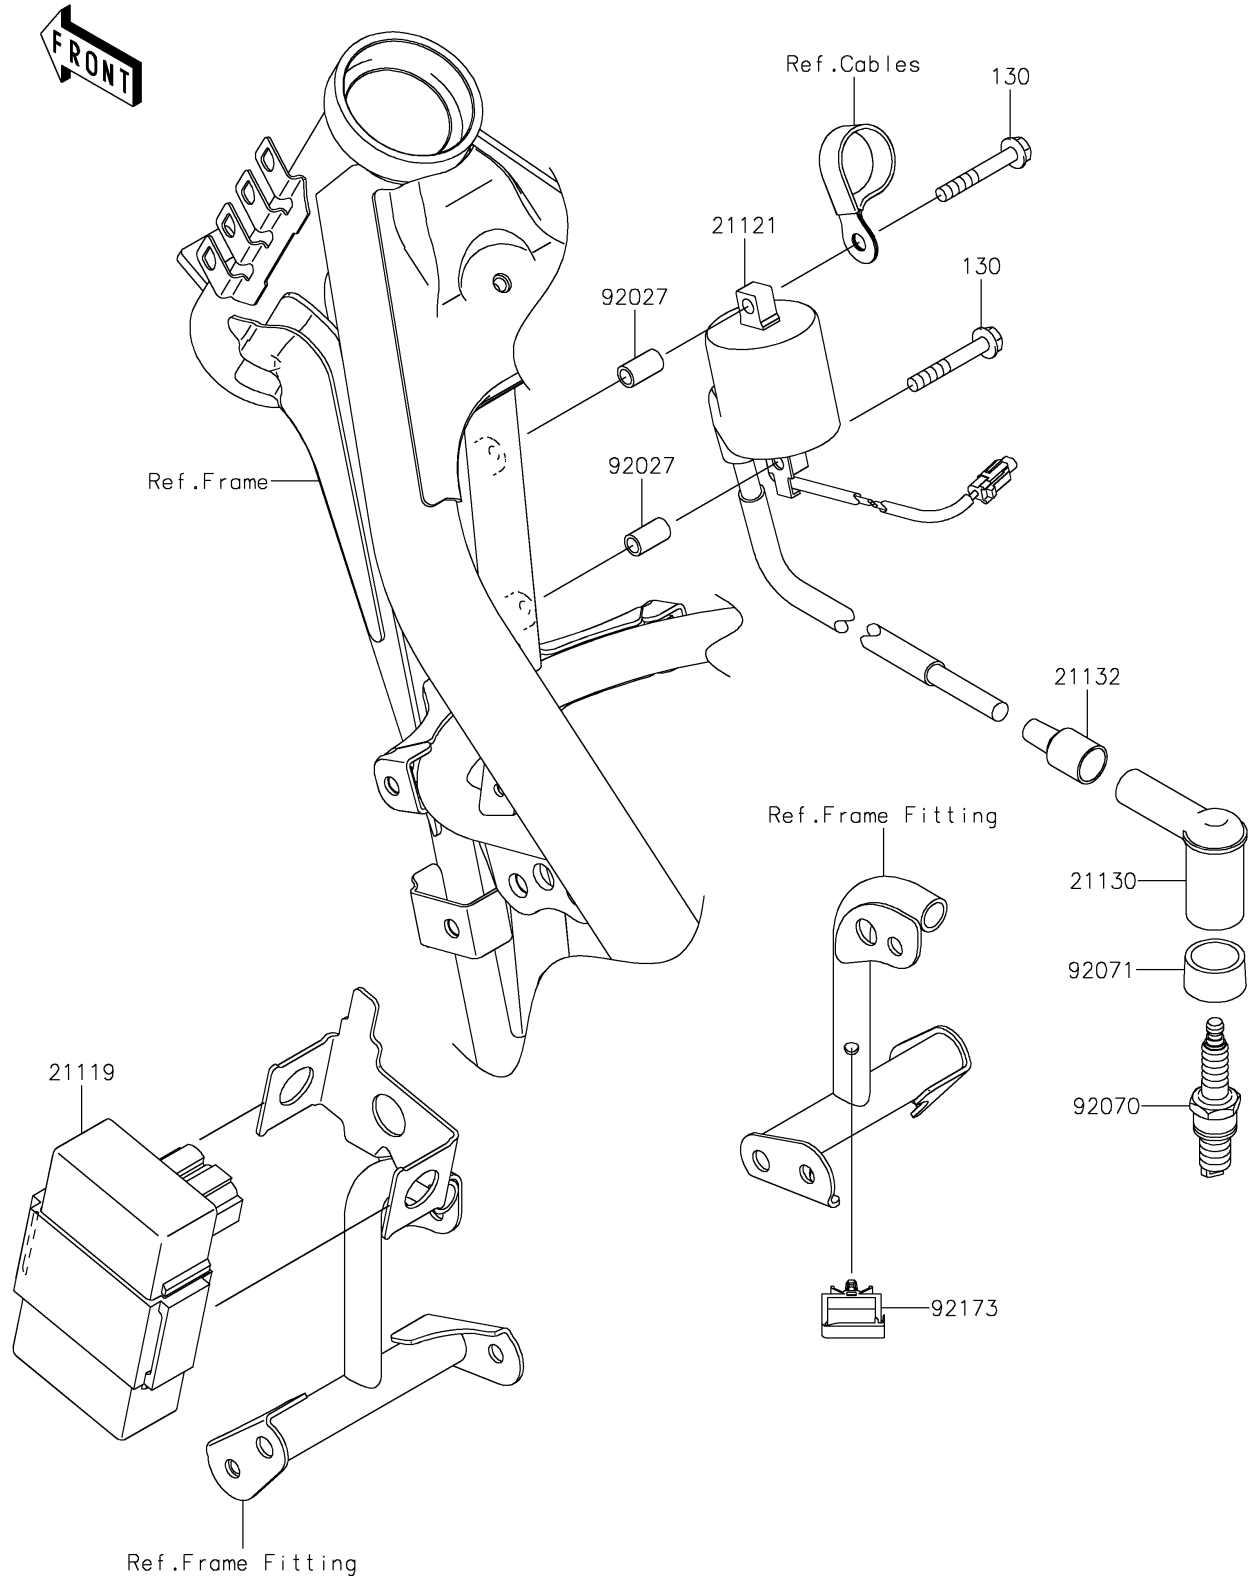

2020 KLX[®]140G PARTS DIAGRAM

Ignition System

E1830

2020 KLX®140G PARTS LIST

Ignition System

ITEM NAME	PART NUMBER	QUANTITY
BOLT-FLANGED,5X35 (Ref # 130)	130BA0535	2
IGNITER (Ref # 21119)	21119-0594	1
COIL-IGNITION (Ref # 21121)	21121-0728	1
CAP-SPARK PLUG (Ref # 21130)	21130-1003	1
GROMMET,HIGH TENSION (Ref # 21132)	21132-005	1
COLLAR,5.6X8X14.5 (Ref # 92027)	92027-1789	2
PLUG-SPARK,CR7HSA (Ref # 92070)	92070-0037	1
GROMMET,SPARK PLUG CAP (Ref # 92071)	92071-1015	1
CLAMP (Ref # 92173)	92173-1513	1