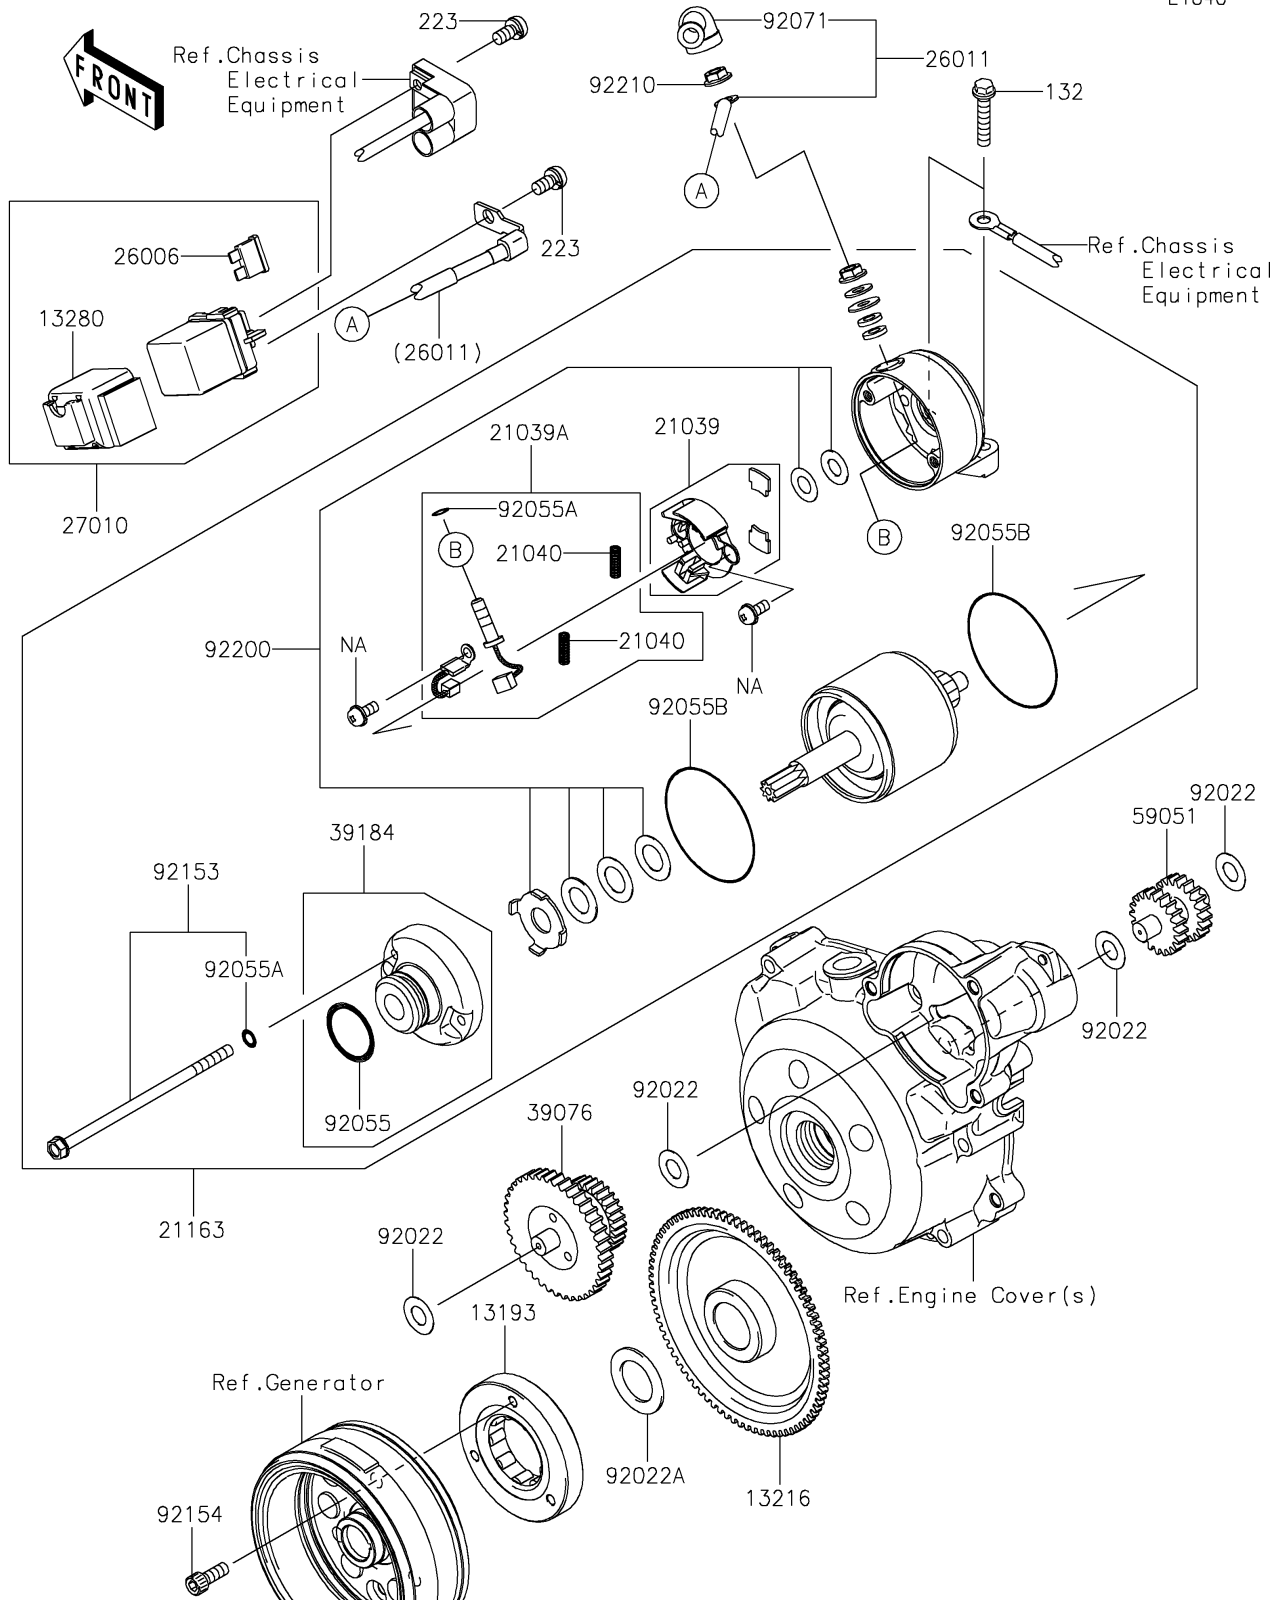

2018 KLX®140G PARTS DIAGRAM

Starter Motor

E1840

2018 KLX®140G PARTS LIST

Starter Motor

ITEM NAME	PART NUMBER	QUANTITY
CLUTCH-ASSY-ONEWAY (Ref # 13193)	13193-0005	1
BOLT-FLANGED-SMALL,6X30 (Ref # 132)	132BD0630	2
GEAR-COMP,FREE WHEEL (Ref # 13216)	13216-0040	1
HOLDER (Ref # 13280)	13280-0818	1
BRUSH (Ref # 21039)	21039-0007	1
BRUSH (Ref # 21039A)	21039-0008	1
SPRING-BRUSH (Ref # 21040)	21040-0004	2
STARTER-ELECTRIC (Ref # 21163)	21163-0762	1
SCREW-PAN-WS-CROS,5X10 (Ref # 223)	223AA0510	2
FUSE,BLADE,10A,RED (Ref # 26006)	26006-1007	1
WIRE-LEAD,STARTER (Ref # 26011)	26011-0782	1
SWITCH,MAGNETIC (Ref # 27010)	27010-0798	1
LIMITER,STARTER IDLE GEAR (Ref # 39076)	39076-0020	1
BRACKET-ASSY (Ref # 39184)	39184-0015	1
GEAR-SPUR,IDLE (Ref # 59051)	59051-0785	1
WASHER,10.2X20X0.5 (Ref # 92022)	92022-1649	4
WASHER,22.3X35X1.6 (Ref # 92022A)	92022-212	1
RING-O (Ref # 92055)	92055-1276	1
RING-O,4.5X2.0 (Ref # 92055A)	92055-1370	3
RING-O (Ref # 92055B)	92055-1550	2
GROMMET (Ref # 92071)	92071-0705	1
BOLT (Ref # 92153)	92153-1914	2
BOLT,SOCKET,6X16 (Ref # 92154)	92154-0235	3
WASHER,SET (Ref # 92200)	92200-0407	1
NUT,FLANGED,6MM (Ref # 92210)	92210-1514	1