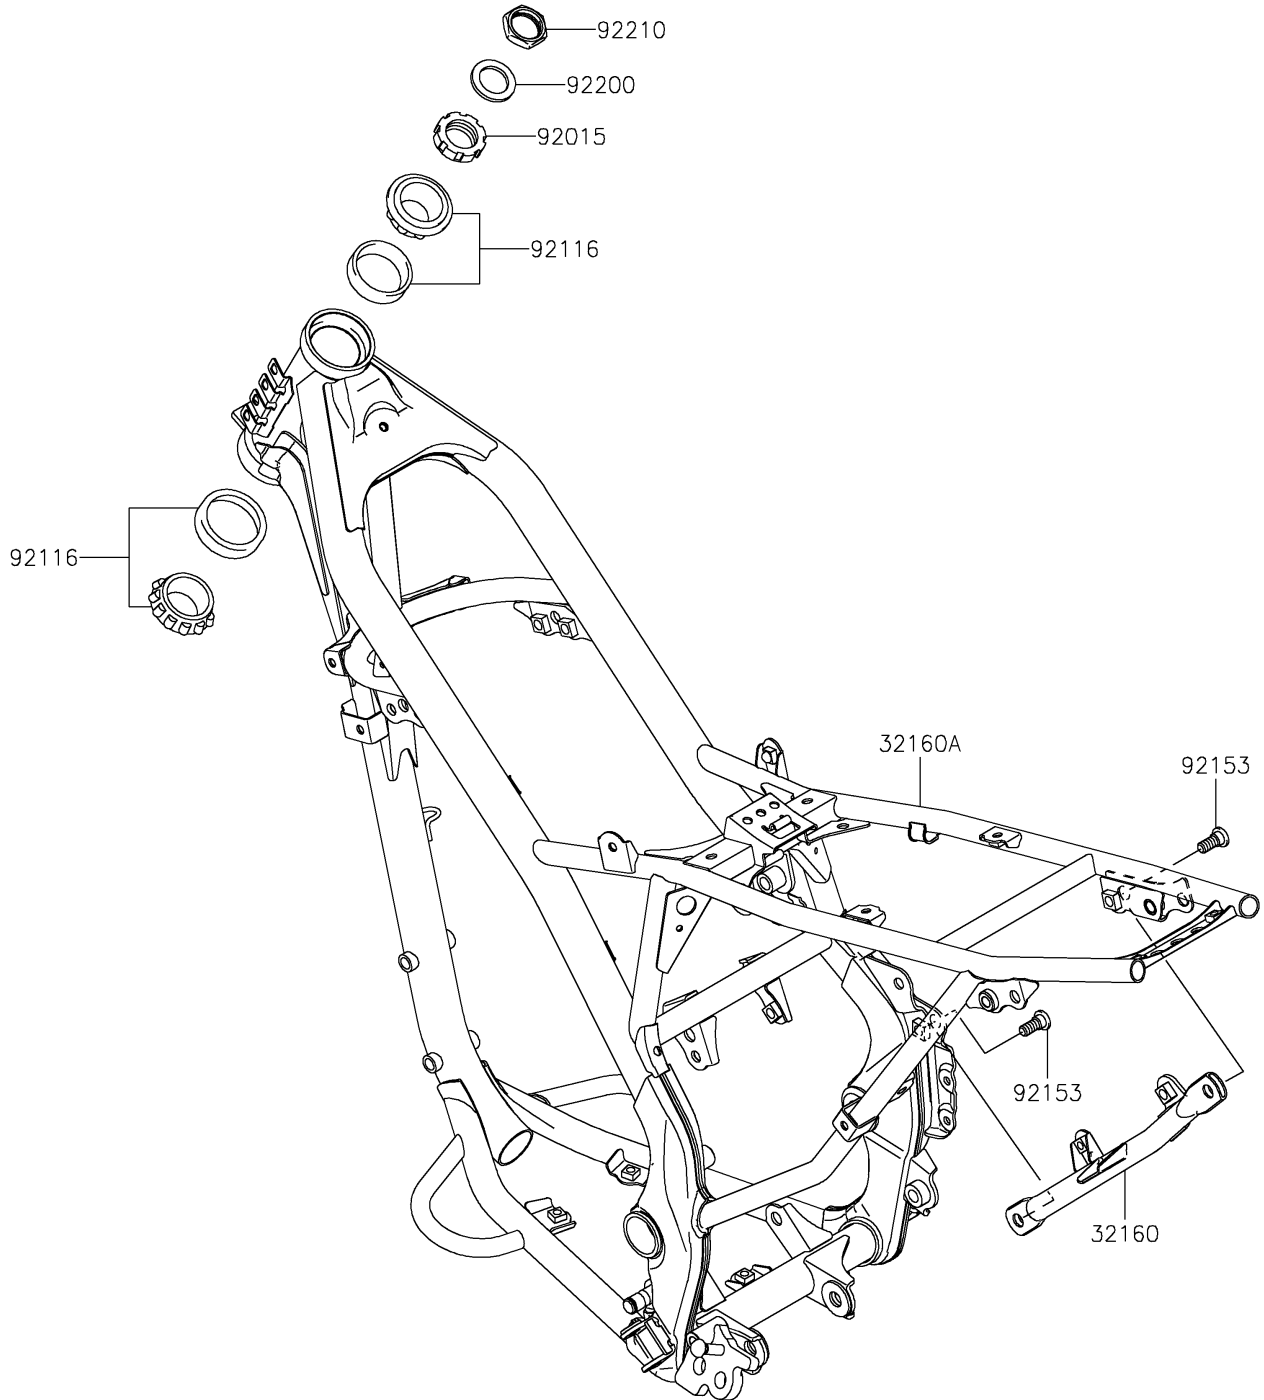

2020 KLX®140G PARTS DIAGRAM

Frame

F2120

2020 KLX®140G PARTS LIST

Frame

ITEM NAME	PART NUMBER	QUANTITY
FRAME-COMP,RR,P.SILVER (Ref # 32160)	32160-0239-458	1
FRAME-COMP,P.SILVER (Ref # 32160A)	32160-0816-458	1
NUT,STEERING STEM,25MM (Ref # 92015)	92015-1684	1
BEARING-ROLLER,H1-CAP32005JRRS (Ref # 92116)	92116-1065	2
BOLT,SOCKET,8X20 (Ref # 92153)	92153-1621	2
WASHER,STEERING STEM (Ref # 92200)	92200-0517	1
NUT,STEERING STEM,22MM (Ref # 92210)	92210-1521	1