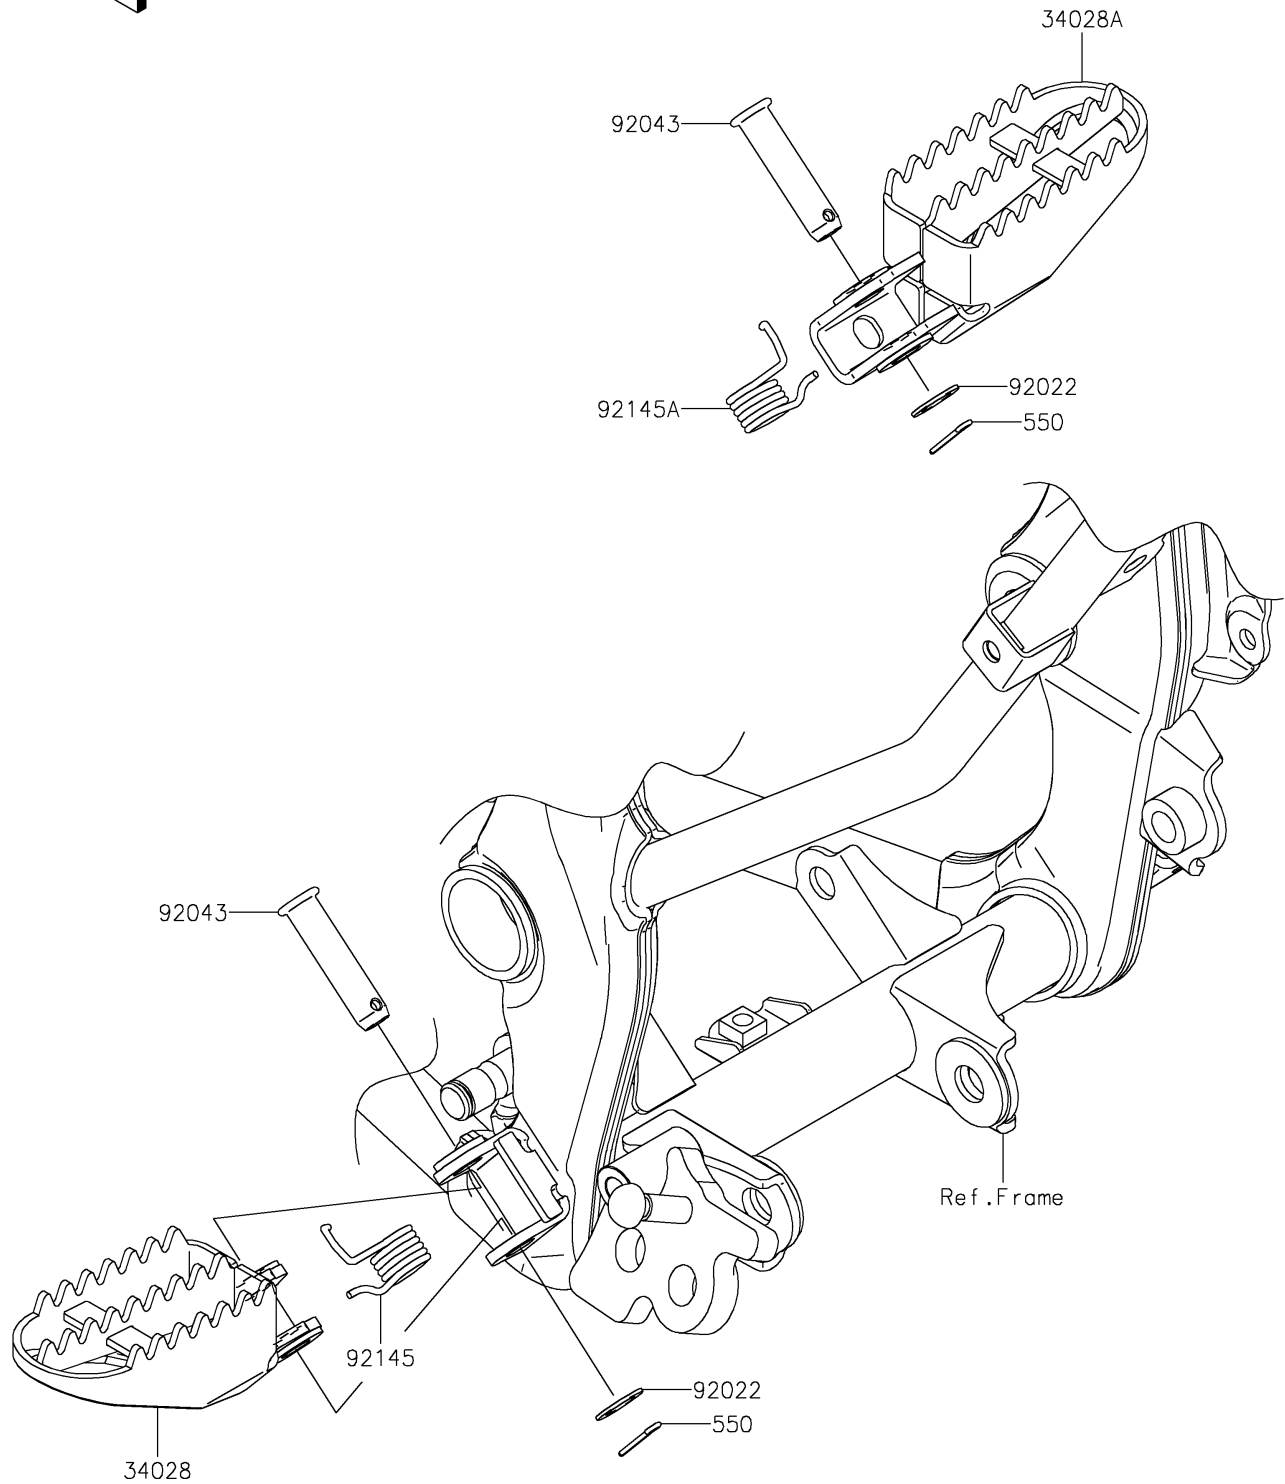

2017 KLX®140G PARTS DIAGRAM

Footrests

F2160

2017 KLX®140G PARTS LIST

Footrests

ITEM NAME	PART NUMBER	QUANTITY
STEP,LH,P.SILVER (Ref # 34028)	34028-0077-458	1
STEP,RH,P.SILVER (Ref # 34028A)	34028-0078-458	1
PIN-COTTER,3.0X20 (Ref # 550)	550S3020	2
WASHER,10.2X16X1 (Ref # 92022)	92022-1829	2
PIN,10X37.5 (Ref # 92043)	92043-1643	2
SPRING,STEP,LH (Ref # 92145)	92145-0601	1
SPRING,STEP,RH (Ref # 92145A)	92145-0602	1