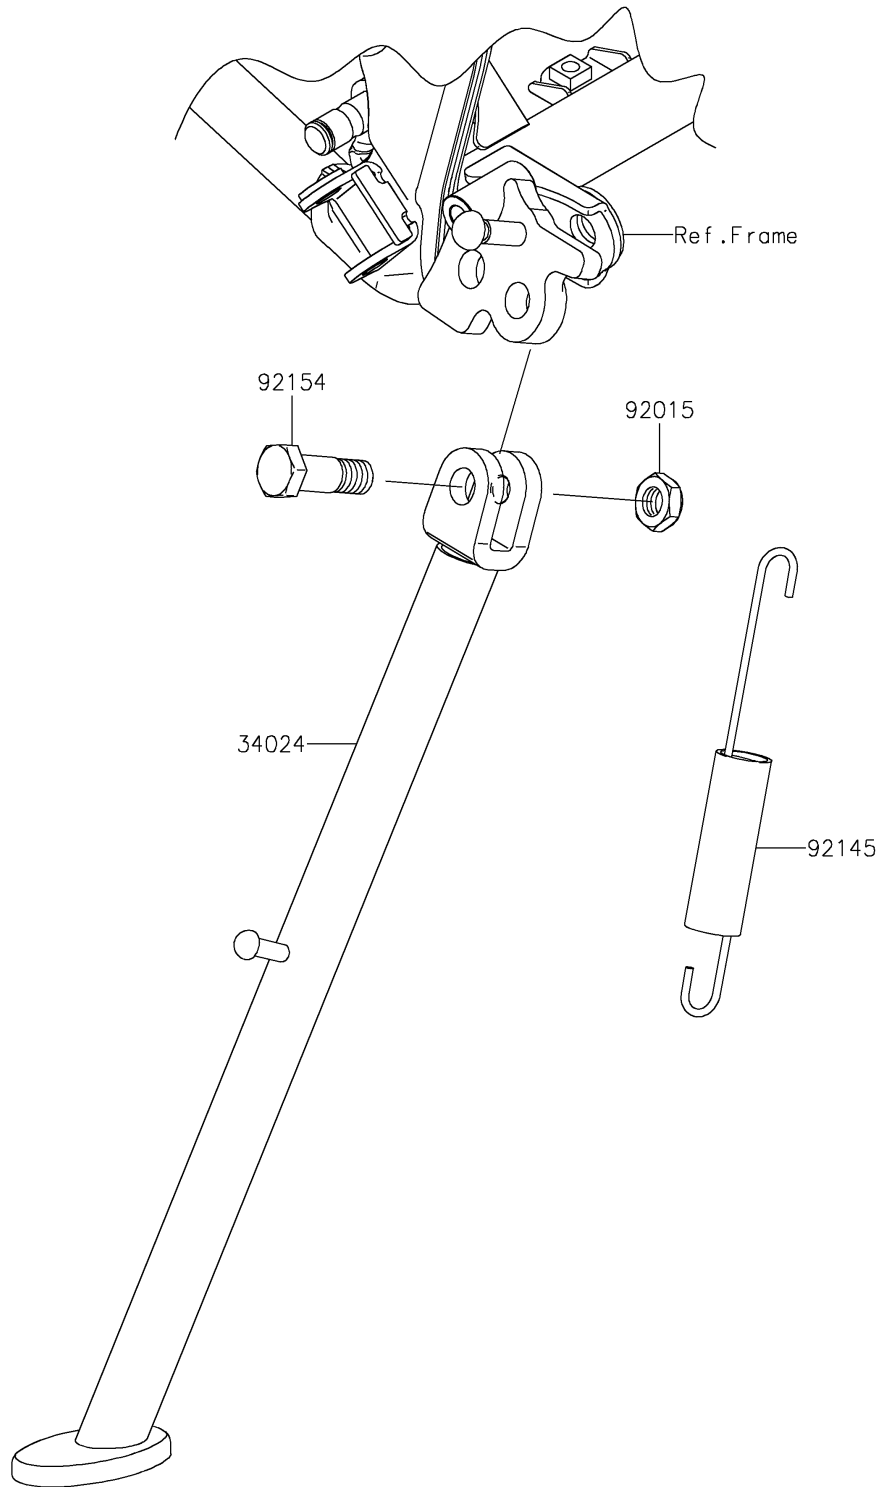

2020 KLX®140G PARTS DIAGRAM

Stand(s)

F2190

2020 KLX®140G PARTS LIST

Stand(s)

ITEM NAME	PART NUMBER	QUANTITY
STAND-SIDE,P.SILVER (Ref # 34024)	34024-0139-458	1
NUT,LOCK,10MM,BLACK (Ref # 92015)	92015-1188	1
SPRING,SIDE STAND (Ref # 92145)	92145-0584	1
BOLT,SIDE STAND (Ref # 92154)	92154-0412	1