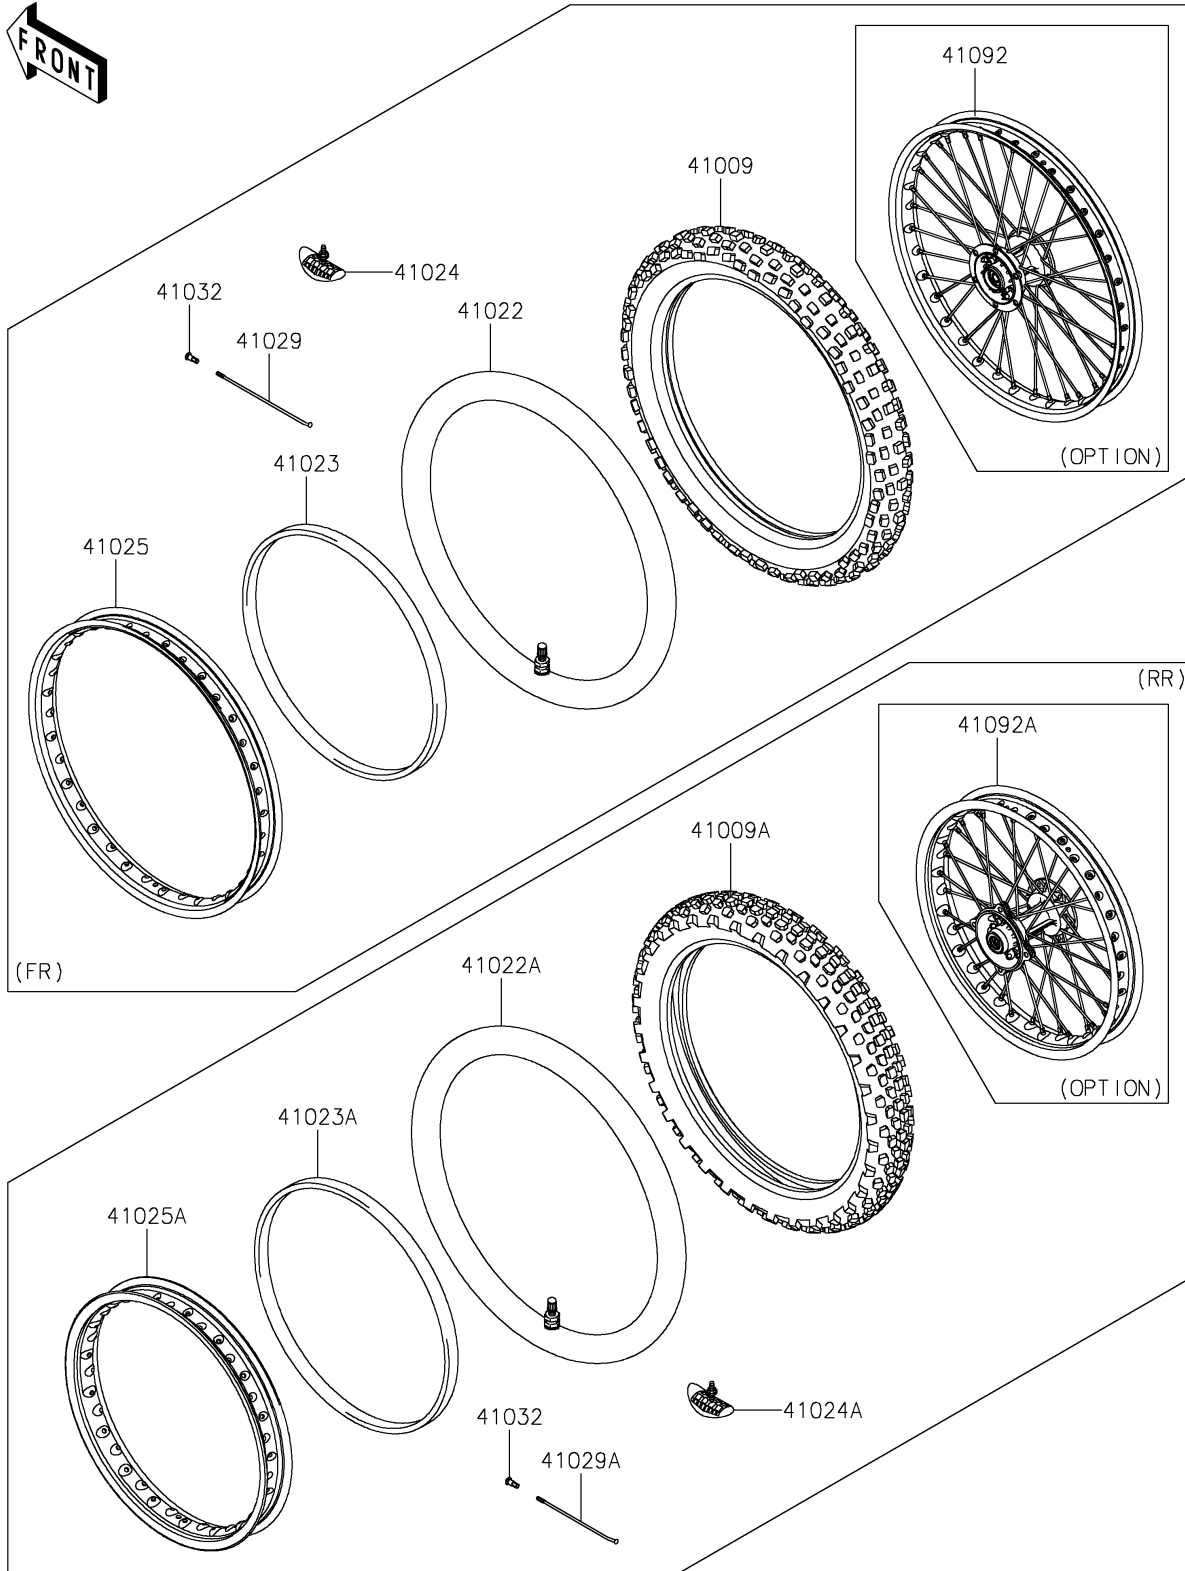

2020 KLX®140G PARTS DIAGRAM

Wheels/Tires

F2210

2020 KLX®140G PARTS LIST

Wheels/Tires

ITEM NAME	PART NUMBER	QUANTITY
TIRE,FR,2.75-21 45M,VE-35F (Ref # 41009)	41009-0670	1
TIRE,RR,4.10-18 59M,VE-33 (Ref # 41009A)	41009-0671	1
TUBE-TIRE,FR,2.75/3.00-21(IRC) (Ref # 41022)	41022-0078	1
TUBE-TIRE,RR,3.25/3.50-18(IRC) (Ref # 41022A)	41022-0079	1
BAND-RIM,FR,22-21(IRC) (Ref # 41023)	41023-0030	1
BAND-RIM,RR,22-18(IRC) (Ref # 41023A)	41023-0031	1
STOPPER-RIM,FR,1.60-M(DUNLOP) (Ref # 41024)	41024-010	1
STOPPER-RIM,RR,1.85-M(DUNLOP) (Ref # 41024A)	41024-011	1
RIM,FR,21X1.60,SILVER (Ref # 41025)	41025-0359-WA	1
RIM,RR,18X1.85,SILVER (Ref # 41025A)	41025-0360-WA	1
SPOKE-INNER,FR,228MMX159D (Ref # 41029)	41029-0078	36
SPOKE-INNER,RR,191.5MMX162D (Ref # 41029A)	41029-0090	36
NIPPLE-SPOKE (Ref # 41032)	41032-0010	72
WHEEL,FR,1.60X21,SILVER (Ref # 41092)	41092-0001-WA	1
WHEEL,RR,1.85X18,SILVER (Ref # 41092A)	41092-0002-WA	1