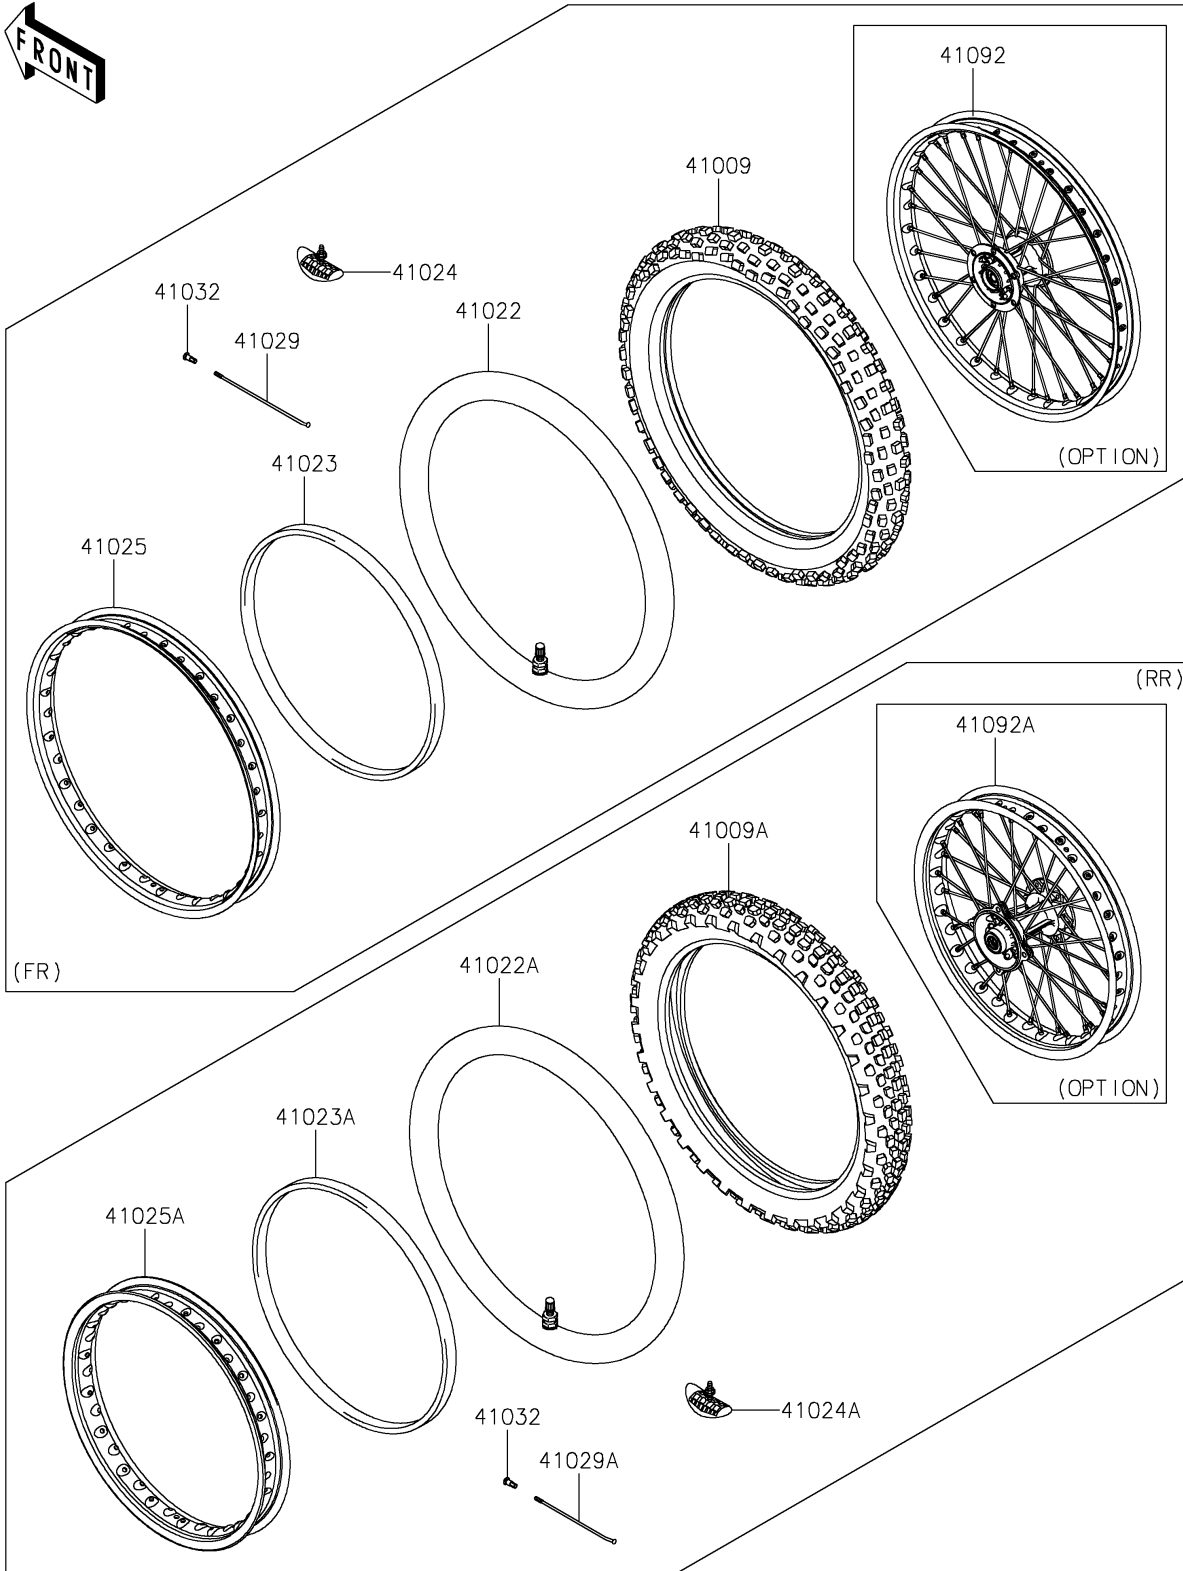

2020 KLX®140G PARTS DIAGRAM

Wheels/Tires

F2210

2020 KLX®140G PARTS LIST

Wheels/Tires

ITEM NAME	PART NUMBER	QUANTITY
TIRE,FR,2.75-21 45M,VE-35F (Ref # 41009)	41009-0670	1
TIRE,RR,4.10-18 59M,VE-33 (Ref # 41009A)	41009-0671	1
TUBE-TIRE,FR,2.75/3.00-21(IRC) (Ref # 41022)	41022-0078	1
TUBE-TIRE,RR,3.25/3.50-18(IRC) (Ref # 41022A)	41022-0079	1
BAND-RIM,FR,22-21(IRC) (Ref # 41023)	41023-0030	1
BAND-RIM,RR,22-18(IRC) (Ref # 41023A)	41023-0031	1
STOPPER-RIM,FR,1.60-M(DUNLOP) (Ref # 41024)	41024-010	1
STOPPER-RIM,RR,1.85-M(DUNLOP) (Ref # 41024A)	41024-011	1
RIM,FR,21X1.60,SILVER (Ref # 41025)	41025-0359-WA	1
RIM,RR,18X1.85,SILVER (Ref # 41025A)	41025-0360-WA	1
SPOKE-INNER,FR,228MMX159D (Ref # 41029)	41029-0078	36
SPOKE-INNER,RR,191.5MMX162D (Ref # 41029A)	41029-0090	36
NIPPLE-SPOKE (Ref # 41032)	41032-0010	72
WHEEL,FR,1.60X21,SILVER (Ref # 41092)	41092-0001-WA	1
WHEEL,RR,1.85X18,SILVER (Ref # 41092A)	41092-0002-WA	1