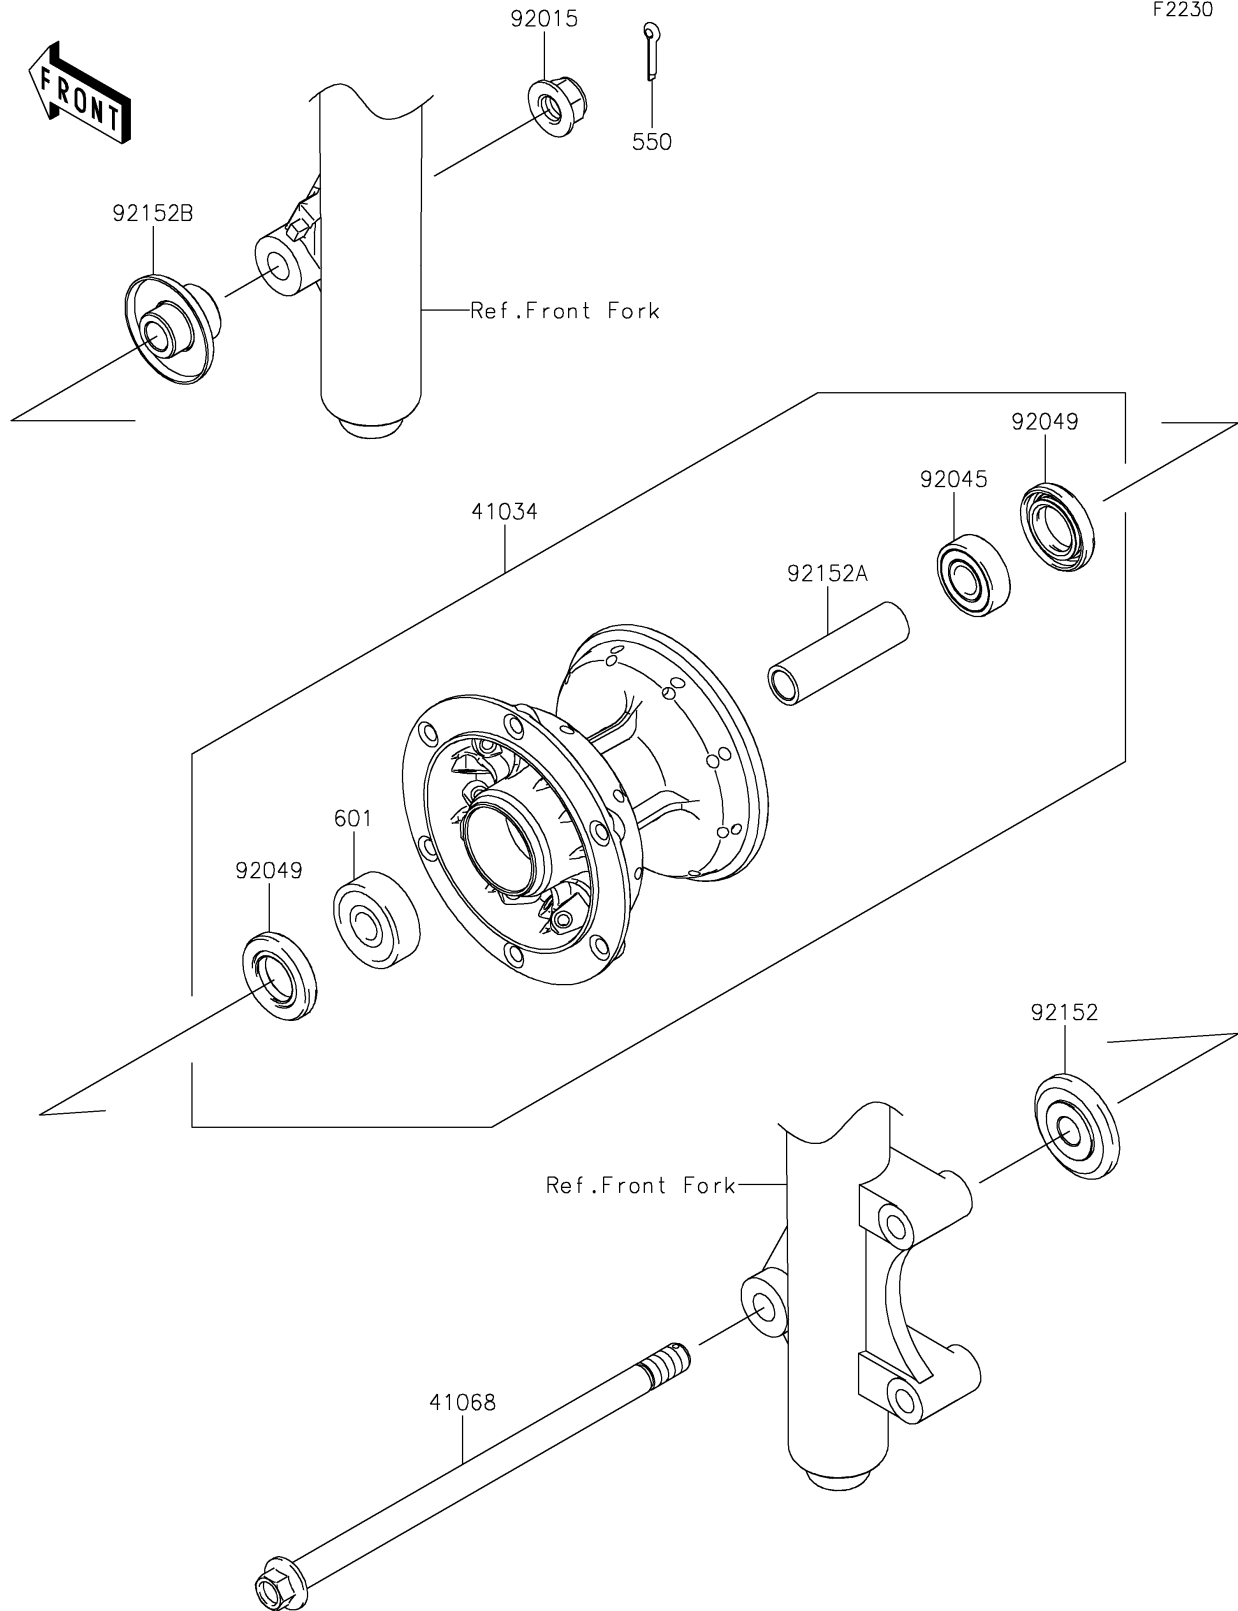

2020 KLX®140G PARTS DIAGRAM

Front Hub

F2230

2020 KLX®140G PARTS LIST

Front Hub

| ITEM NAME | PART NUMBER | QUANTITY |
|---|-------------|----------|
| DRUM-ASSY,FR (Ref # 41034) | 41034-0573 | 1 |
| AXLE,FR (Ref # 41068) | 41068-1333 | 1 |
| PIN-COTTER,2.5X20 (Ref # 550) | 550AA2520 | 1 |
| BEARING-BALL,#6201UUC3 (Ref # 601) | 601B6301UU | 1 |
| NUT,LOCK,FLANGED,12MM (Ref # 92015) | 92015-1433 | 1 |
| BEARING-BALL,TMB201LLUC3/2A (Ref # 92045) | 92045-1062 | 1 |
| SEAL-OIL,20X37X6.5 (Ref # 92049) | 92049-0113 | 2 |
| COLLAR,FR AXLE,L=12 (Ref # 92152) | 92152-0653 | 1 |
| COLLAR,12.2X17.3X62.5 (Ref # 92152A) | 92152-0709 | 1 |
| COLLAR (Ref # 92152B) | 92152-2192 | 1 |