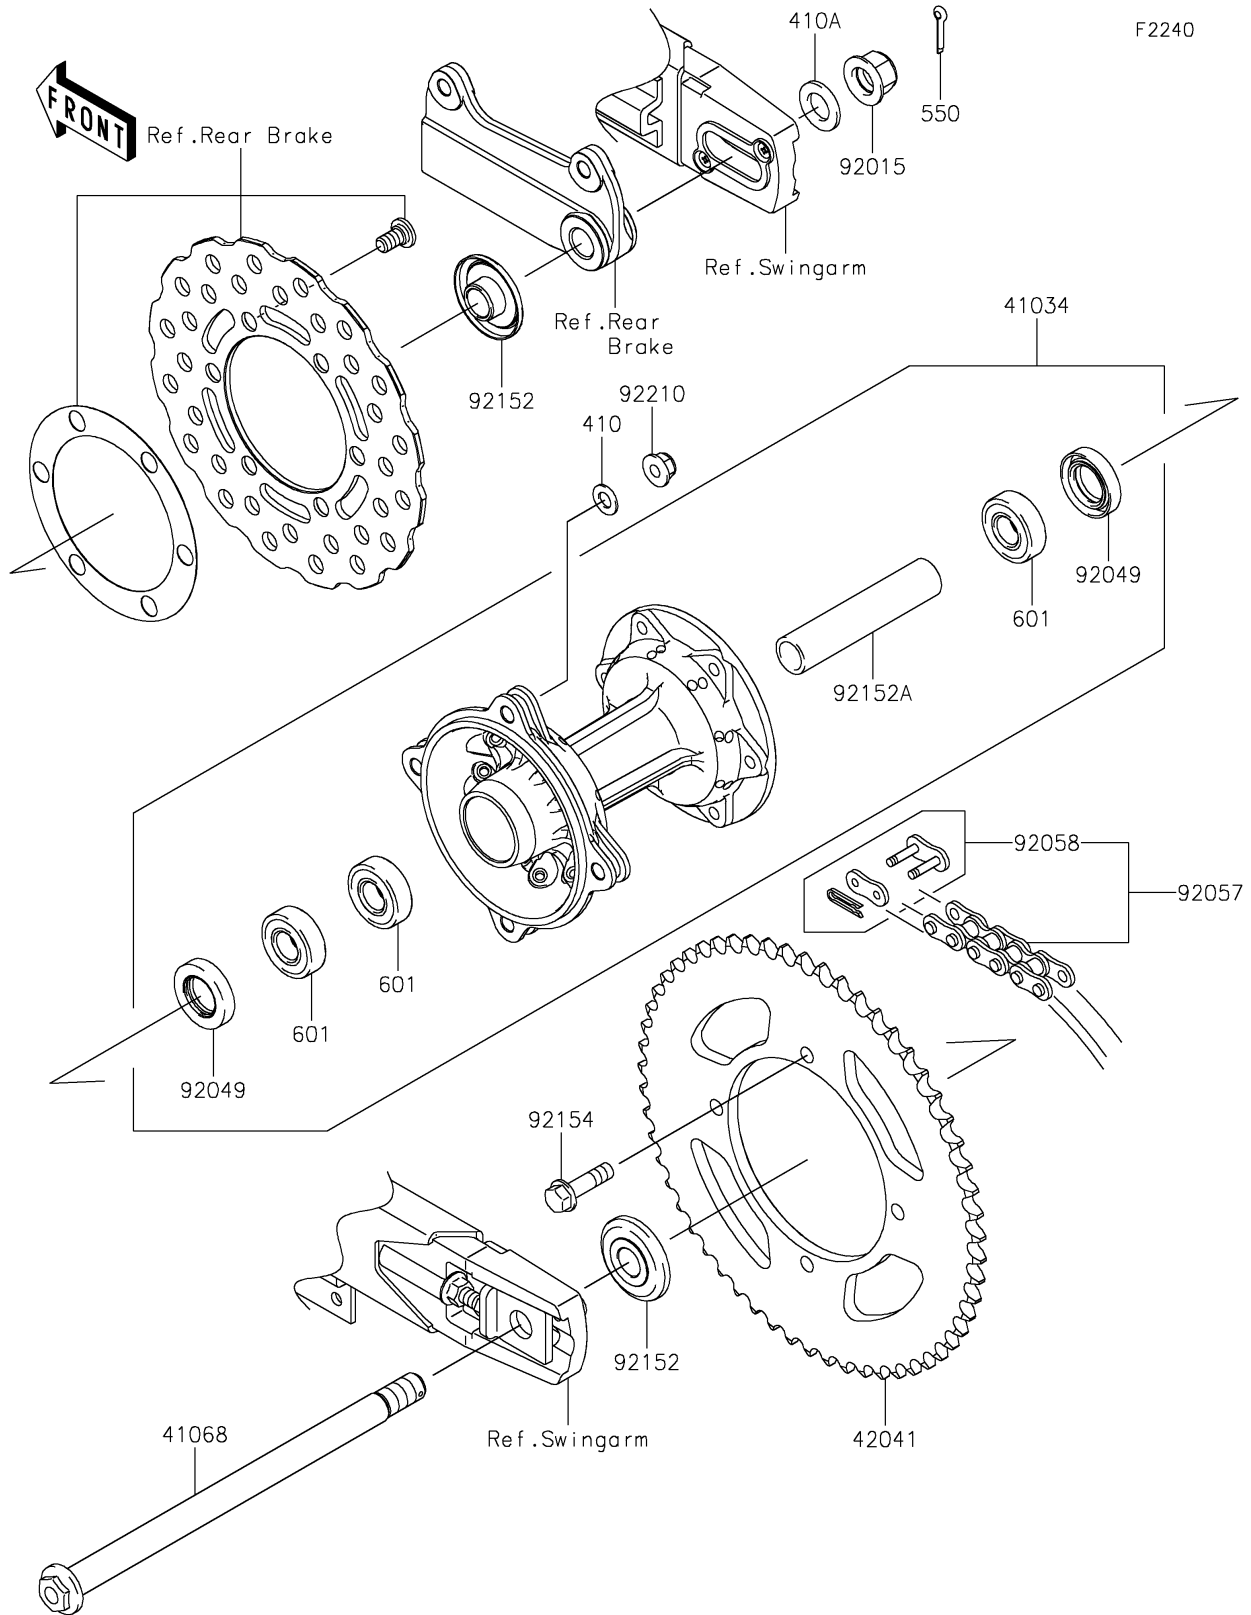

2018 KLX®140G PARTS DIAGRAM

Rear Hub

2018 KLX®140G PARTS LIST

Rear Hub

ITEM NAME	PART NUMBER	QUANTITY
WASHER-PLAIN-SMALL,8MM (Ref # 410)	410AA0800	4
DRUM-ASSY,RR (Ref # 41034)	41034-0574	1
AXLE,RR,238MM (Ref # 41068)	41068-0085	1
WASHER-PLAIN-SMALL,14MM (Ref # 410A)	410AA1400	1
SPROCKET-HUB,57T (Ref # 42041)	42041-0156	1
PIN-COTTER,2.5X20 (Ref # 550)	550AA2520	1
BEARING-BALL (Ref # 601)	601B6202UU	3
NUT,FLANGED,14MM (Ref # 92015)	92015-1401	1
SEAL-OIL (Ref # 92049)	92049-0114	2
CHAIN,DRIVE,DID428HDS3X134L (Ref # 92057)	92057-0684	1
JOINT-CHAIN,DRIVE (Ref # 92058)	92058-0016	1
COLLAR,RR AXLE,L=12.5 (Ref # 92152)	92152-0651	2
COLLAR,RR BRAKE DRUM,L=95 (Ref # 92152A)	92152-1090	1
BOLT,FLANGED,8X30 (Ref # 92154)	92154-0424	4
NUT,FLANGED,LOCK,8MM (Ref # 92210)	92210-0159	4