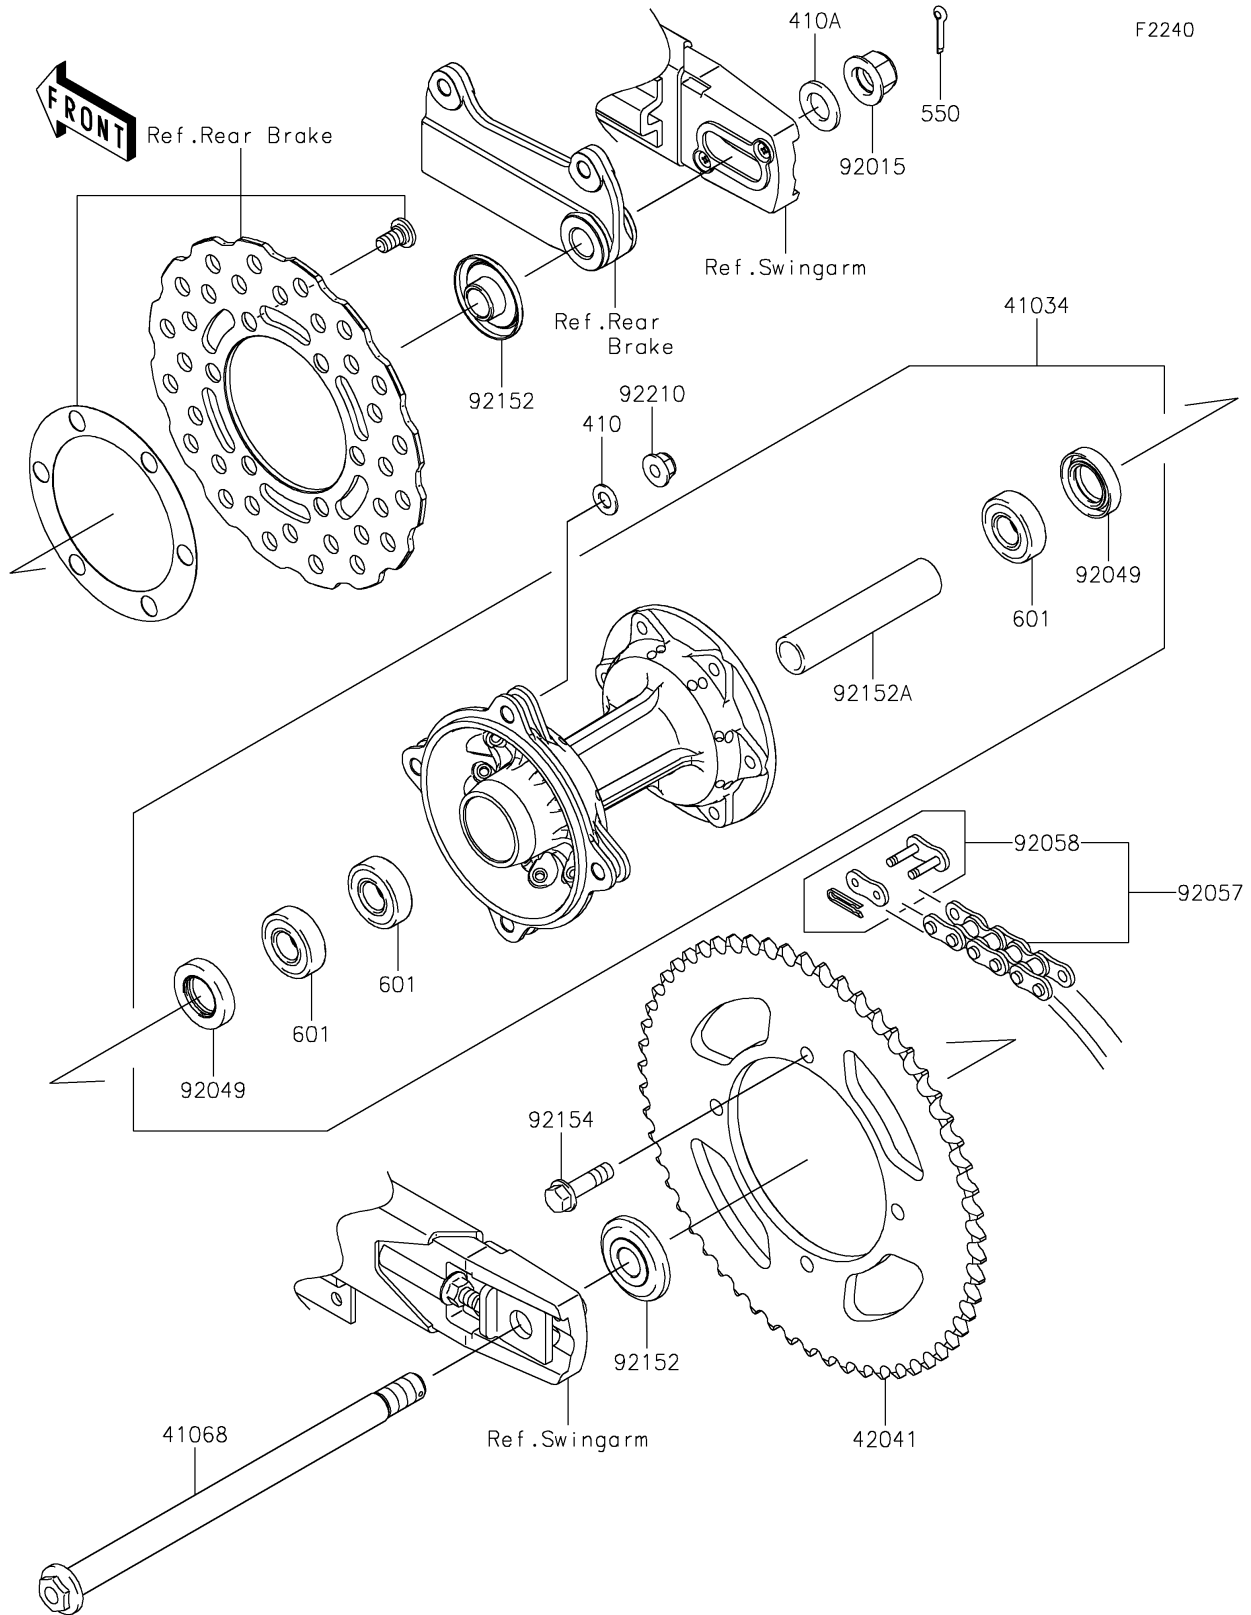

2020 KLX®140G PARTS DIAGRAM

Rear Hub

2020 KLX®140G PARTS LIST

Rear Hub

ITEM NAME	PART NUMBER	QUANTITY
WASHER-PLAIN-SMALL,8MM (Ref # 410)	410AA0800	4
DRUM-ASSY,RR (Ref # 41034)	41034-0574	1
AXLE,RR,238MM (Ref # 41068)	41068-0085	1
WASHER-PLAIN-SMALL,14MM (Ref # 410A)	410AA1400	1
SPROCKET-HUB,57T (Ref # 42041)	42041-0156	1
PIN-COTTER,2.5X20 (Ref # 550)	550AA2520	1
BEARING-BALL (Ref # 601)	601B6202UU	3
NUT,FLANGED,14MM (Ref # 92015)	92015-1401	1
SEAL-OIL (Ref # 92049)	92049-0114	2
CHAIN,DRIVE,DID428HDS3X134L (Ref # 92057)	92057-0684	1
JOINT-CHAIN,DRIVE (Ref # 92058)	92058-0016	1
COLLAR,RR AXLE,L=12.5 (Ref # 92152)	92152-0651	2
COLLAR,RR BRAKE DRUM,L=95 (Ref # 92152A)	92152-1090	1
BOLT,FLANGED,8X30 (Ref # 92154)	92154-0424	4
NUT,FLANGED,LOCK,8MM (Ref # 92210)	92210-0159	4