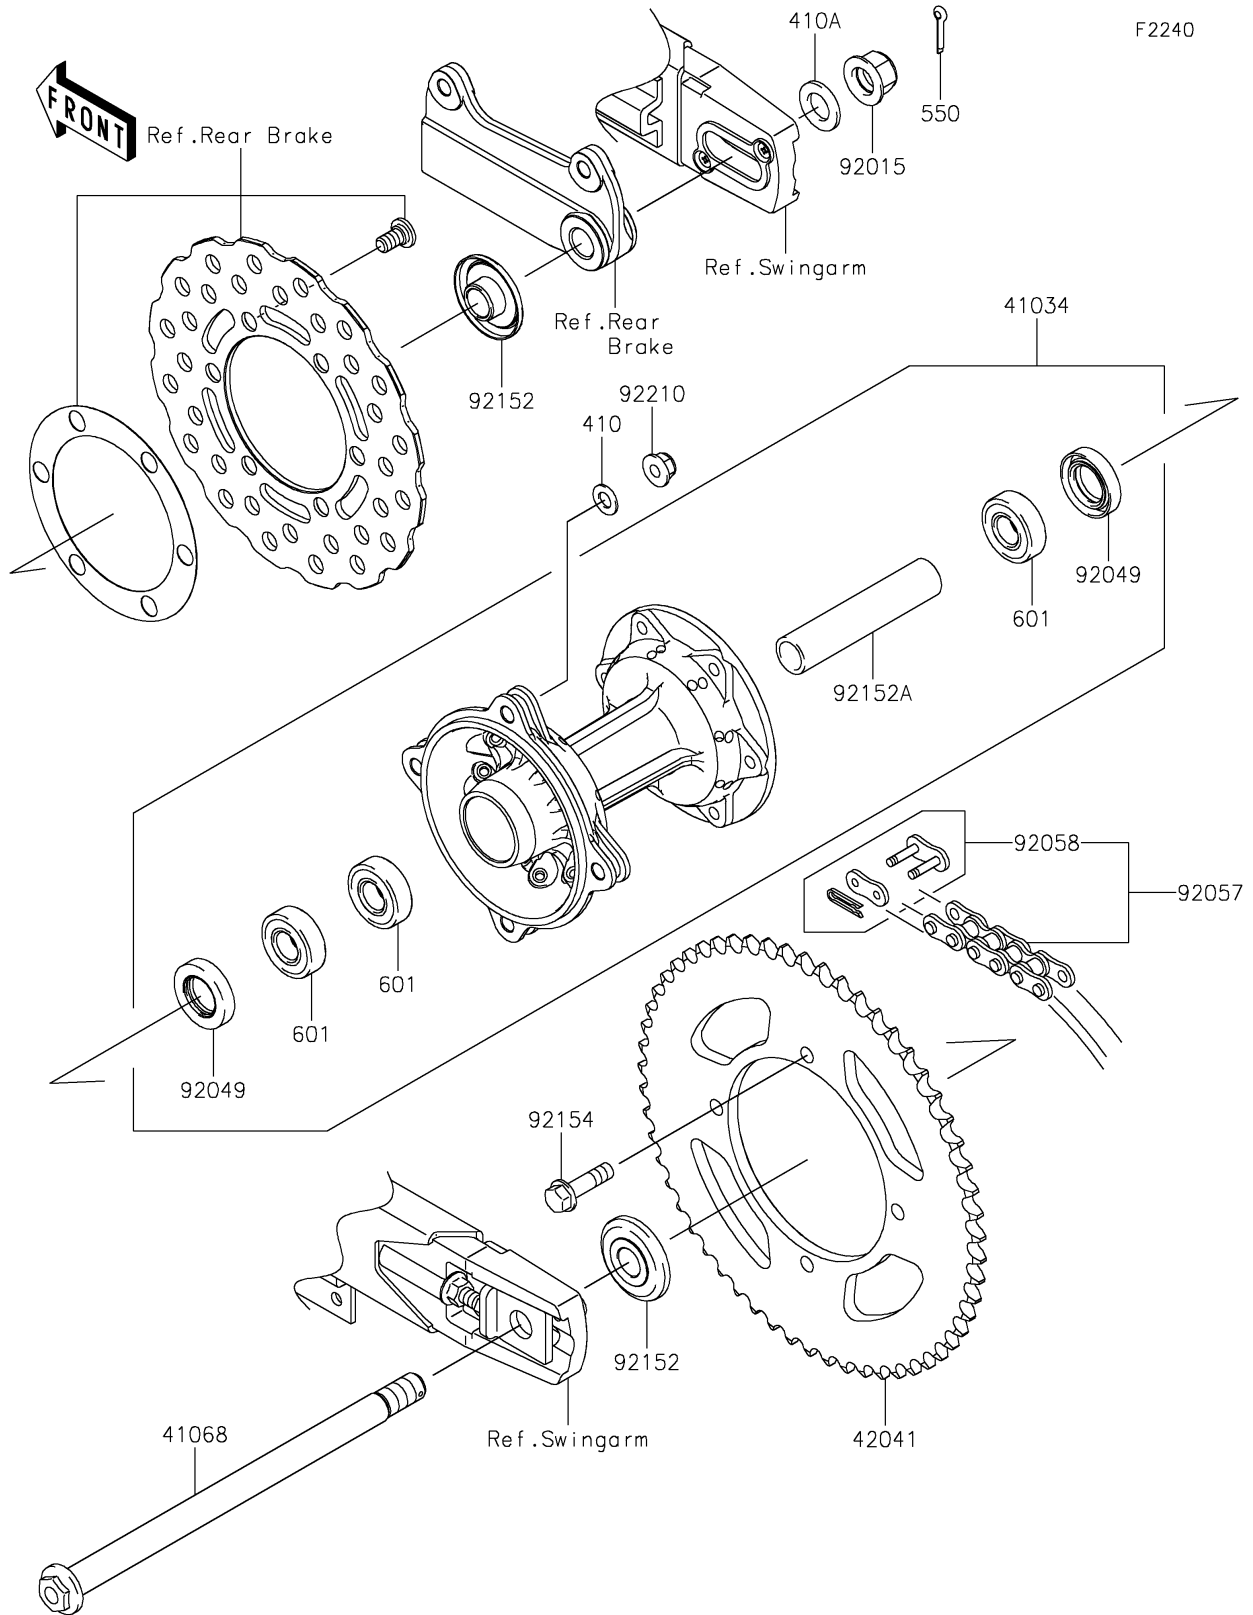

# 2020 KLX®140G PARTS DIAGRAM

## Rear Hub

## 2020 KLX®140G PARTS LIST

### Rear Hub

ITEM NAME	PART NUMBER	QUANTITY
WASHER-PLAIN-SMALL,8MM (Ref # 410)	410AA0800	4
DRUM-ASSY,RR (Ref # 41034)	41034-0574	1
AXLE,RR,238MM (Ref # 41068)	41068-0085	1
WASHER-PLAIN-SMALL,14MM (Ref # 410A)	410AA1400	1
SPROCKET-HUB,57T (Ref # 42041)	42041-0156	1
PIN-COTTER,2.5X20 (Ref # 550)	550AA2520	1
BEARING-BALL (Ref # 601)	601B6202UU	3
NUT,FLANGED,14MM (Ref # 92015)	92015-1401	1
SEAL-OIL (Ref # 92049)	92049-0114	2
CHAIN,DRIVE,DID428HDS3X134L (Ref # 92057)	92057-0684	1
JOINT-CHAIN,DRIVE (Ref # 92058)	92058-0016	1
COLLAR,RR AXLE,L=12.5 (Ref # 92152)	92152-0651	2
COLLAR,RR BRAKE DRUM,L=95 (Ref # 92152A)	92152-1090	1
BOLT,FLANGED,8X30 (Ref # 92154)	92154-0424	4
NUT,FLANGED,LOCK,8MM (Ref # 92210)	92210-0159	4