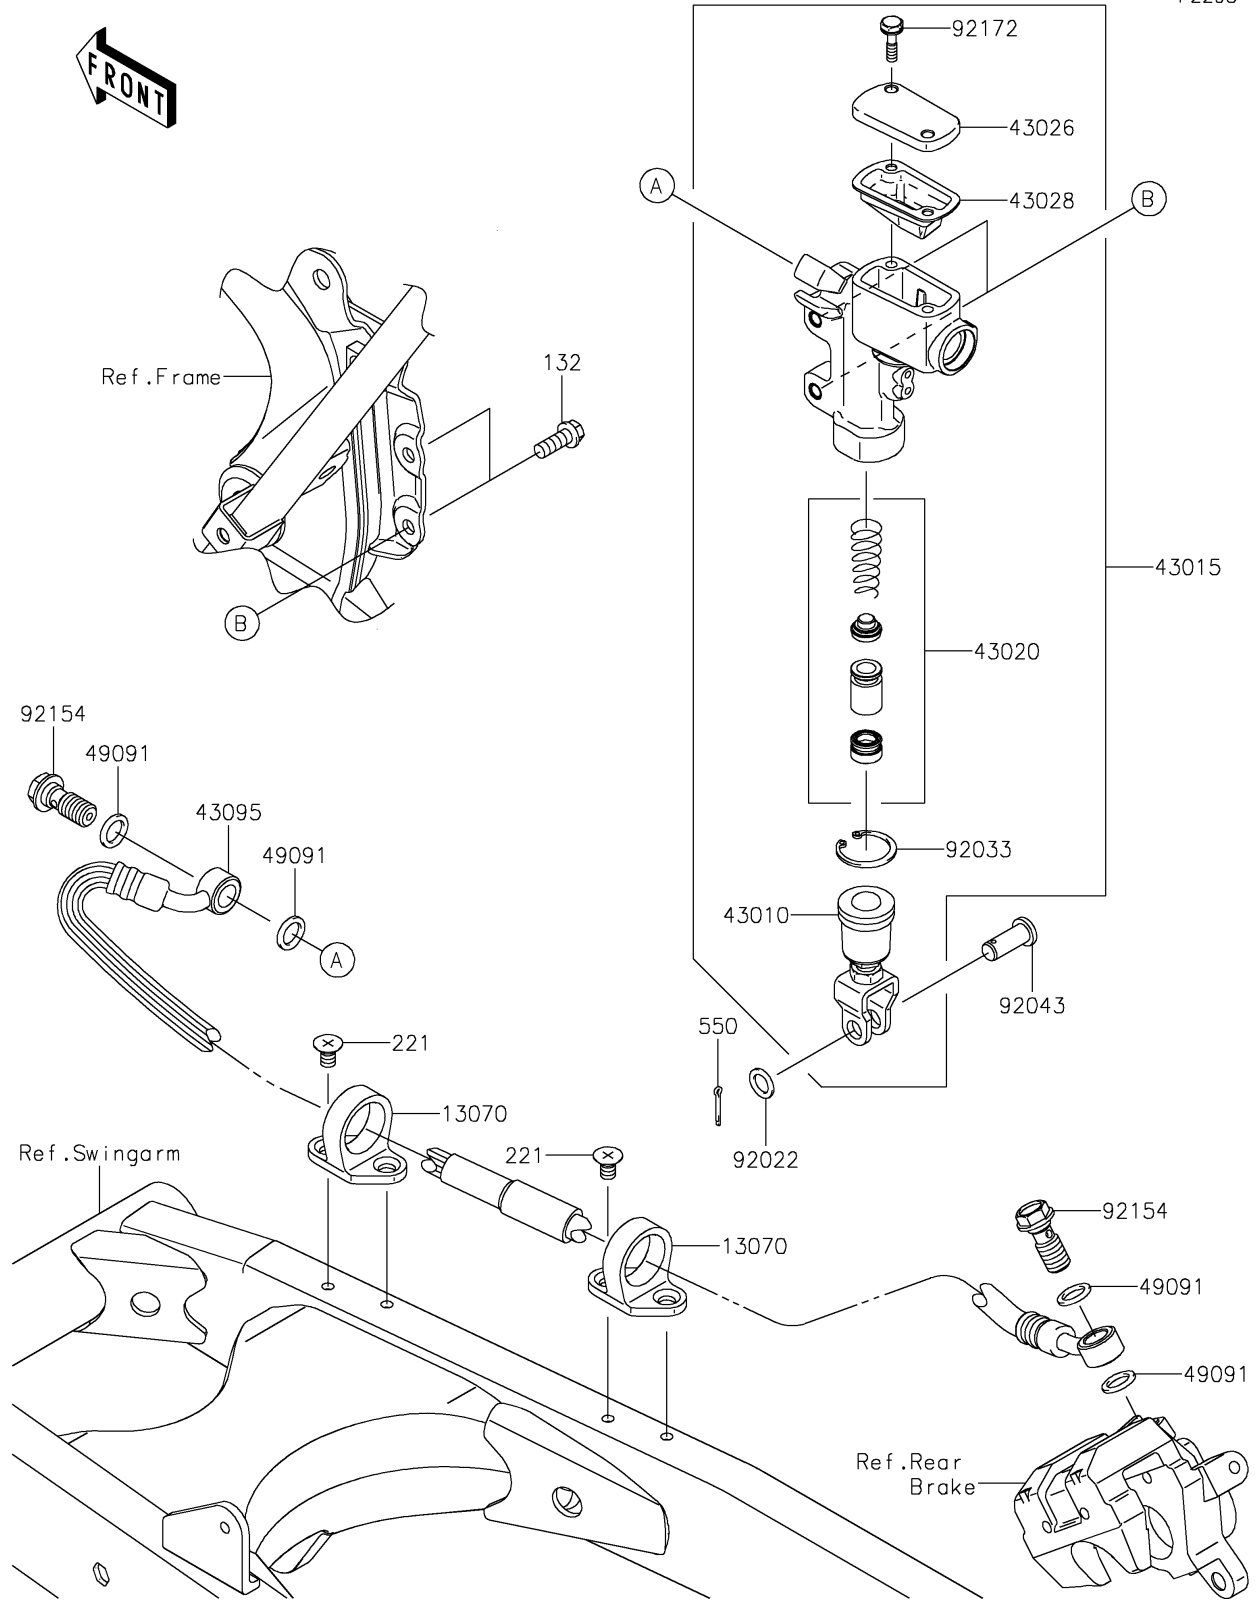

2017 KLX®140G PARTS DIAGRAM

Rear Master Cylinder

F2293

2017 KLX®140G PARTS LIST

Rear Master Cylinder

ITEM NAME	PART NUMBER	QUANTITY
GUIDE,HOSE (Ref # 13070)	13070-1144	2
BOLT-FLANGED-SMALL,6X16 (Ref # 132)	132BA0616	2
SCREW-CSK-CROS,6X10 (Ref # 221)	221AA0610	4
ROD-ASSY-BRAKE (Ref # 43010)	43010-0006	1
CYLINDER-ASSY-MASTER,RR (Ref # 43015)	43015-0099	1
PISTON-COMP-BRAKE (Ref # 43020)	43020-1094	1
CAP-BRAKE (Ref # 43026)	43026-0008	1
DIAPHRAGM (Ref # 43028)	43028-1092	1
HOSE-BRAKE,RR,588MM (Ref # 43095)	43095-0954	1
WASHER-SEAL,10.1X14.5X1.5 (Ref # 49091)	49091-0001	4
PIN-COTTER,2.0X15 (Ref # 550)	550AA2015	1
WASHER,8.5X13X1 (Ref # 92022)	92022-1028	1
RING-SNAP,20.9X24.6X1.2 (Ref # 92033)	92033-0079	1
PIN (Ref # 92043)	92043-0004	1
BOLT,OIL,L=23 (Ref # 92154)	92154-0226	2
SCREW (Ref # 92172)	92172-0286	2