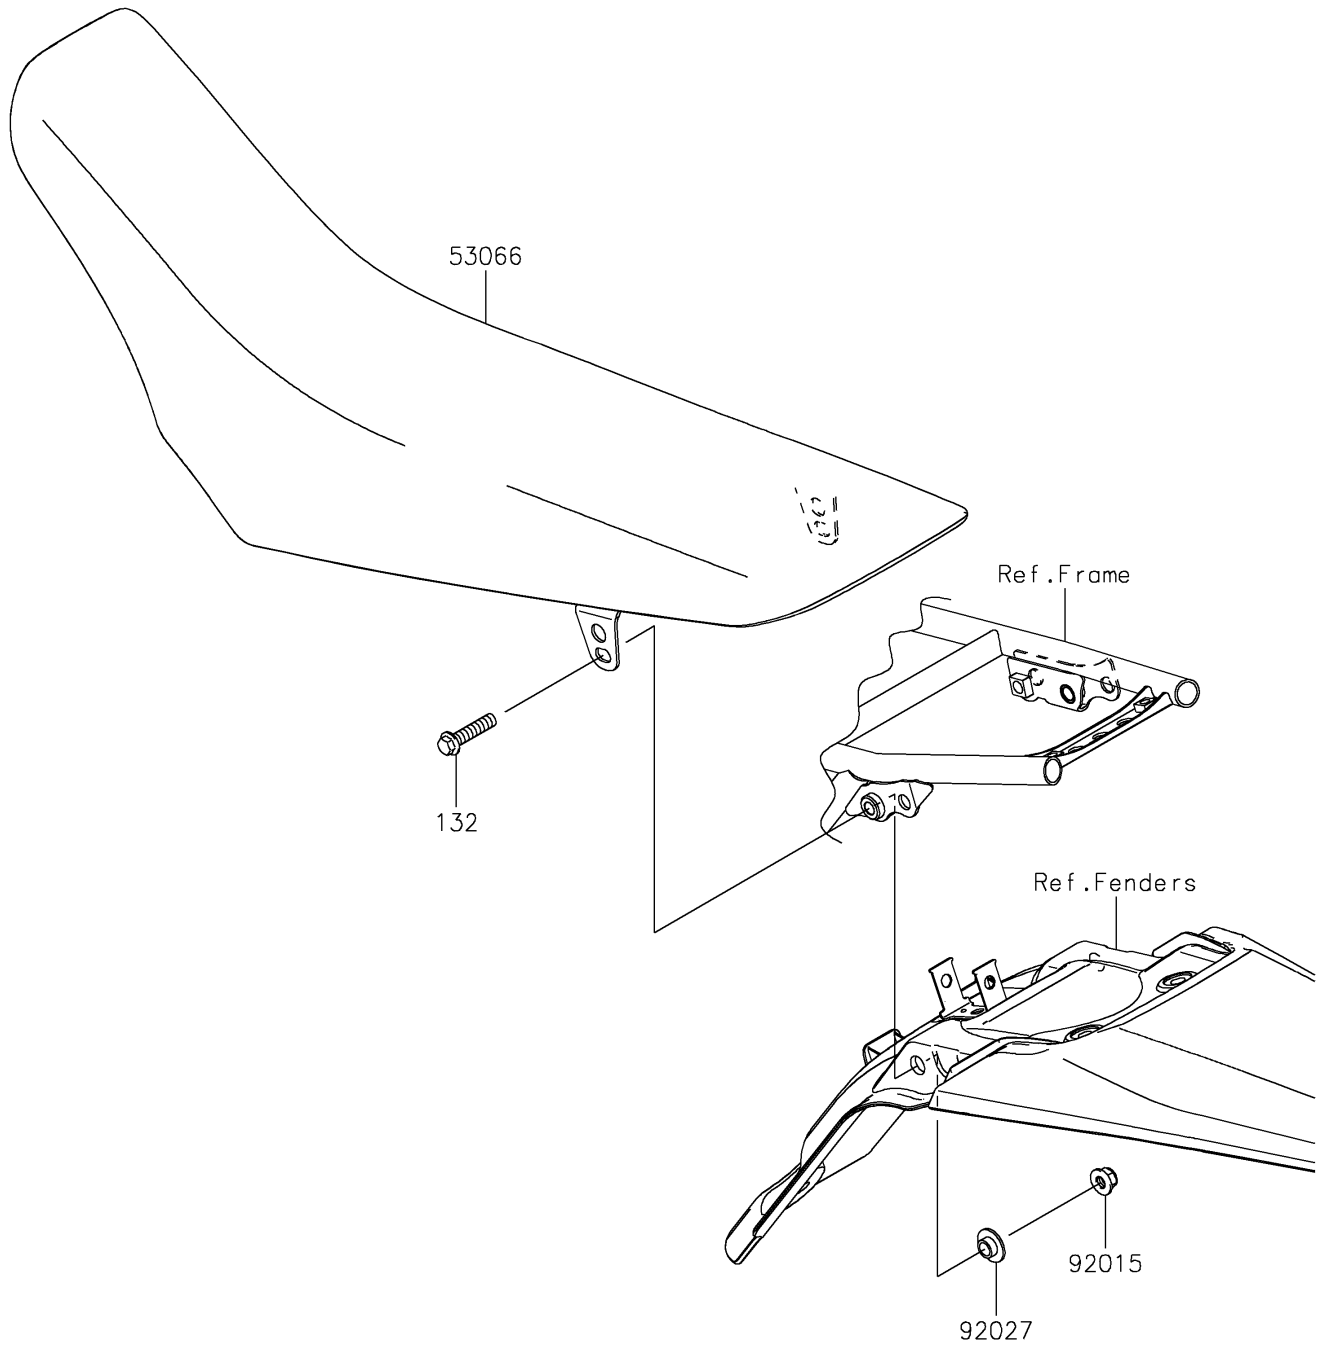

# 2020 KLX®140G PARTS DIAGRAM

Seat

F2510

## 2020 KLX®140G PARTS LIST

### Seat

ITEM NAME	PART NUMBER	QUANTITY
BOLT-FLANGED-SMALL,8X35 (Ref # 132)	132BA0835	2
SEAT-ASSY,DUAL,GREEN/BLACK (Ref # 53066)	53066-0457-49F	1
NUT,8MM (Ref # 92015)	92015-1432	2
COLLAR (Ref # 92027)	92027-1745	2