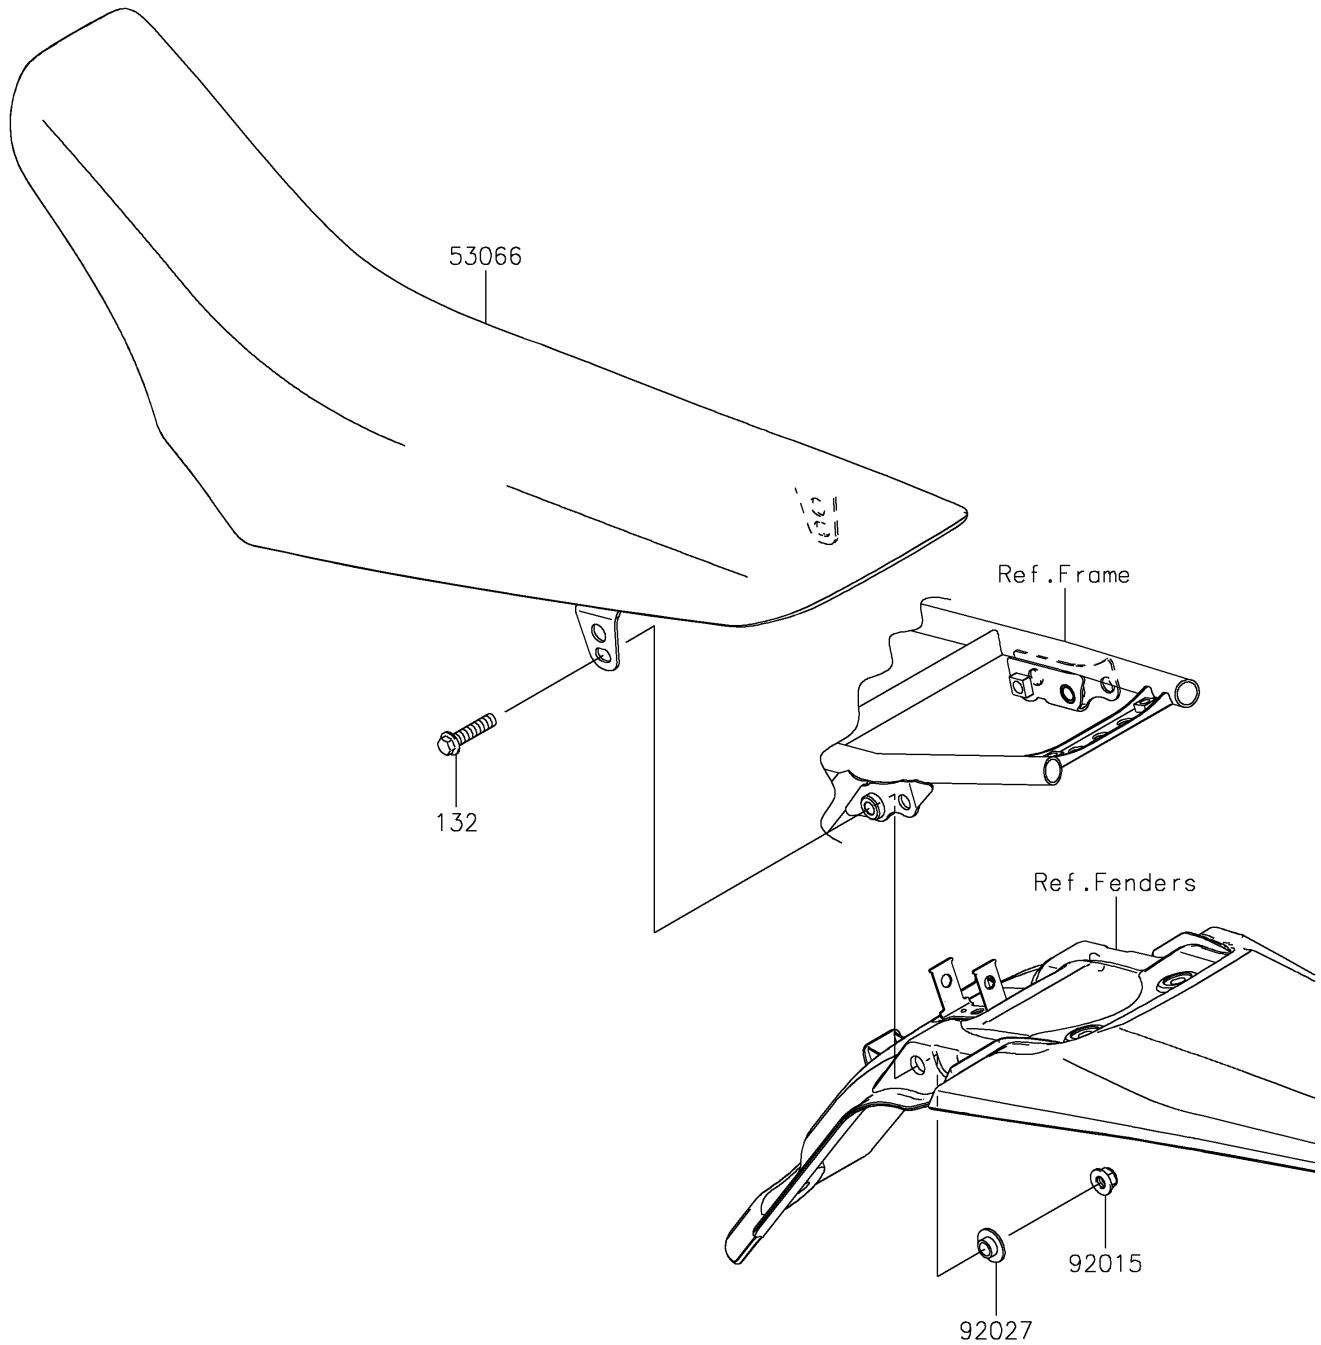

2020 KLX®140G PARTS DIAGRAM

Seat

F2510

2020 KLX®140G PARTS LIST

Seat

ITEM NAME	PART NUMBER	QUANTITY
BOLT-FLANGED-SMALL,8X35 (Ref # 132)	132BA0835	2
SEAT-ASSY,DUAL,GREEN/BLACK (Ref # 53066)	53066-0457-49F	1
NUT,8MM (Ref # 92015)	92015-1432	2
COLLAR (Ref # 92027)	92027-1745	2