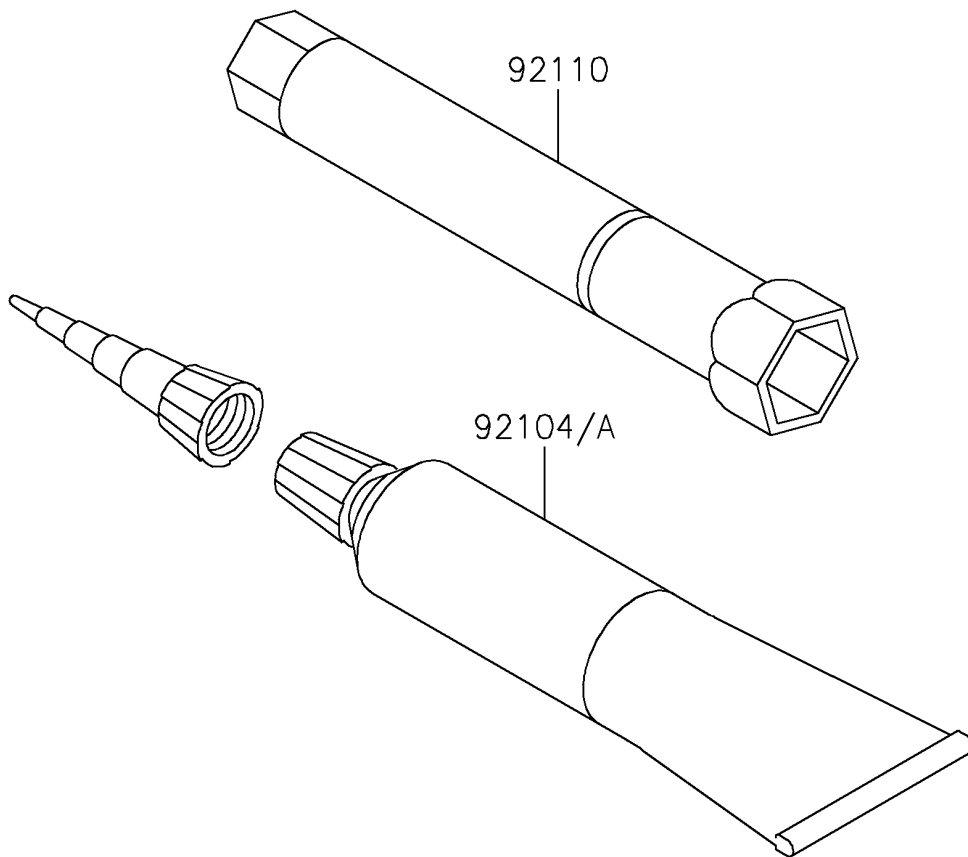

# 2020 KLX®140G PARTS DIAGRAM

Owner's Tools

F2810

## 2020 KLX®140G PARTS LIST

### Owner's Tools

ITEM NAME	PART NUMBER	QUANTITY
GASKET-LIQUID,TB1211F,CLEAR (Ref # 92104)	92104-0004	1
GASKET-LIQUID,TB1216B,BLACK (Ref # 92104A)	92104-1064	1
TOOL-WRENCH,BOX,16MM (Ref # 92110)	92110-1206	1