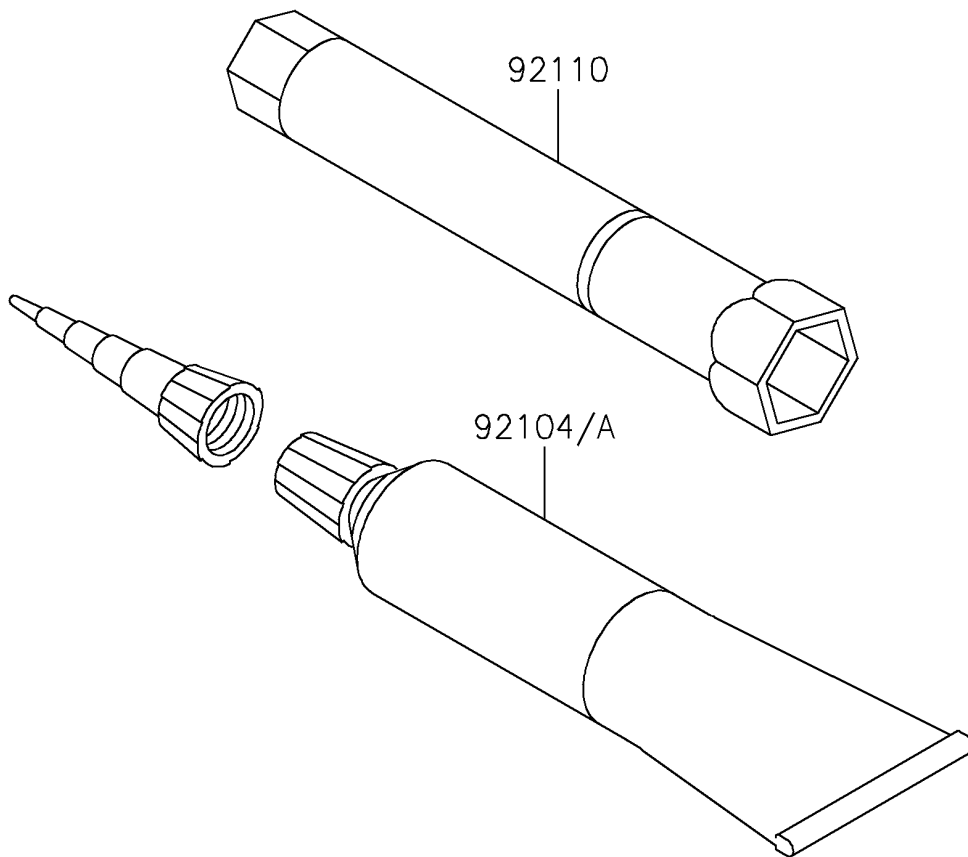

2020 KLX®140G PARTS DIAGRAM

Owner's Tools

F2810

2020 KLX®140G PARTS LIST

Owner's Tools

ITEM NAME	PART NUMBER	QUANTITY
GASKET-LIQUID,TB1211F,CLEAR (Ref # 92104)	92104-0004	1
GASKET-LIQUID,TB1216B,BLACK (Ref # 92104A)	92104-1064	1
TOOL-WRENCH,BOX,16MM (Ref # 92110)	92110-1206	1