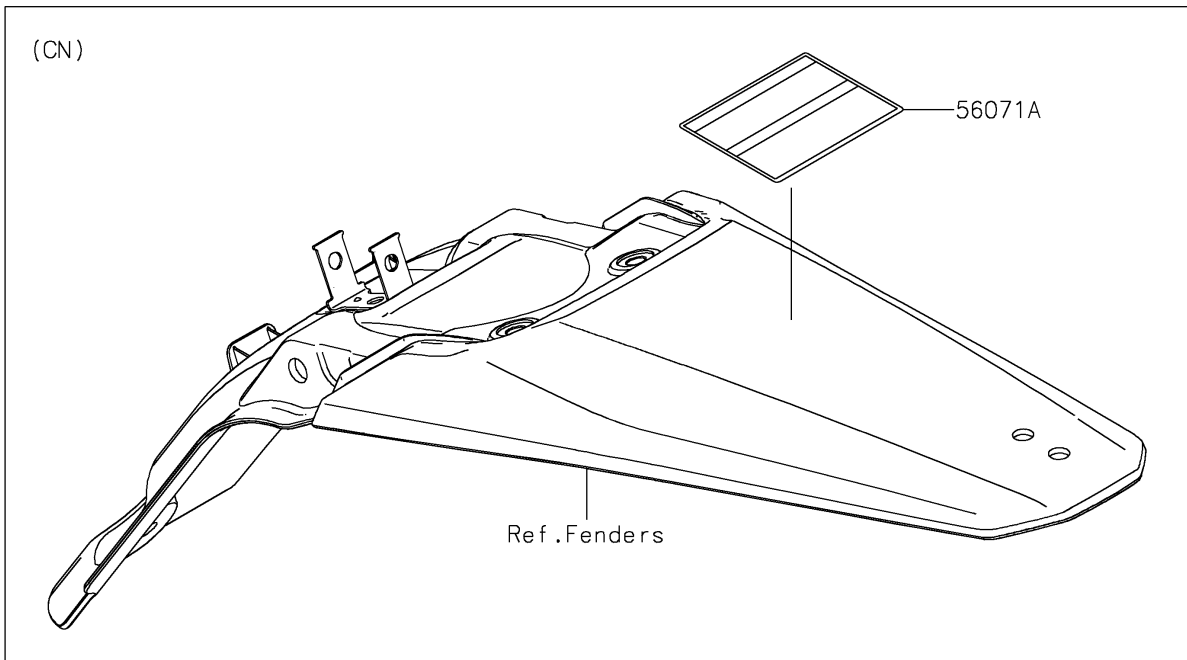

2020 KLX®140G PARTS DIAGRAM

Labels

F2860

2020 KLX®140G PARTS LIST

Labels

ITEM NAME	PART NUMBER	QUANTITY
LABEL-WARNING,OFF ROAD ONLY (Ref # 56071)	56071-0019	1
LABEL-WARNING,OFF ROAD ONLY (Ref # 56071A)	56071-0020	1