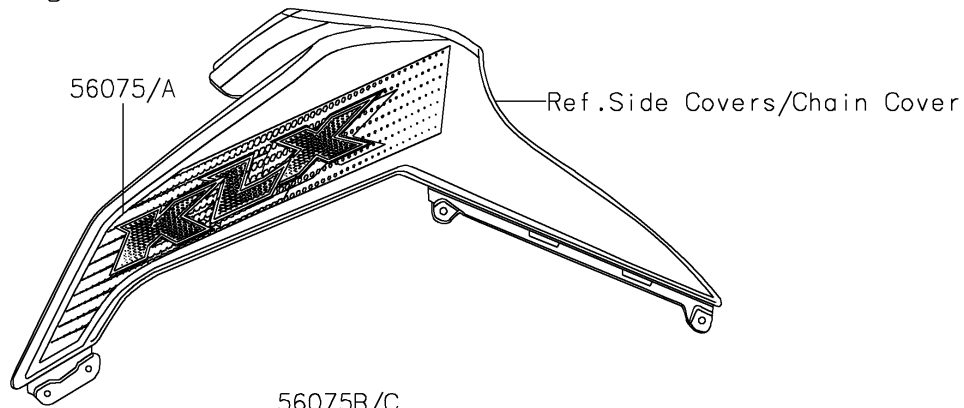

2020 KLX®140G PARTS DIAGRAM

Decals(GLF)

F2861C

2020 KLX®140G PARTS LIST

Decals(GLF)

ITEM NAME	PART NUMBER	QUANTITY
MARK,NUMBER PLATE,K (Ref # 56054)	56054-2249	1
PATTERN,SHROUD,LH,UPP (Ref # 56075)	56075-7904	1
PATTERN,SHROUD,RH,UPP (Ref # 56075A)	56075-7905	1
PATTERN,SHROUD,LH,LWR (Ref # 56075B)	56075-7910	1
PATTERN,SHROUD,RH,LWR (Ref # 56075C)	56075-7911	1