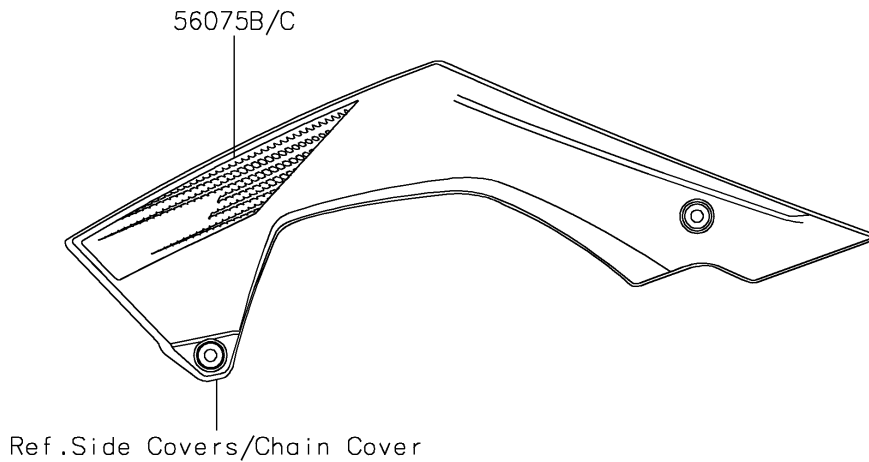

2020 KLX®140G PARTS DIAGRAM

Decals(GLF)

F2861C

2020 KLX®140G PARTS LIST

Decals(GLF)

ITEM NAME	PART NUMBER	QUANTITY
MARK,NUMBER PLATE,K (Ref # 56054)	56054-2249	1
PATTERN,SHROUD,LH,UPP (Ref # 56075)	56075-7904	1
PATTERN,SHROUD,RH,UPP (Ref # 56075A)	56075-7905	1
PATTERN,SHROUD,LH,LWR (Ref # 56075B)	56075-7910	1
PATTERN,SHROUD,RH,LWR (Ref # 56075C)	56075-7911	1