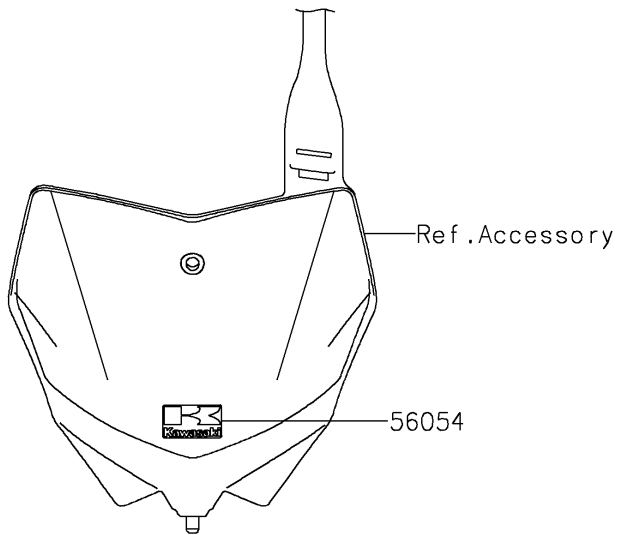

2020 KLX®140G PARTS DIAGRAM

Decals(GLF)

F2861C

2020 KLX®140G PARTS LIST

Decals(GLF)

ITEM NAME	PART NUMBER	QUANTITY
MARK,NUMBER PLATE,K (Ref # 56054)	56054-2249	1
PATTERN,SHROUD,LH,UPP (Ref # 56075)	56075-7904	1
PATTERN,SHROUD,RH,UPP (Ref # 56075A)	56075-7905	1
PATTERN,SHROUD,LH,LWR (Ref # 56075B)	56075-7910	1
PATTERN,SHROUD,RH,LWR (Ref # 56075C)	56075-7911	1