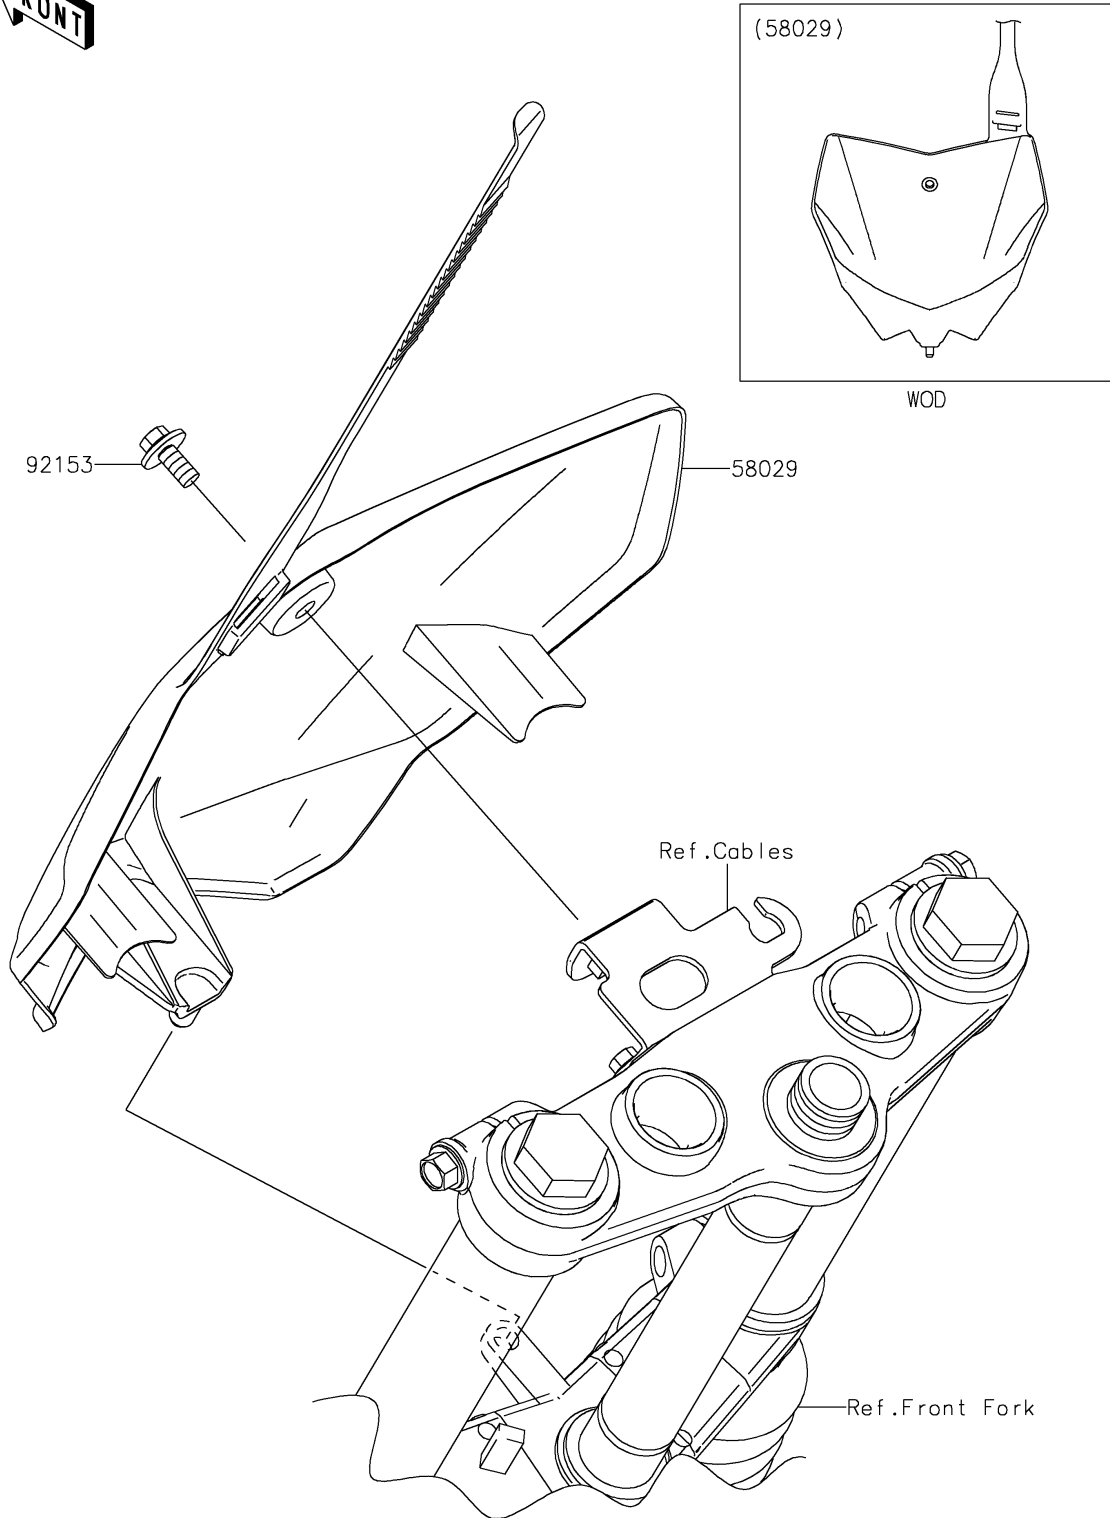

# 2020 KLX®140G PARTS DIAGRAM

Accessory

F2910

## 2020 KLX®140G PARTS LIST

### Accessory

ITEM NAME	PART NUMBER	QUANTITY
PLATE-NUMBER,B.WHITE (Ref # 58029)	58029-0005-266	1
BOLT,FLANGED,6X14 (Ref # 92153)	92153-0936	1