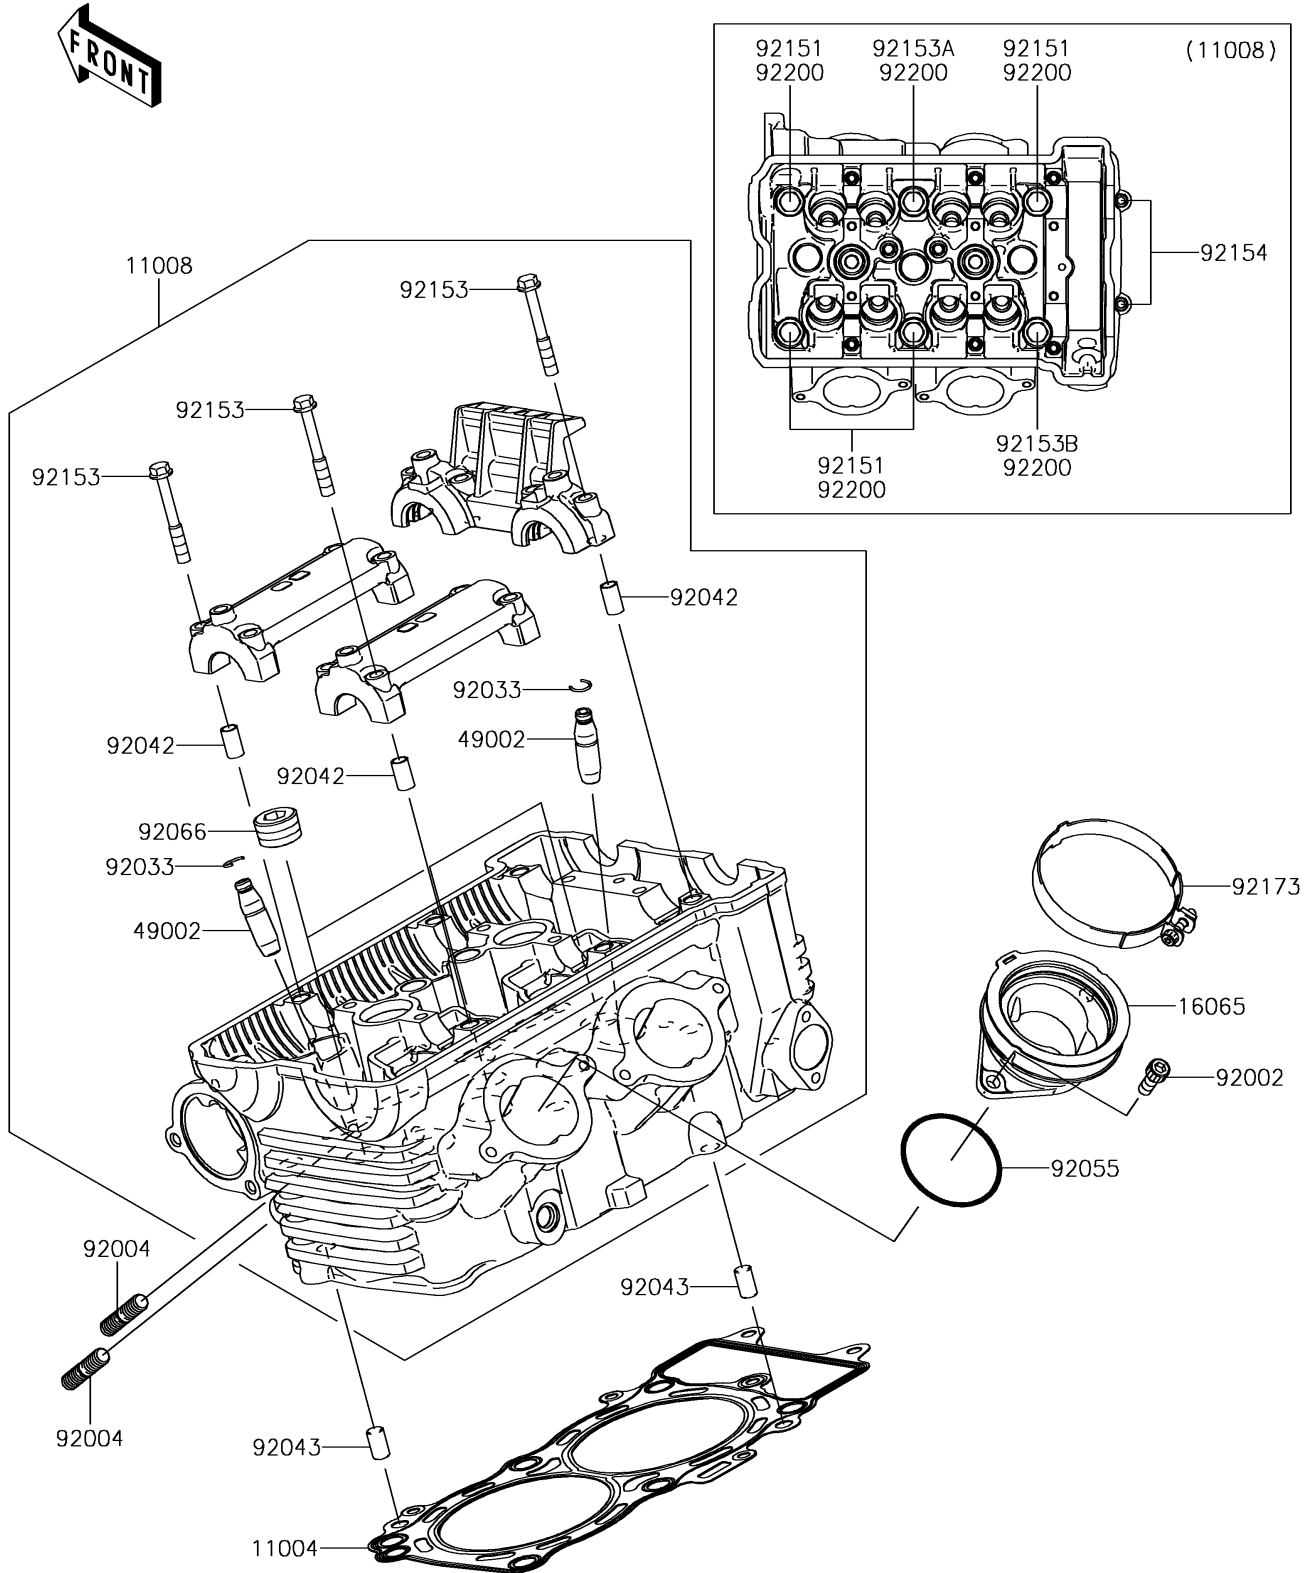

2017 Versys 650 ABS PARTS DIAGRAM

Cylinder Head

E1111

2017 Versys 650 ABS PARTS LIST

Cylinder Head

ITEM NAME	PART NUMBER	QUANTITY
GASKET-HEAD (Ref # 11004)	11004-0064	1
HEAD-COMP-CYLINDER (Ref # 11008)	11008-0874	1
HOLDER,THROTTLE BODY (Ref # 16065)	16065-0024	2
GUIDE-VALVE (Ref # 49002)	49002-1116	8
BOLT,6X16 (Ref # 92002)	92002-1143	4
STUD,8X22 (Ref # 92004)	92004-0025	4
RING-SNAP (Ref # 92033)	92033-1247	8
PIN,DOWEL,6.3X8X14 (Ref # 92042)	92042-007	6
PIN,8X14 (Ref # 92043)	92043-1567	2
RING-O,47X1.9 (Ref # 92055)	92055-1600	2
PLUG,PT1/2X12.5 (Ref # 92066)	92066-0002	3
BOLT,10X158 (Ref # 92151)	92151-1152	4
BOLT,6X45 (Ref # 92153)	92153-0339	12
BOLT,FLANGED-SMALL,10X176 (Ref # 92153A)	92153-0972	1
BOLT,FLANGED-SMALL,10X80 (Ref # 92153B)	92153-1321	1
BOLT,SOCKET,6X30 (Ref # 92154)	92154-0116	2
CLAMP (Ref # 92173)	92173-0239	2
WASHER,10.5X19X2.3 (Ref # 92200)	92200-0363	6