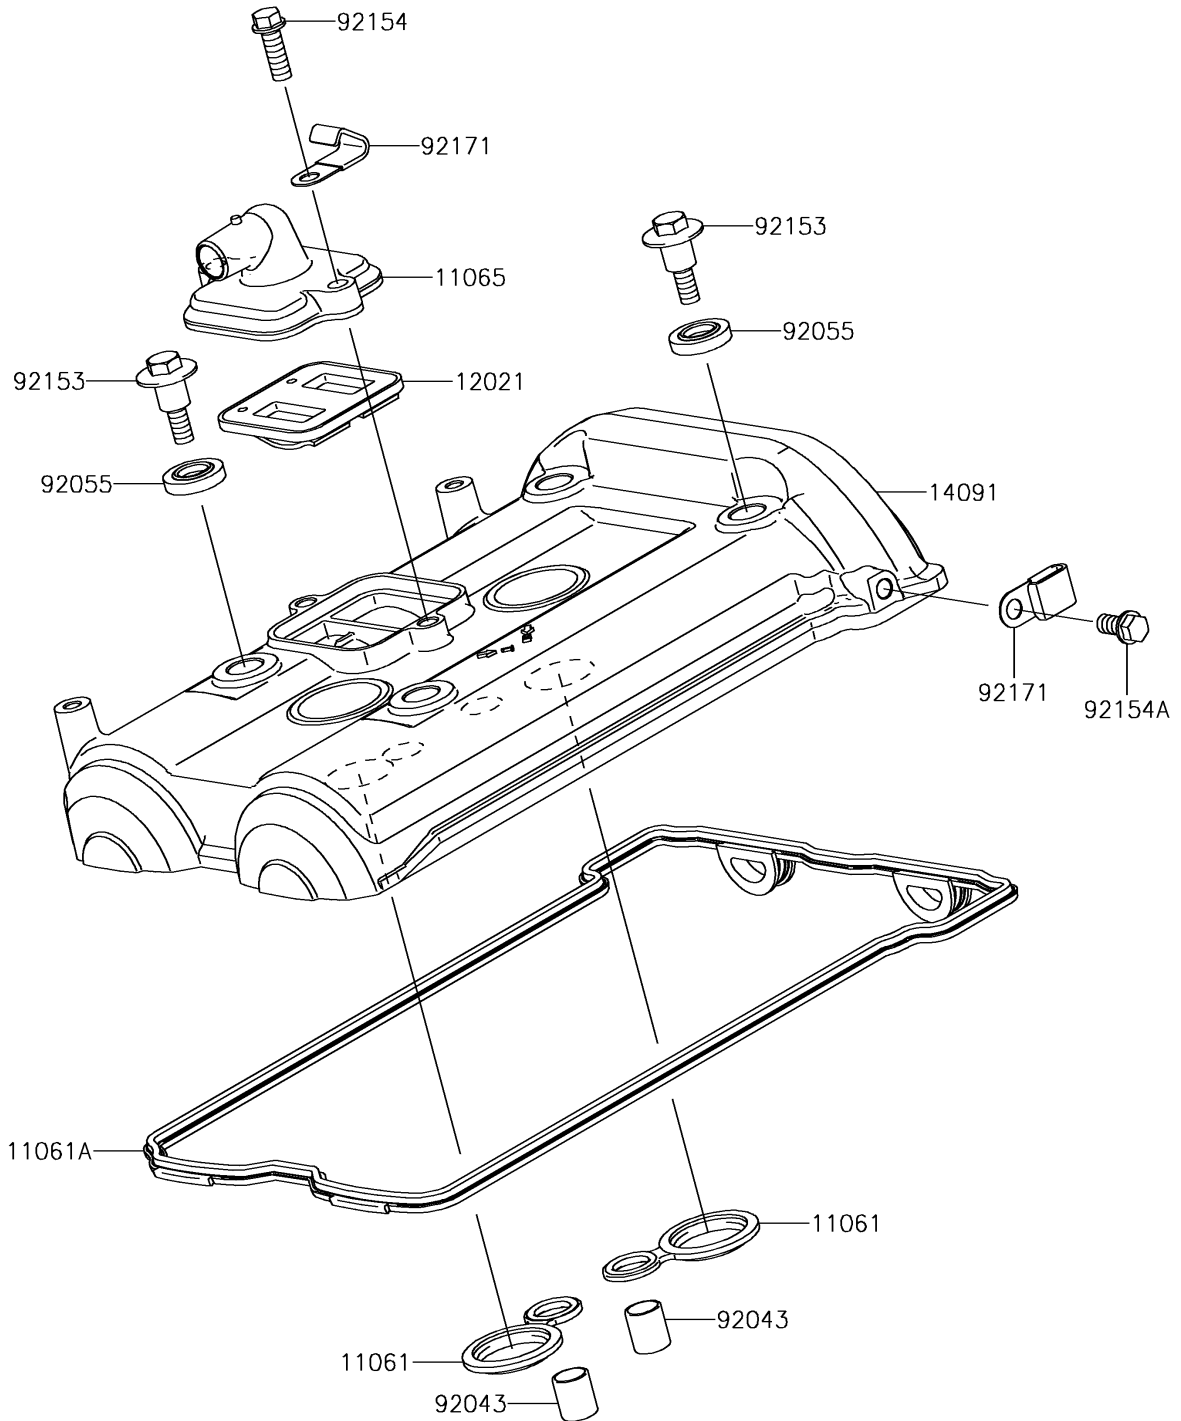

2017 Versys 650 ABS PARTS DIAGRAM

Cylinder Head Cover

E1112

2017 Versys 650 ABS PARTS LIST

Cylinder Head Cover

ITEM NAME	PART NUMBER	QUANTITY
GASKET,SPARK PLUG HOLE (Ref # 11061)	11061-0105	2
GASKET,HEAD COVER (Ref # 11061A)	11061-0170	1
CAP (Ref # 11065)	11065-0709	1
VALVE-ASSY-REED (Ref # 12021)	12021-0708	1
COVER,HEAD (Ref # 14091)	14091-1702	1
PIN,10.1X12X14 (Ref # 92043)	92043-4009	2
RING-O,HEAD COVER BOLT (Ref # 92055)	92055-0195	4
BOLT,HEAD COVER (Ref # 92153)	92153-0793	4
BOLT,FLANGED,6X18 (Ref # 92154)	92154-1775	2
BOLT,FLANGED,6X12 (Ref # 92154A)	92154-1776	1
CLAMP (Ref # 92171)	92171-0813	2