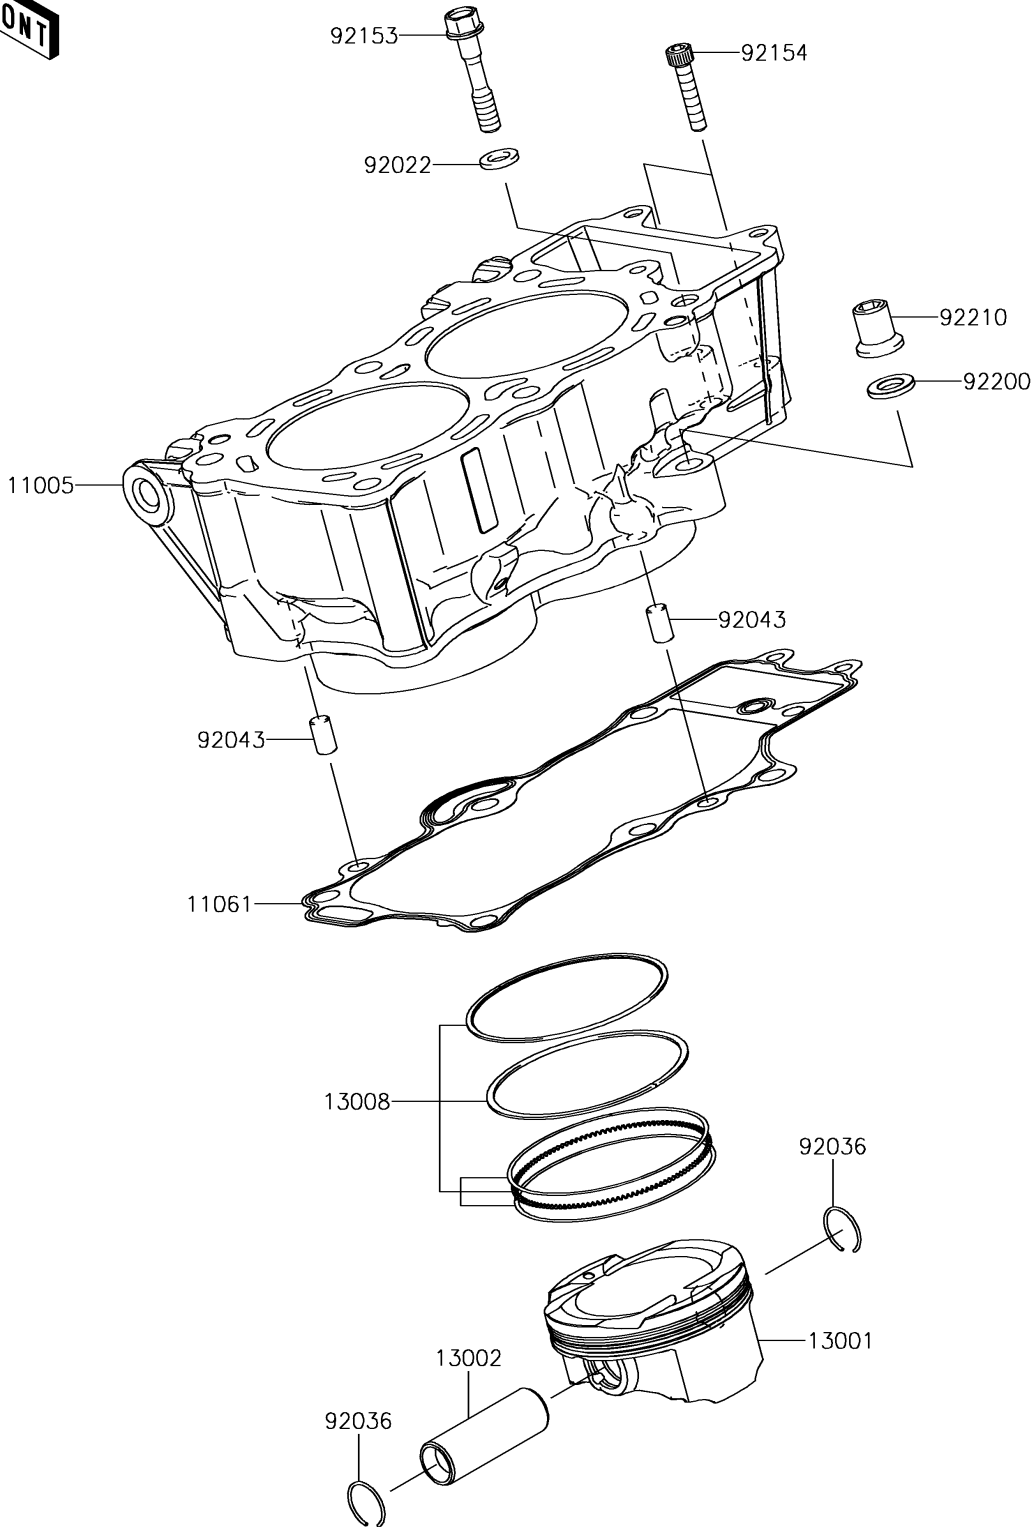

# 2017 Versys 650 ABS PARTS DIAGRAM

Cylinder/Piston(s)

E1120

## 2017 Versys 650 ABS PARTS LIST

Cylinder/Piston(s)

| ITEM NAME                          | PART NUMBER | QUANTITY |
|------------------------------------|-------------|----------|
| CYLINDER-ENGINE (Ref # 11005)      | 11005-0580  | 1        |
| GASKET,CYLINDER BASE (Ref # 11061) | 11061-0171  | 1        |
| PISTON-ENGINE (Ref # 13001)        | 13001-0760  | 2        |
| PIN-PISTON (Ref # 13002)           | 13002-0007  | 2        |
| RING-SET-PISTON (Ref # 13008)      | 13008-1196  | 2        |
| WASHER,9X15.5X2 (Ref # 92022)      | 92022-1401  | 1        |
| RING-SNAP,PISTON PIN (Ref # 92036) | 92036-008   | 4        |
| PIN,8X14 (Ref # 92043)             | 92043-1567  | 2        |
| BOLT,8X43 (Ref # 92153)            | 92153-1011  | 1        |
| BOLT,SOCKET,6X30 (Ref # 92154)     | 92154-0116  | 2        |
| WASHER,10.5X19X2.3 (Ref # 92200)   | 92200-0363  | 1        |
| NUT (Ref # 92210)                  | 92210-0223  | 1        |