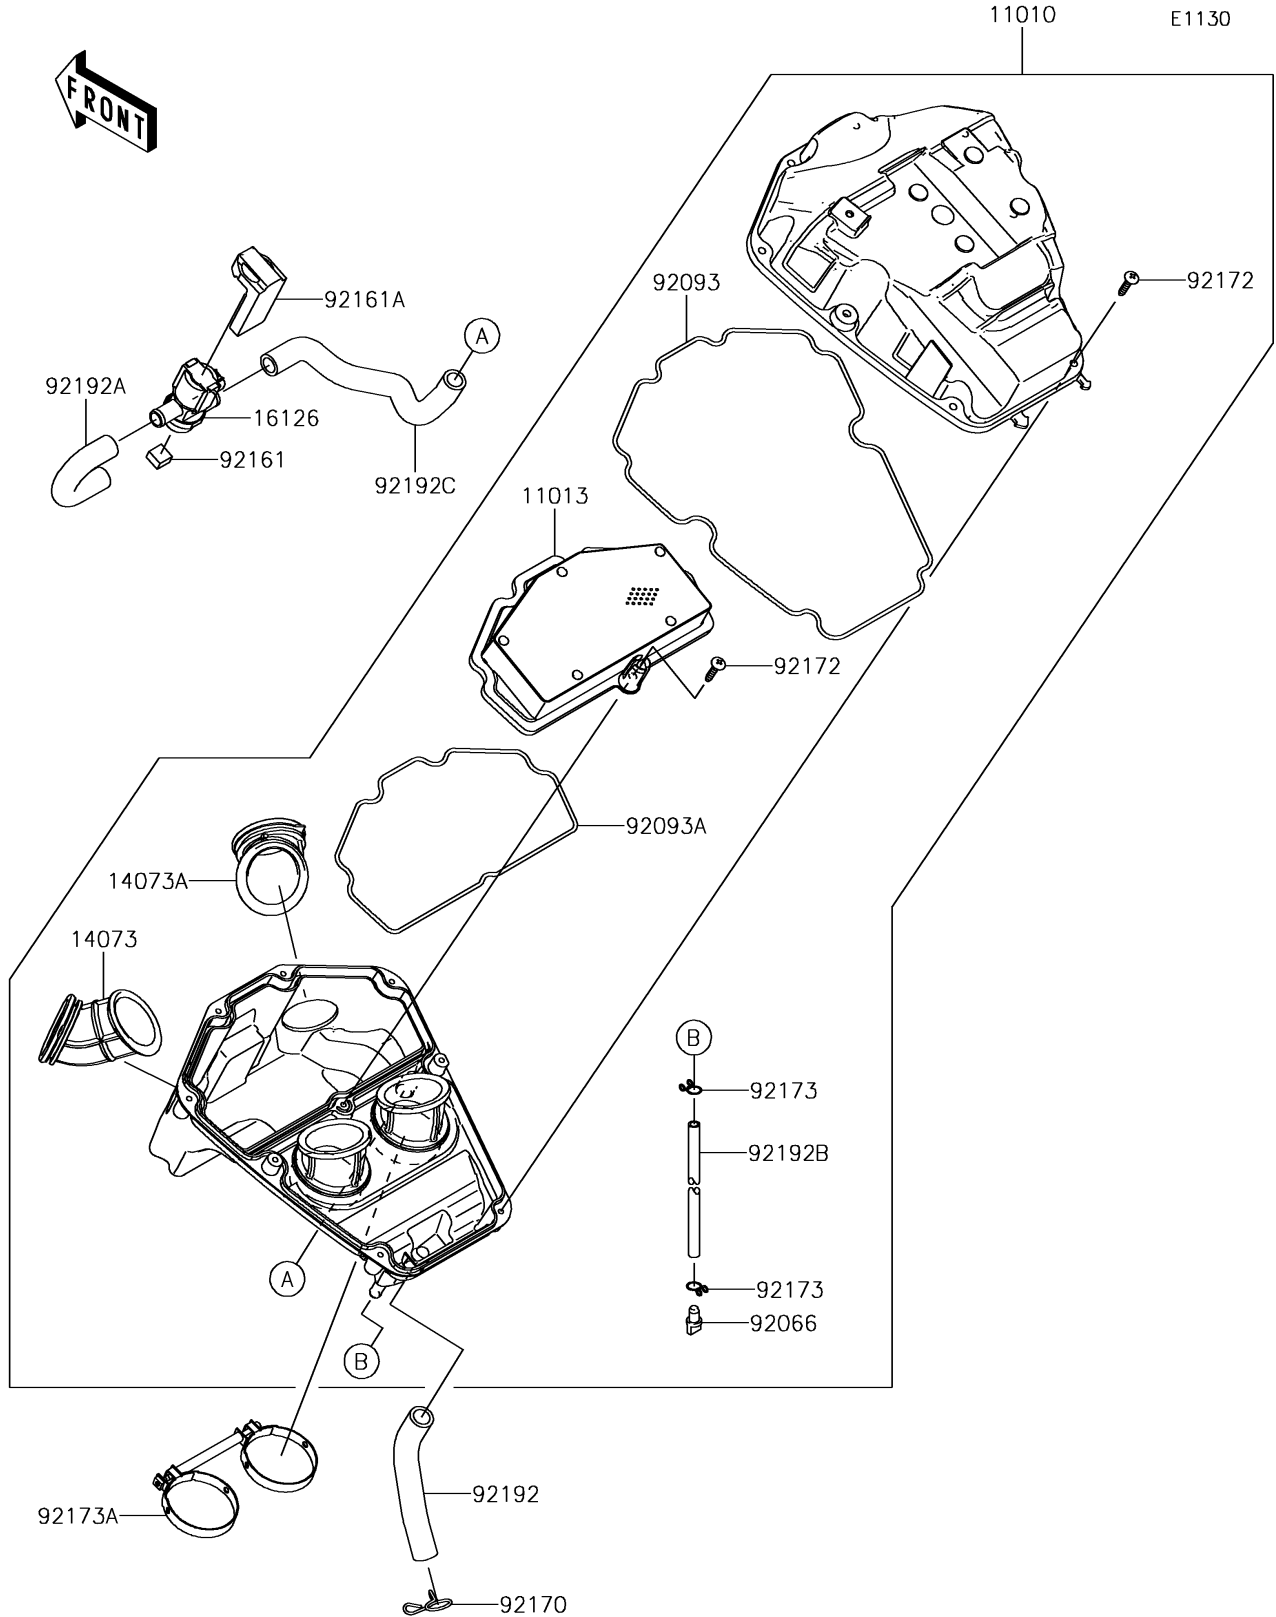

2017 Versys 650 ABS PARTS DIAGRAM

Air Cleaner

2017 Versys 650 ABS PARTS LIST

Air Cleaner

ITEM NAME	PART NUMBER	QUANTITY
FILTER-ASSY-AIR (Ref # 11010)	11010-0841	1
ELEMENT-AIR FILTER (Ref # 11013)	11013-0745	1
DUCT,INTAKE,LH (Ref # 14073)	14073-0799	1
DUCT,INTAKE,RH (Ref # 14073A)	14073-0800	1
VALVE,AIR SWITING (Ref # 16126)	16126-0019	1
PLUG,DRAIN (Ref # 92066)	92066-0782	1
SEAL (Ref # 92093)	92093-0610	1
SEAL,ELEMENT (Ref # 92093A)	92093-0611	1
DAMPER (Ref # 92161)	92161-1374	1
DAMPER (Ref # 92161A)	92161-1933	1
CLAMP (Ref # 92170)	92170-1017	1
SCREW,5X25 (Ref # 92172)	92172-0891	9
CLAMP,10MM (Ref # 92173)	92173-1044	2
CLAMP (Ref # 92173A)	92173-1698	1
TUBE,BREATHER (Ref # 92192)	92192-0958	1
TUBE,ASV-HEAD (Ref # 92192A)	92192-0960	1
TUBE,DRAIN,L=245 (Ref # 92192B)	92192-1380	1
TUBE,ASV-A/C (Ref # 92192C)	92192-1381	1