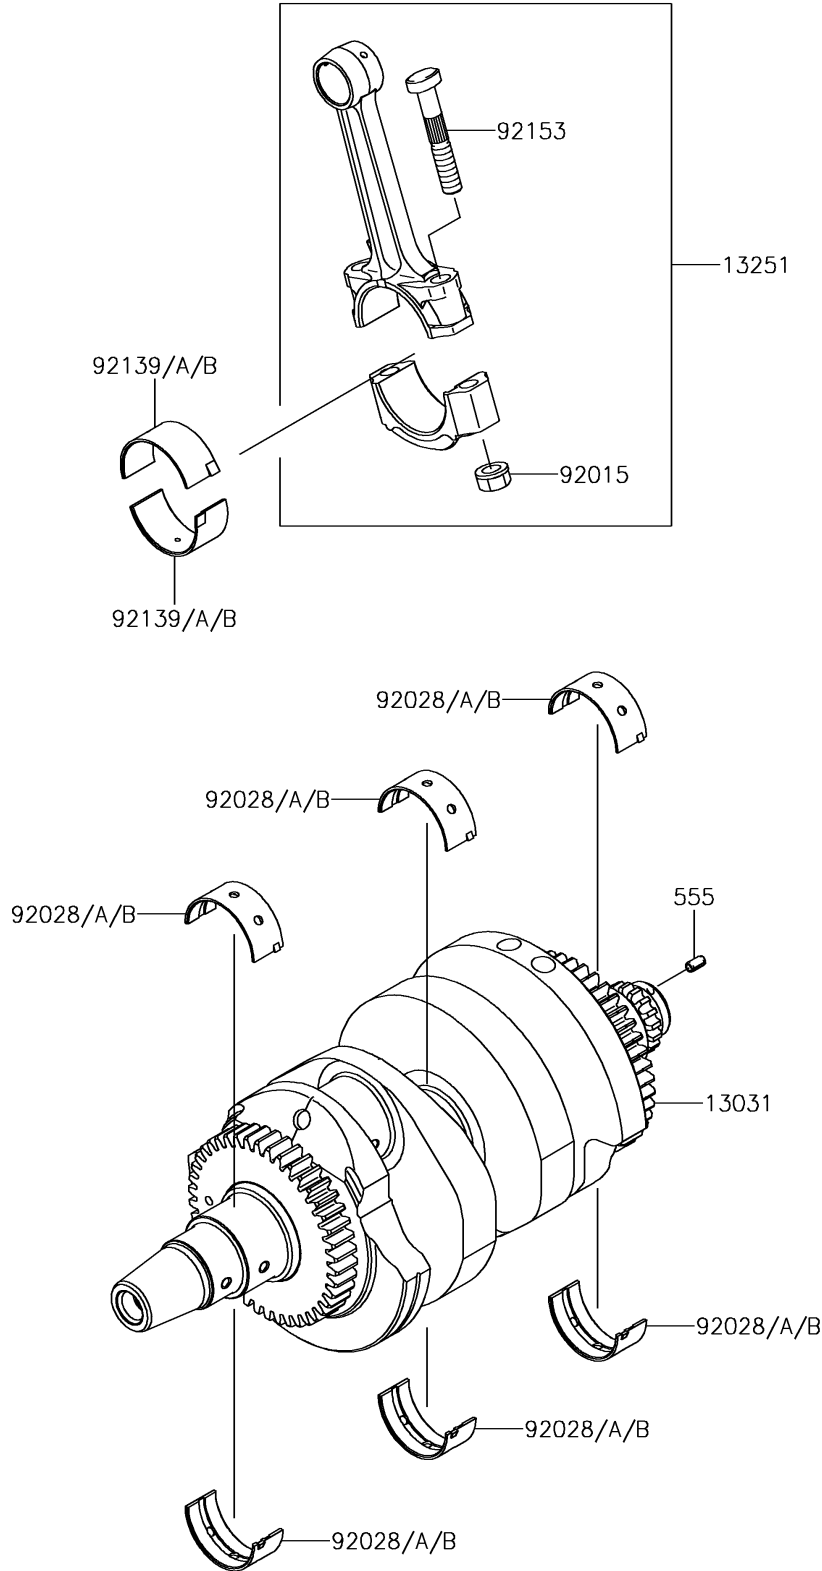

# 2017 Versys 650 ABS PARTS DIAGRAM

Crankshaft

E1321

## 2017 Versys 650 ABS PARTS LIST

### Crankshaft

ITEM NAME	PART NUMBER	QUANTITY
CRANKSHAFT-COMP (Ref # 13031)	13031-0149	1
ROD-ASSY-CONNECTING,K (Ref # 13251)	13251-0010-KK	2
PIN-SPRING,4X8 (Ref # 555)	555A0408	1
NUT,FLANGED,8MM (Ref # 92015)	92015-1311	4
BUSHING,CRANKSHAFT,BLUE (Ref # 92028)	92028-1903	6
BUSHING,CRANKSHAFT,BLACK (Ref # 92028A)	92028-1904	AR
BUSHING,CRANKSHAFT,BROWN (Ref # 92028B)	92028-1905	AR
BUSHING,CON-ROD,BLUE (Ref # 92139)	92139-0114	4
BUSHING,CON-ROD,BLACK (Ref # 92139A)	92139-0115	AR
BUSHING,CON-ROD,BROWN (Ref # 92139B)	92139-0116	AR
BOLT,CON-ROD,8X49 (Ref # 92153)	92153-0957	4