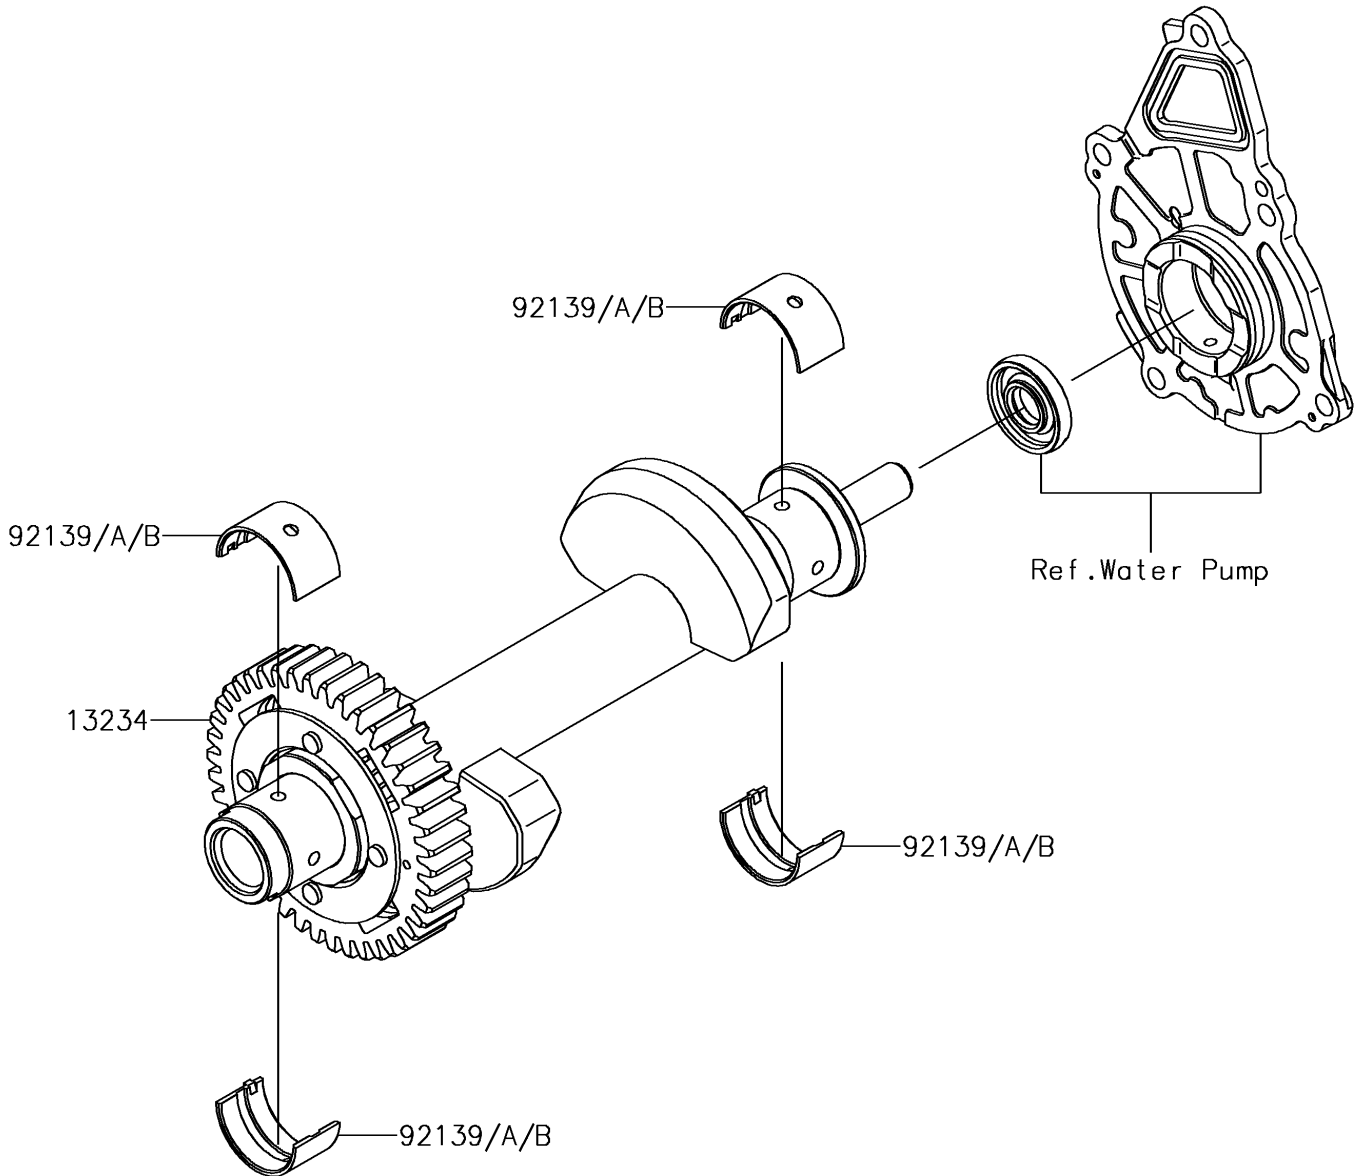

2017 Versys 650 ABS PARTS DIAGRAM

Balancer

E1323

2017 Versys 650 ABS PARTS LIST

Balancer

ITEM NAME	PART NUMBER	QUANTITY
SHAFT-COMP,BALANCER (Ref # 13234)	13234-0043	1
BUSHING,BALANCER,BLUE (Ref # 92139)	92139-0117	4
BUSHING,BALANCER,BLACK (Ref # 92139A)	92139-0118	AR
BUSHING,BALANCER,BROWN (Ref # 92139B)	92139-0119	AR