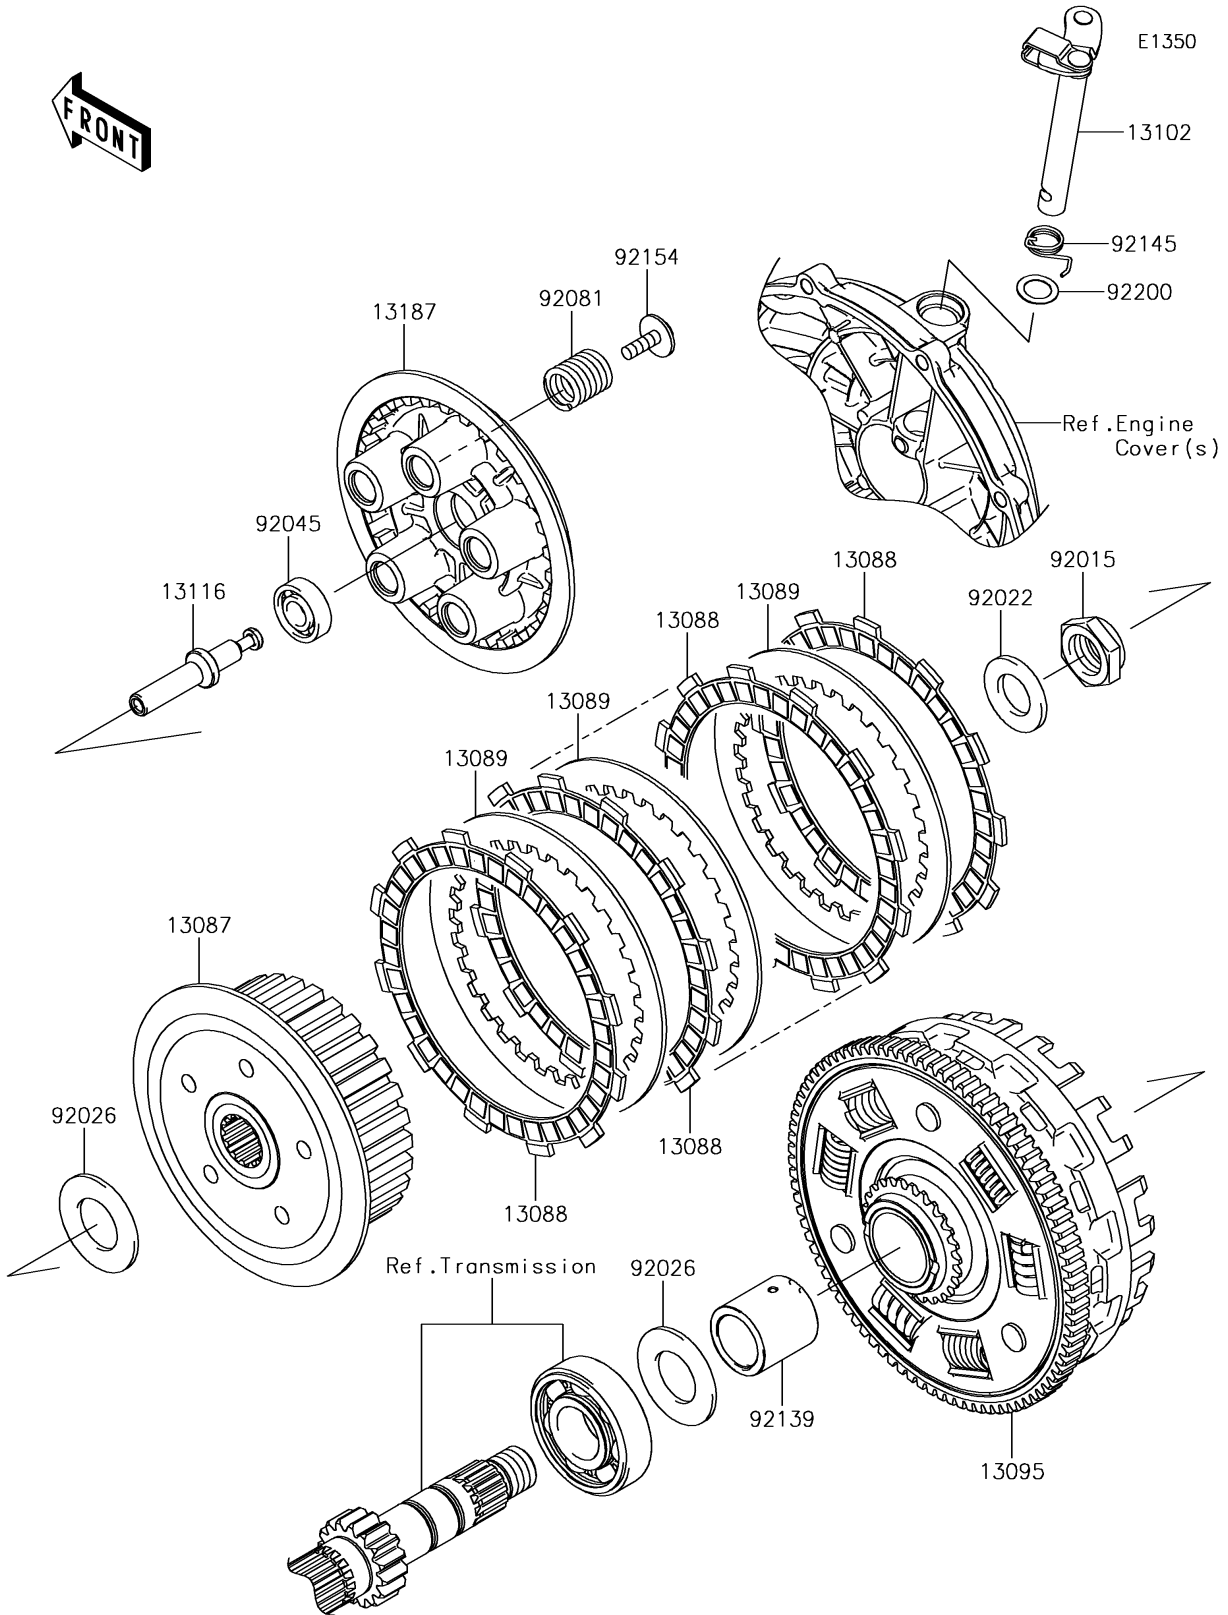

# 2017 Versys 650 ABS PARTS DIAGRAM

Clutch

## 2017 Versys 650 ABS PARTS LIST

### Clutch

ITEM NAME	PART NUMBER	QUANTITY
HUB-CLUTCH (Ref # 13087)	13087-0046	1
PLATE-FRICTION (Ref # 13088)	13088-1105	7
PLATE-CLUTCH,T=2.3 (Ref # 13089)	13089-0016	6
HOUSING-COMP-CLUTCH (Ref # 13095)	13095-0559	1
RELEASE-COMP-CLUTCH (Ref # 13102)	13102-0037	1
ROD-PUSH (Ref # 13116)	13116-0035	1
PLATE-CLUTCH OPERATING (Ref # 13187)	13187-0017	1
NUT,20MM (Ref # 92015)	92015-1555	1
WASHER,20.3X36X3.7 (Ref # 92022)	92022-1868	1
SPACER,25.5X47X2.5 (Ref # 92026)	92026-0716	2
BEARING-BALL,6001C3ML01 (Ref # 92045)	92045-1235	1
SPRING,CLUTCH (Ref # 92081)	92081-1033	5
BUSHING (Ref # 92139)	92139-0710	1
SPRING,CLUTCH RELEASE (Ref # 92145)	92145-0066	1
BOLT,UPSET-WP,6X20 (Ref # 92154)	92154-0079	5
WASHER,12X18.5X0.5 (Ref # 92200)	92200-1487	1