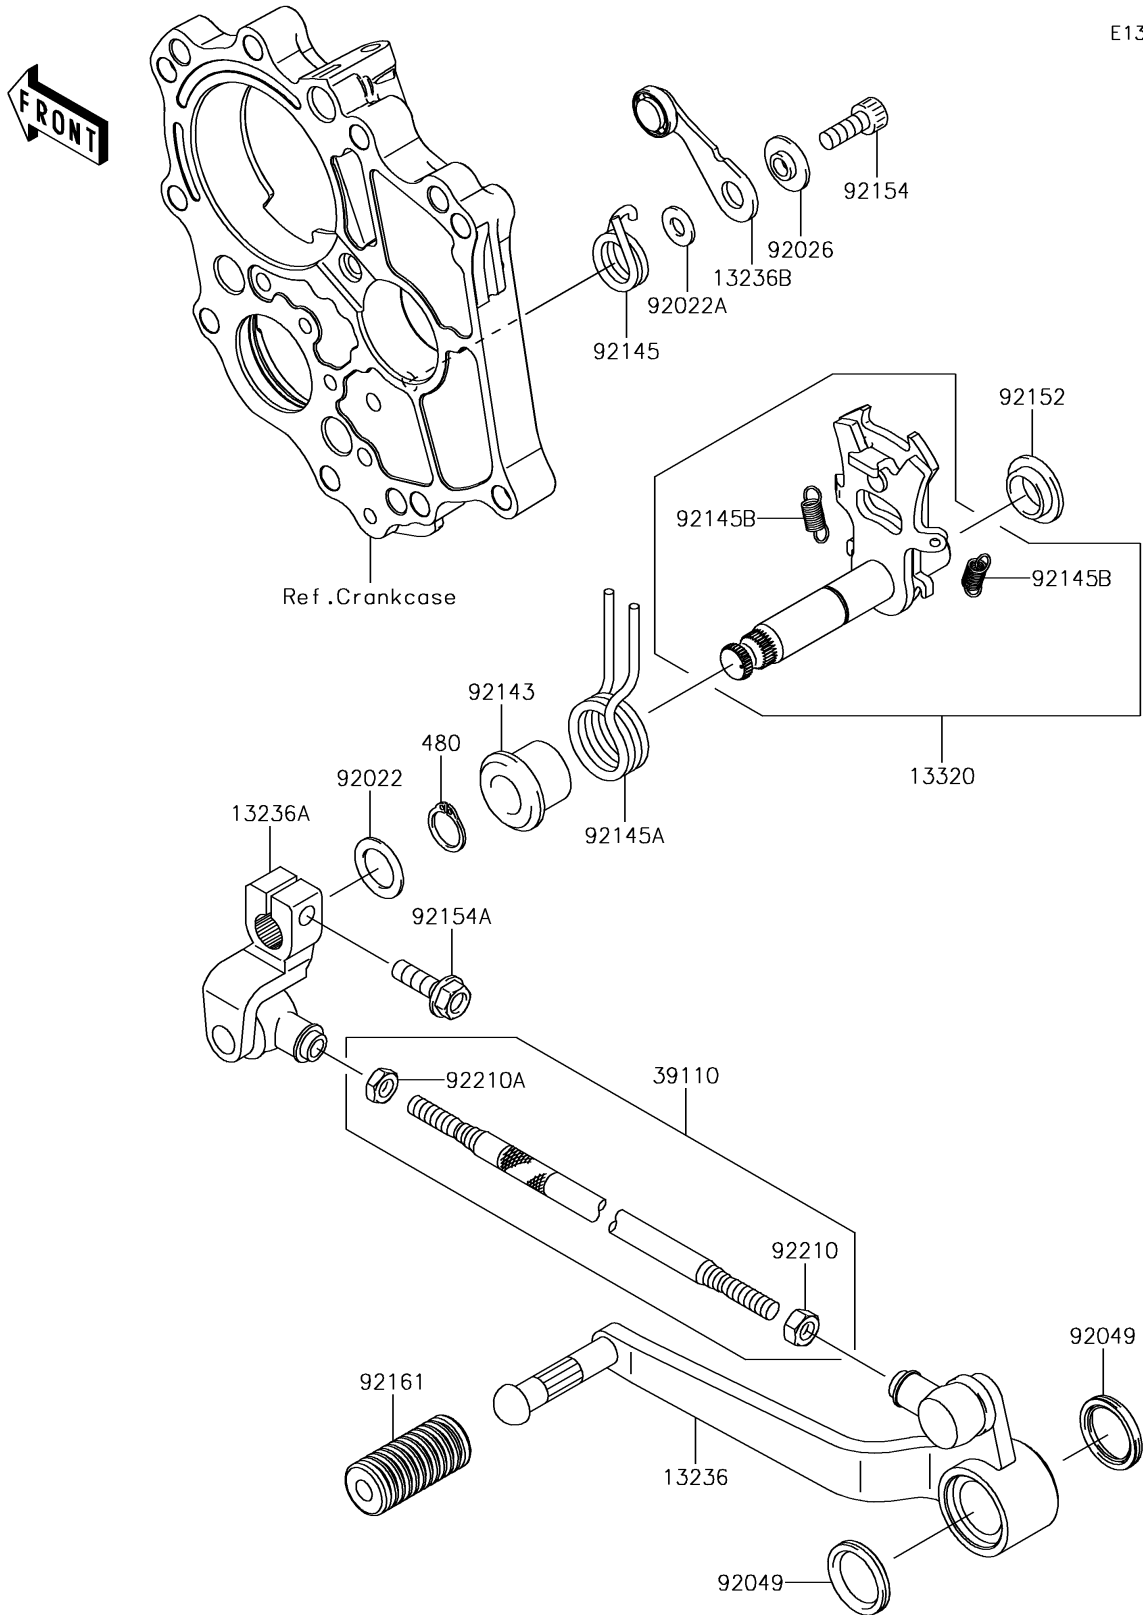

# 2017 Versys 650 ABS PARTS DIAGRAM

## Gear Change Mechanism

E1370

## 2017 Versys 650 ABS PARTS LIST

### Gear Change Mechanism

ITEM NAME	PART NUMBER	QUANTITY
LEVER-COMP,PEDAL (Ref # 13236)	13236-0136	1
LEVER-COMP (Ref # 13236A)	13236-0137	1
LEVER-COMP,POSITION (Ref # 13236B)	13236-0170	1
LEVER-ASSY,CHANGE SHAFT (Ref # 13320)	13320-0032	1
ROD-ASSY-TIE (Ref # 39110)	39110-0033	1
CIRCLIP-TYPE-C,13MM (Ref # 480)	480J1300	1
WASHER,13.3X20X1 (Ref # 92022)	92022-1496	1
WASHER,6X12.8X1.2 (Ref # 92022A)	92022-1827	1
SPACER (Ref # 92026)	92026-1217	1
SEAL-OIL (Ref # 92049)	92049-0103	2
COLLAR,RETURN SPRING (Ref # 92143)	92143-1498	1
SPRING,POSITION (Ref # 92145)	92145-0304	1
SPRING,RETURN (Ref # 92145A)	92145-0326	1
SPRING,5.5X0.7X18 (Ref # 92145B)	92145-0703	2
COLLAR (Ref # 92152)	92152-1075	1
BOLT,SOCKET,6X16 (Ref # 92154)	92154-0235	1
BOLT,FLANGED,6X20 (Ref # 92154A)	92154-0786	1
DAMPER,CHANGE PEDAL (Ref # 92161)	92161-1300	1
NUT,6MM (Ref # 92210)	92210-1100	1
NUT,LEFT HANDED,6MM (Ref # 92210A)	92210-1101	1