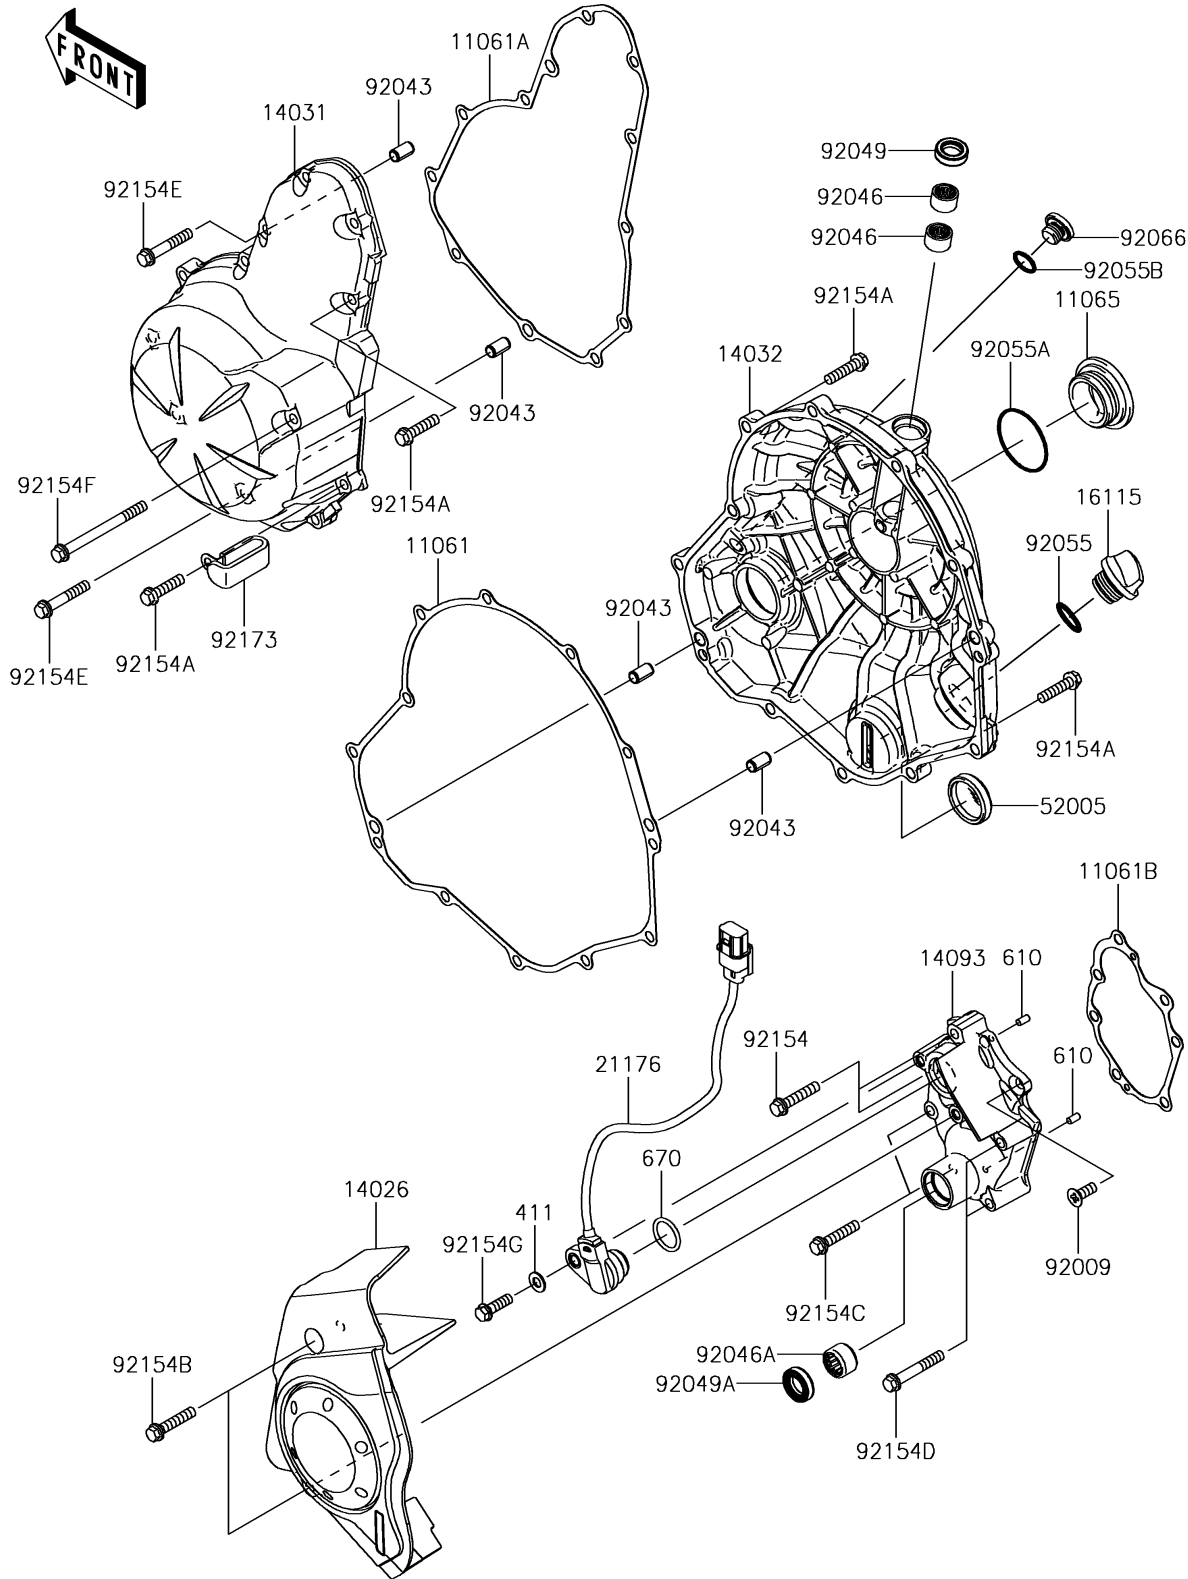

# 2017 Versys 650 ABS PARTS DIAGRAM

Engine Cover(s)

E1431

## 2017 Versys 650 ABS PARTS LIST

### Engine Cover(s)

ITEM NAME	PART NUMBER	QUANTITY
GASKET,CLUTCH COVER (Ref # 11061)	11061-0164	1
GASKET,GENERATOR COVER (Ref # 11061A)	11061-0165	1
GASKET,TRANSMISSION COVER (Ref # 11061B)	11061-0166	1
CAP (Ref # 11065)	11065-0281	1
COVER-CHAIN (Ref # 14026)	14026-0129	1
COVER-GENERATOR (Ref # 14031)	14031-0096	1
COVER-CLUTCH (Ref # 14032)	14032-0115	1
COVER,TRANSMISSION (Ref # 14093)	14093-0463	1
CAP-OIL FILLER (Ref # 16115)	16115-1053	1
SENSOR,GEAR POSITION (Ref # 21176)	21176-0820	1
WASHER-PLAIN,6MM (Ref # 411)	411AA0600	1
GAUGE,OIL LEVEL (Ref # 52005)	52005-0071	1
ROLLER,4X8 (Ref # 610)	610A0408	2
O RING,18MM (Ref # 670)	670D2018	1
SCREW,6X16 (Ref # 92009)	92009-1360	1
PIN,6.2X8X14 (Ref # 92043)	92043-1263	4
BEARING-NEEDLE,HK1210FM (Ref # 92046)	92046-0034	2
BEARING-NEEDLE,HK1312 (Ref # 92046A)	92046-1148	1
SEAL-OIL,CLUTCH RELEASE (Ref # 92049)	92049-1475	1
SEAL-OIL,TC13225.5 (Ref # 92049A)	92049-1519	1
RING-O,19.8MM (Ref # 92055)	92055-0844	1
RING-O,39.4MM (Ref # 92055A)	92055-0849	1
RING-O,13.0X1.9 (Ref # 92055B)	92055-1011	1
PLUG,12X9.1 (Ref # 92066)	92066-0131	1
BOLT,FLANGED,6X30 (Ref # 92154)	92154-0727	2
BOLT,FLANGED,6X25 (Ref # 92154A)	92154-0819	21
BOLT,FLANGED,6X30 (Ref # 92154B)	92154-1772	2
BOLT,FLANGED,6X30 (Ref # 92154C)	92154-1773	2
BOLT,FLANGED,6X40 (Ref # 92154D)	92154-1774	2

### Engine Cover(s)

ITEM NAME	PART NUMBER	QUANTITY
BOLT,FLANGED,6X35 (Ref # 92154E)	92154-1779	2
BOLT,FLANGED,6X70 (Ref # 92154F)	92154-1780	1
BOLT,FLANGED,6X20 (Ref # 92154G)	92154-2130	1
CLAMP (Ref # 92173)	92173-0725	1