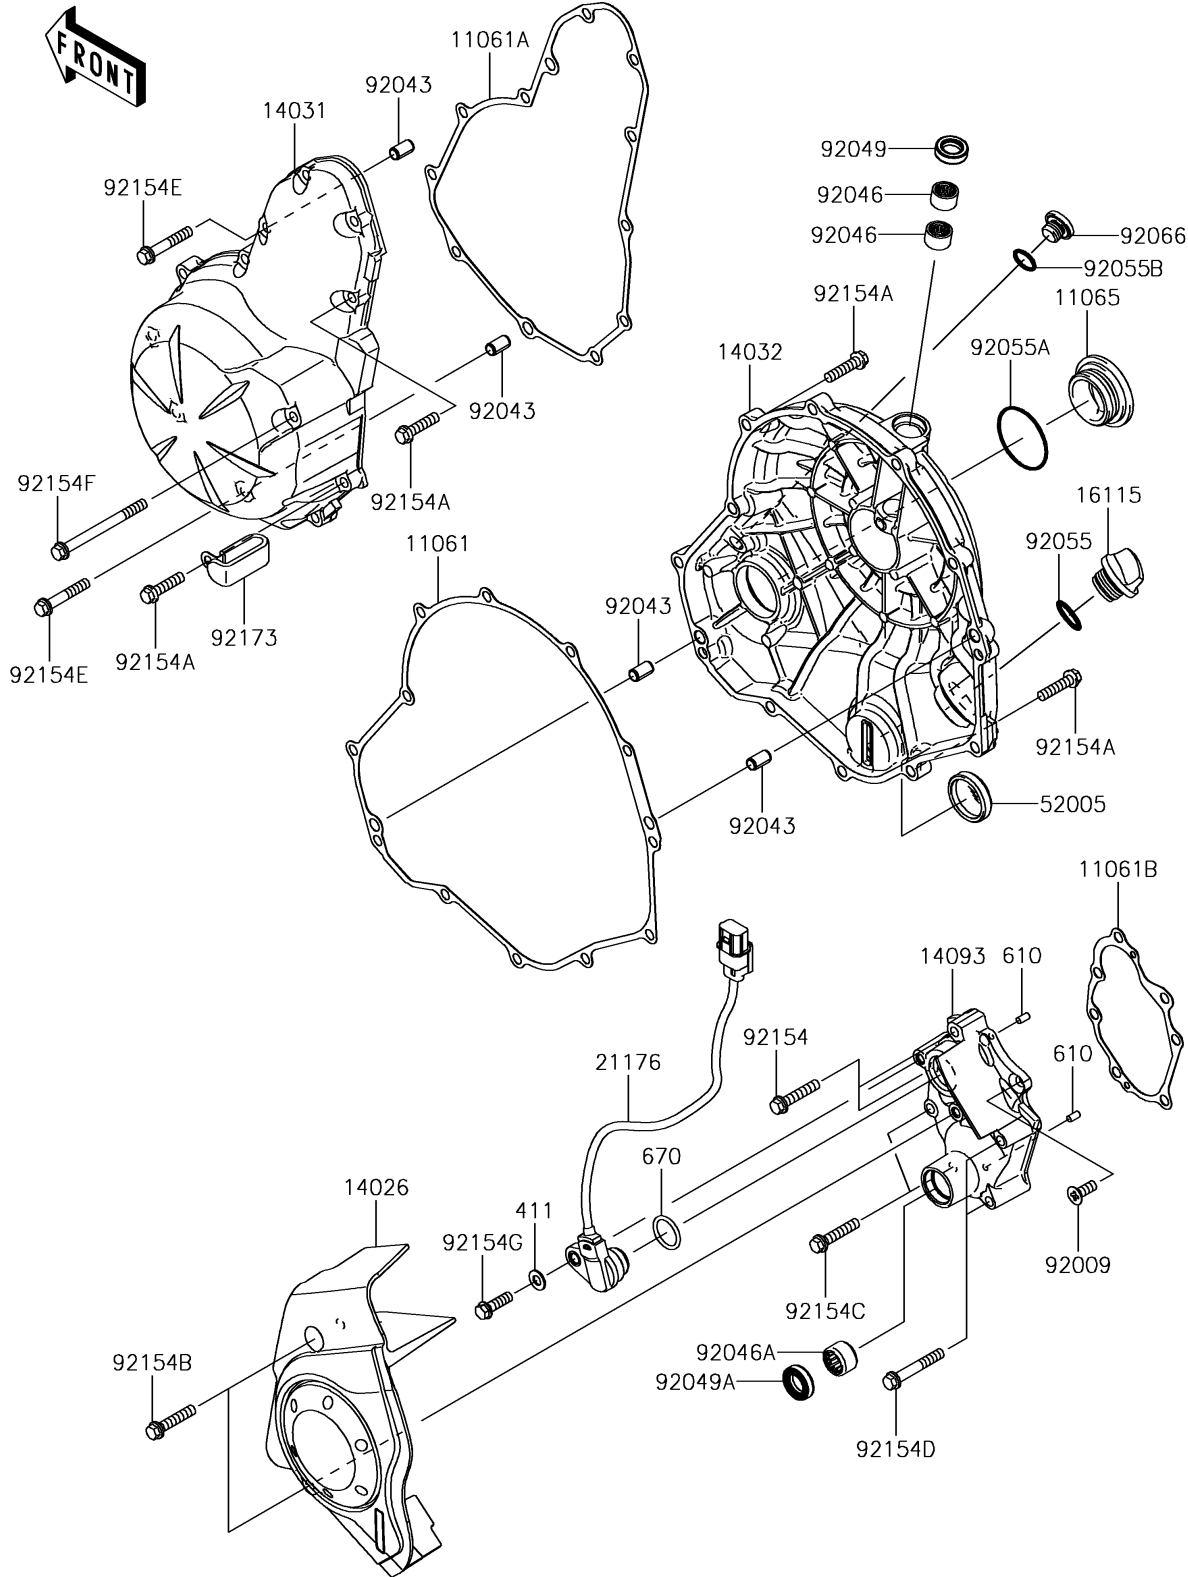

2018 VERSYS® 650 ABS PARTS DIAGRAM

Engine Cover(s)

E1431

2018 VERSYS® 650 ABS PARTS LIST

Engine Cover(s)

ITEM NAME	PART NUMBER	QUANTITY
GASKET,CLUTCH COVER (Ref # 11061)	11061-0164	1
GASKET,GENERATOR COVER (Ref # 11061A)	11061-0165	1
GASKET,TRANSMISSION COVER (Ref # 11061B)	11061-0166	1
CAP (Ref # 11065)	11065-0281	1
COVER-CHAIN (Ref # 14026)	14026-0129	1
COVER-GENERATOR (Ref # 14031)	14031-0096	1
COVER-CLUTCH (Ref # 14032)	14032-0115	1
COVER,TRANSMISSION (Ref # 14093)	14093-0463	1
CAP-OIL FILLER (Ref # 16115)	16115-1053	1
SENSOR,GEAR POSITION (Ref # 21176)	21176-0820	1
WASHER-PLAIN,6MM (Ref # 411)	411AA0600	1
GAUGE,OIL LEVEL (Ref # 52005)	52005-0071	1
ROLLER,4X8 (Ref # 610)	610A0408	2
O RING,18MM (Ref # 670)	670D2018	1
SCREW,6X16 (Ref # 92009)	92009-1360	1
PIN,6.2X8X14 (Ref # 92043)	92043-1263	4
BEARING-NEEDLE,HK1210FM (Ref # 92046)	92046-0034	2
BEARING-NEEDLE,HK1312 (Ref # 92046A)	92046-1148	1
SEAL-OIL,CLUTCH RELEASE (Ref # 92049)	92049-1475	1
SEAL-OIL,TC13225.5 (Ref # 92049A)	92049-1519	1
RING-O,19.8MM (Ref # 92055)	92055-0844	1
RING-O,39.4MM (Ref # 92055A)	92055-0849	1
RING-O,13.0X1.9 (Ref # 92055B)	92055-1011	1
PLUG,12X9.1 (Ref # 92066)	92066-0131	1
BOLT,FLANGED,6X30 (Ref # 92154)	92154-0727	2
BOLT,FLANGED,6X25 (Ref # 92154A)	92154-0819	21
BOLT,FLANGED,6X30 (Ref # 92154B)	92154-1772	2
BOLT,FLANGED,6X30 (Ref # 92154C)	92154-1773	2
BOLT,FLANGED,6X40 (Ref # 92154D)	92154-1774	2

2018 VERSYS® 650 ABS PARTS LIST

Engine Cover(s)

ITEM NAME	PART NUMBER	QUANTITY
BOLT,FLANGED,6X35 (Ref # 92154E)	92154-1779	2
BOLT,FLANGED,6X70 (Ref # 92154F)	92154-1780	1
BOLT,FLANGED,6X20 (Ref # 92154G)	92154-2130	1
CLAMP (Ref # 92173)	92173-0725	1