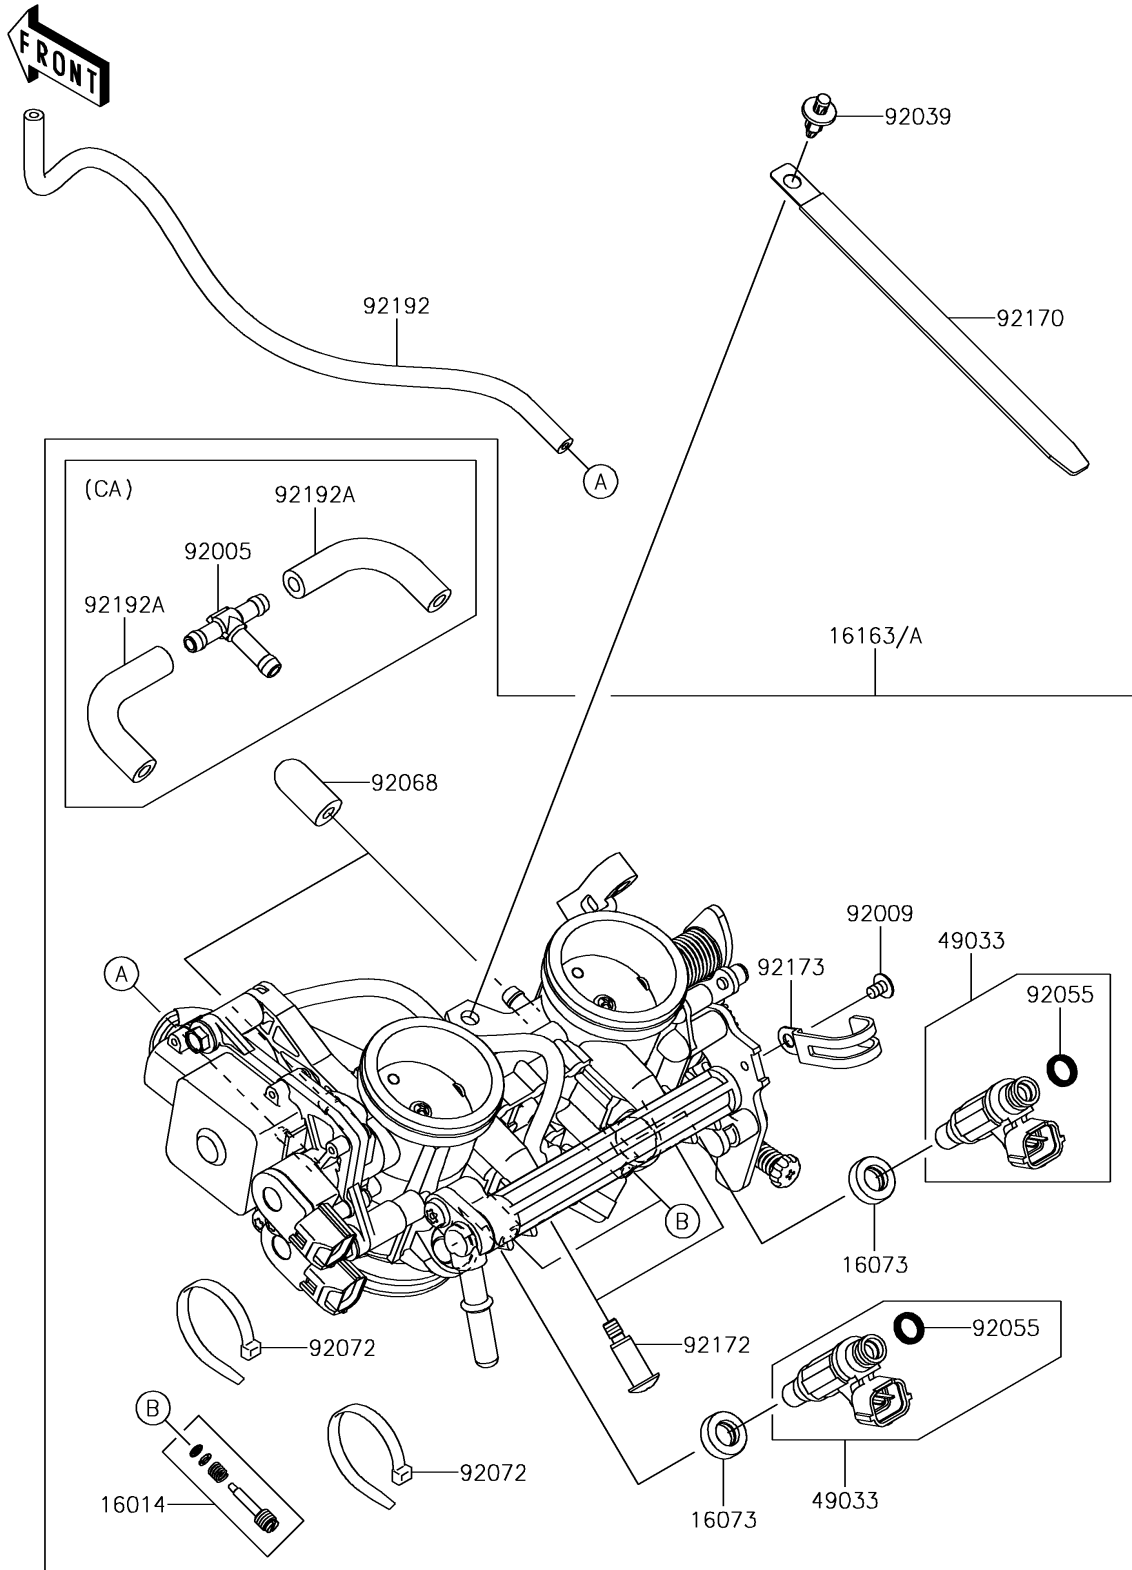

# 2017 Versys 650 ABS PARTS DIAGRAM

Throttle

E1510

## 2017 Versys 650 ABS PARTS LIST

### Throttle

ITEM NAME	PART NUMBER	QUANTITY
SCREW-PILOT AIR (Ref # 16014)	16014-0002	2
INSULATOR (Ref # 16073)	16073-3707	2
THROTTLE-ASSY (Ref # 16163)	16163-0827	1
NOZZLE-INJECTION (Ref # 49033)	49033-0011	2
SCREW,CLAMP (Ref # 92009)	92009-1860	1
RIVET (Ref # 92039)	92039-0068	1
RING-O,INJECTION NOZZLE (Ref # 92055)	92055-1622	2
PLUG,12X25 (Ref # 92068)	92068-006	2
BAND,SUB-HARNESS (Ref # 92072)	92072-0012	2
CLAMP,L=150 (Ref # 92170)	92170-1114	1
SCREW,PIPE INJECTION (Ref # 92172)	92172-0064	2
CLAMP (Ref # 92173)	92173-0288	1
TUBE,3X6.7X300 (Ref # 92192)	92192-0977	1