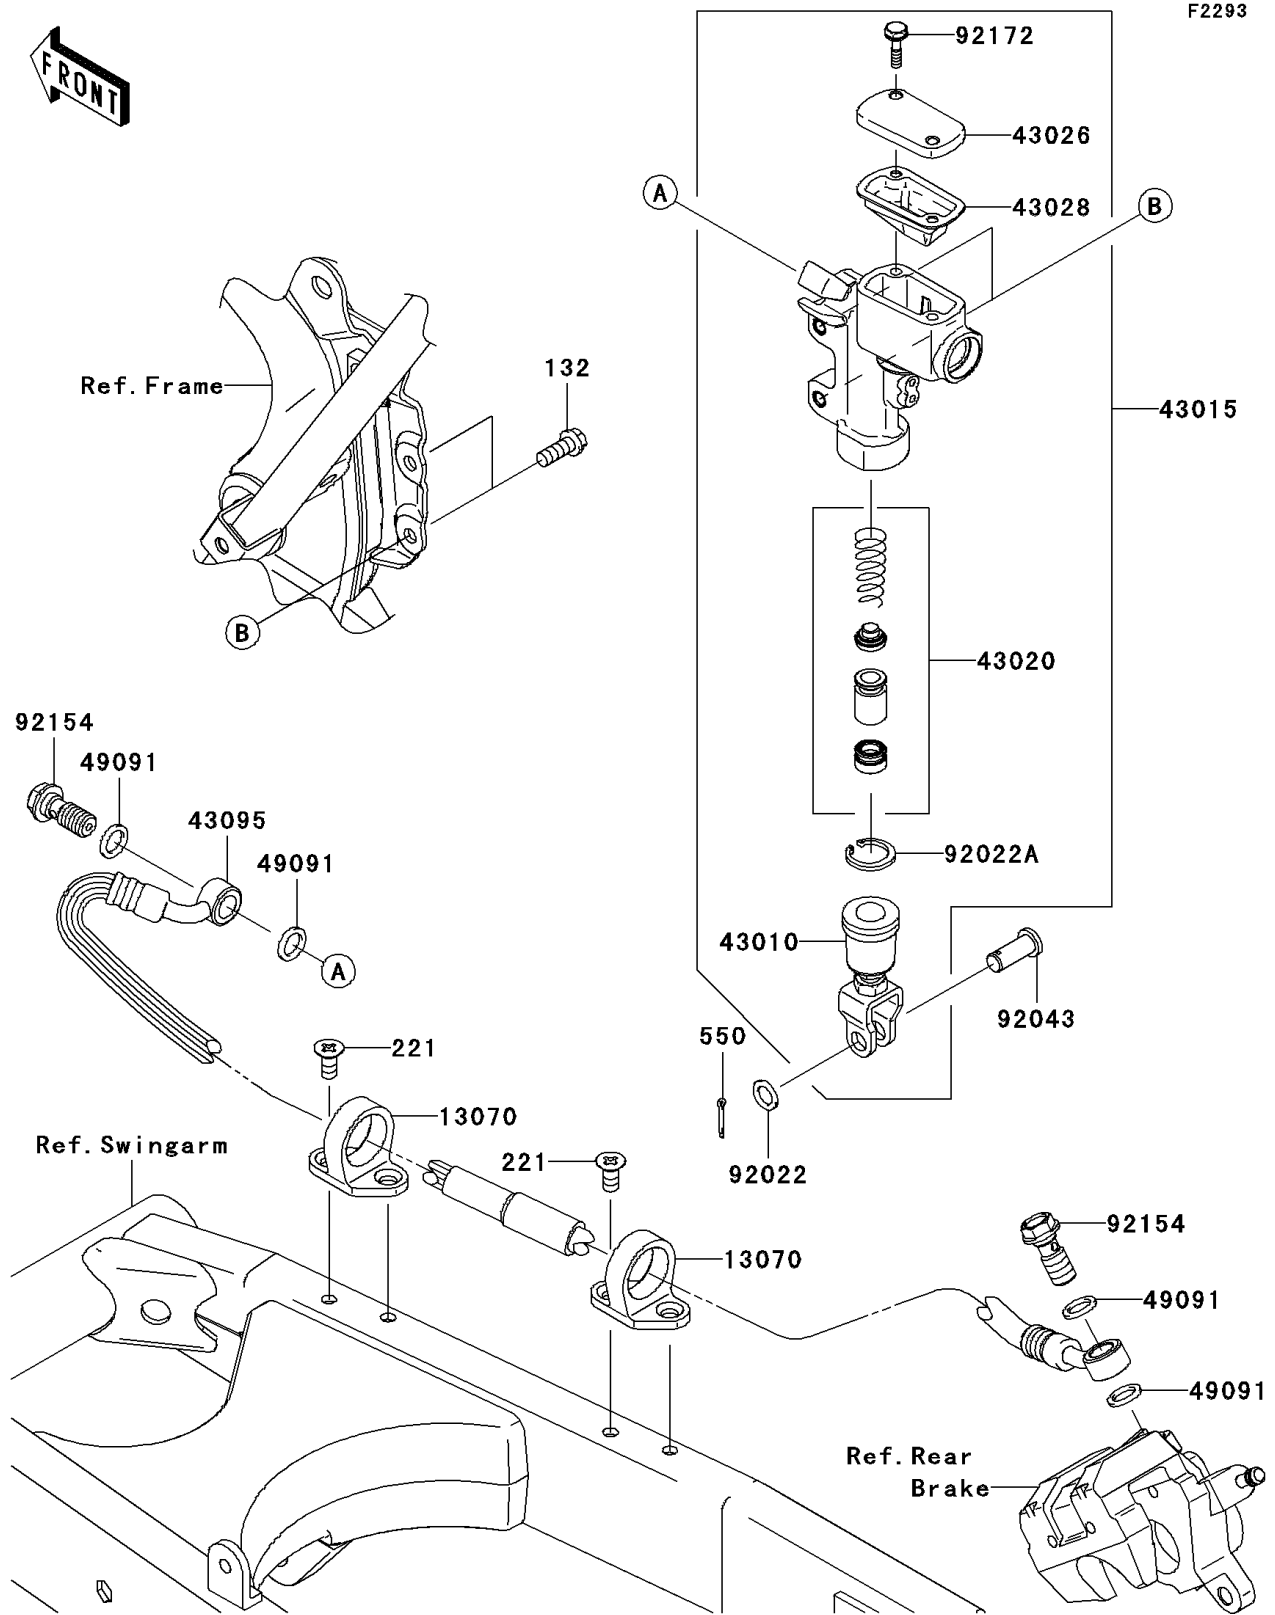

2008 KLX®140 PARTS DIAGRAM

Rear Master Cylinder

2008 KLX®140 PARTS LIST

Rear Master Cylinder

ITEM NAME	PART NUMBER	QUANTITY
BOLT-FLANGED-SMALL,6X16 (Ref # 132)	132BA0616	2
SCREW-CSK-CROS,6X10 (Ref # 221)	221AA0610	4
PIN-COTTER,2.0X15 (Ref # 550)	550AA2015	1
GUIDE,HOSE (Ref # 13070)	13070-1144	2
ROD-ASSY-BRAKE (Ref # 43010)	43010-0006	1
CYLINDER-ASSY-MASTER,RR (Ref # 43015)	43015-0099	1
PISTON-COMP-BRAKE (Ref # 43020)	43020-1094	1
CAP-BRAKE (Ref # 43026)	43026-0008	1
DIAPHRAGM (Ref # 43028)	43028-1092	1
HOSE-BRAKE,RR (Ref # 43095)	43095-0336	1
WASHER-SEAL,10.1X14.5X1.5 (Ref # 49091)	49091-0001	4
WASHER,8.5X13X1 (Ref # 92022)	92022-1028	1
WASHER,CIRCRIP (Ref # 92022A)	92022-1601	1
PIN (Ref # 92043)	92043-0004	1
BOLT,OIL,L=23 (Ref # 92154)	92154-0226	2
SCREW (Ref # 92172)	92172-0286	2