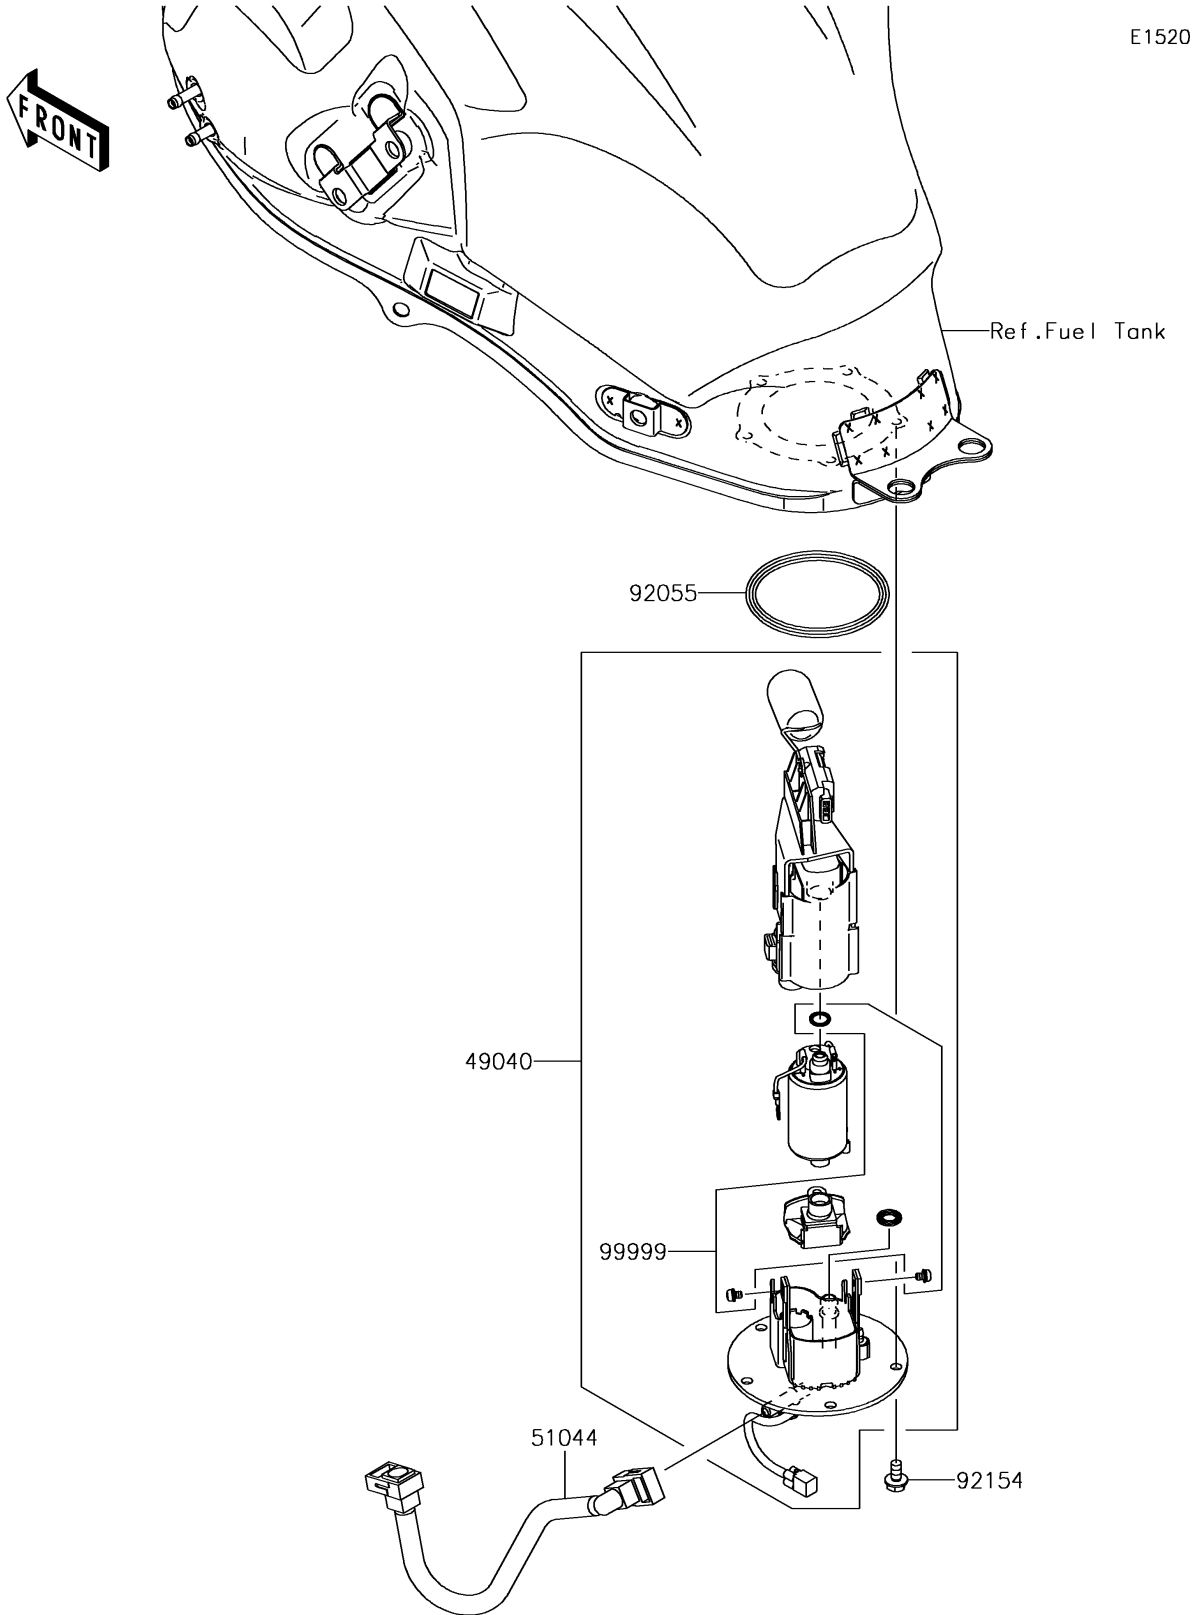

2017 Versys 650 ABS PARTS DIAGRAM

Fuel Pump

2017 Versys 650 ABS PARTS LIST

Fuel Pump

ITEM NAME	PART NUMBER	QUANTITY
PUMP-FUEL (Ref # 49040)	49040-0737	1
TUBE-ASSY,FUEL (Ref # 51044)	51044-0849	1
RING-O,74.6X5.7 (Ref # 92055)	92055-0728	1
BOLT,FLANGED,6X12 (Ref # 92154)	92154-1848	5
KIT,FUEL FILTER (Ref # 99999)	99999-0525	1