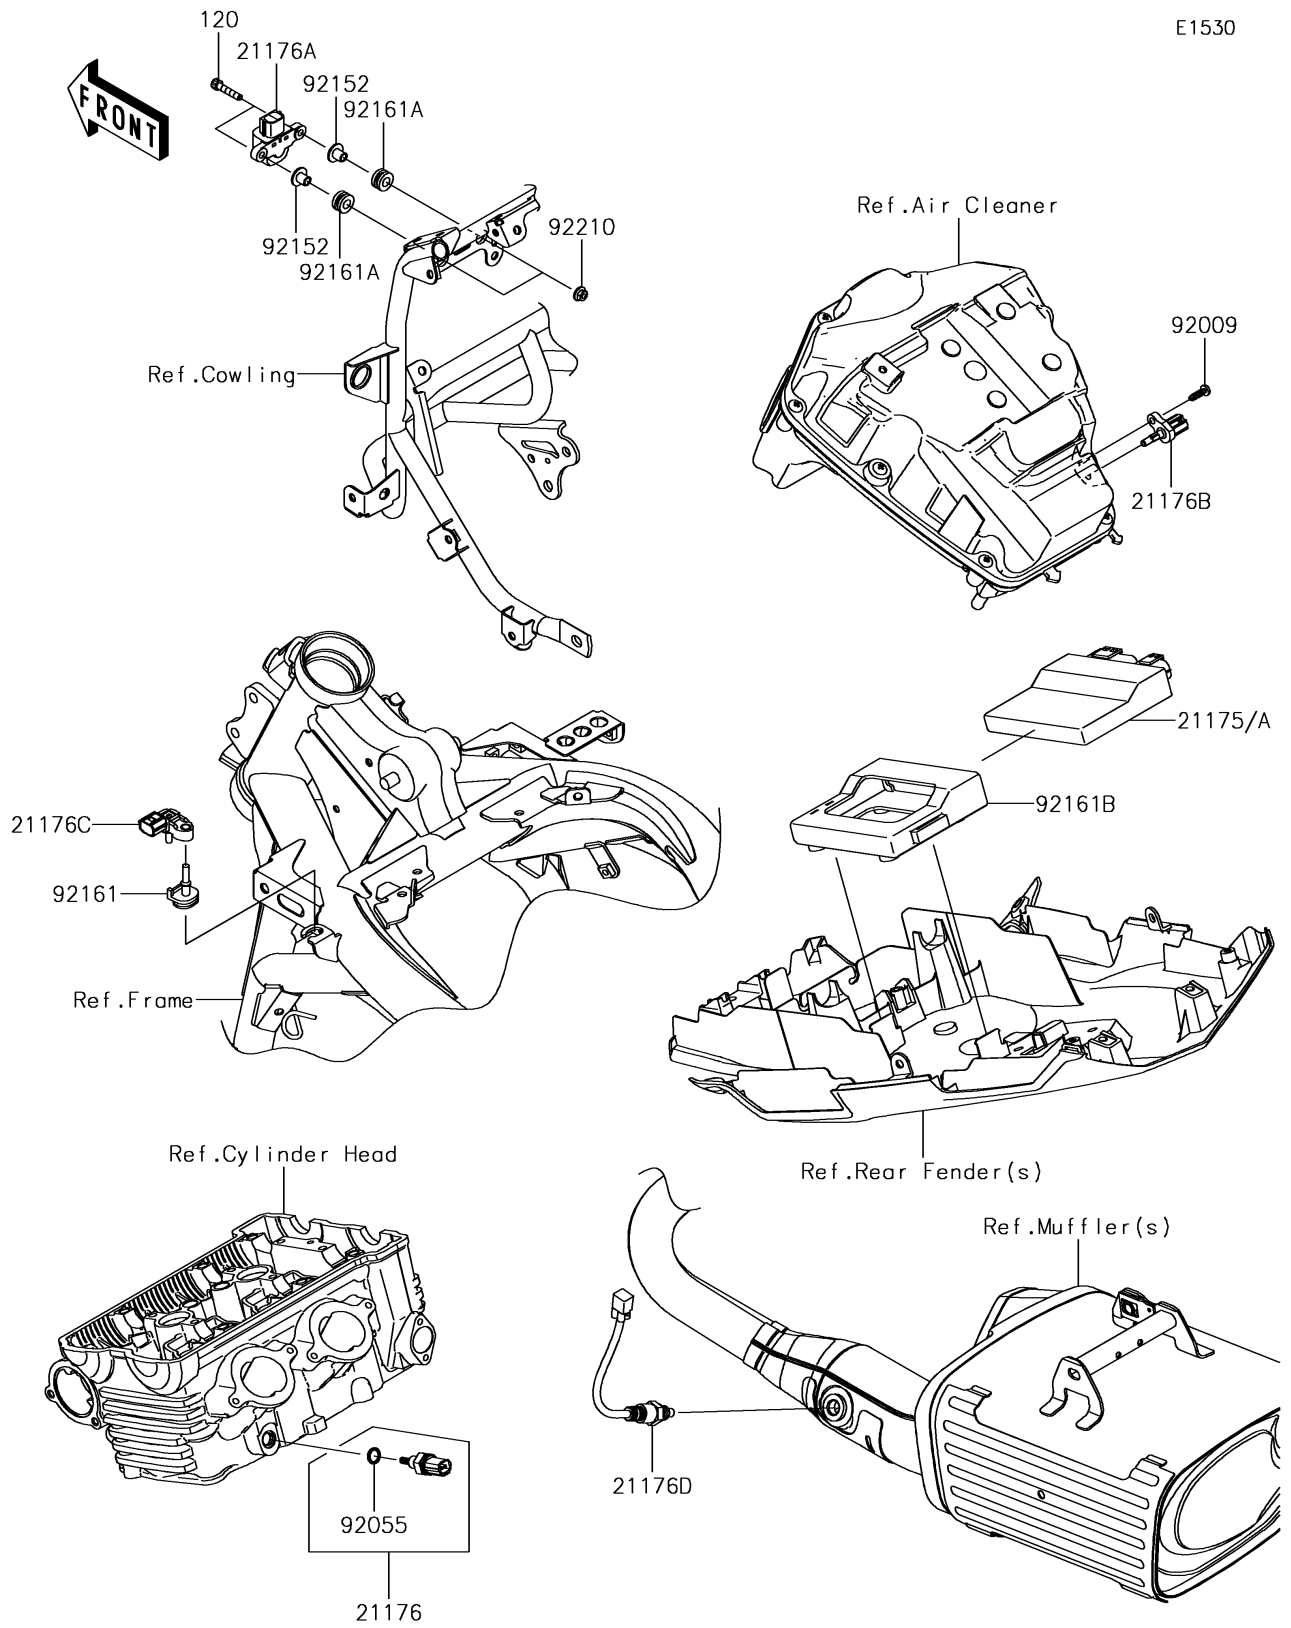

# 2017 Versys 650 ABS PARTS DIAGRAM

Fuel Injection

E1530

## 2017 Versys 650 ABS PARTS LIST

### Fuel Injection

ITEM NAME	PART NUMBER	QUANTITY
BOLT-SOCKET,5X25 (Ref # 120)	120CA0525	2
CONTROL UNIT-ELECTRONIC (Ref # 21175)	21175-1206	1
SENSOR,WATER TEMP (Ref # 21176)	21176-0009	1
SENSOR,VEHICLE-DOWN (Ref # 21176A)	21176-0026	1
SENSOR,AIR TEMPERATURE (Ref # 21176B)	21176-0048	1
SENSOR,PRESSURE (Ref # 21176C)	21176-0111	1
SENSOR,OXYGEN (Ref # 21176D)	21176-0775	1
SCREW,TAPPING,5X16 (Ref # 92009)	92009-1984	1
RING-O,9.5X1.9 (Ref # 92055)	92055-0016	1
COLLAR (Ref # 92152)	92152-1592	2
DAMPER (Ref # 92161)	92161-0673	1
DAMPER,8X16X8.6 (Ref # 92161A)	92161-0685	2
DAMPER,ECU (Ref # 92161B)	92161-1854	1
NUT,FLANGED,5MM (Ref # 92210)	92210-0007	2