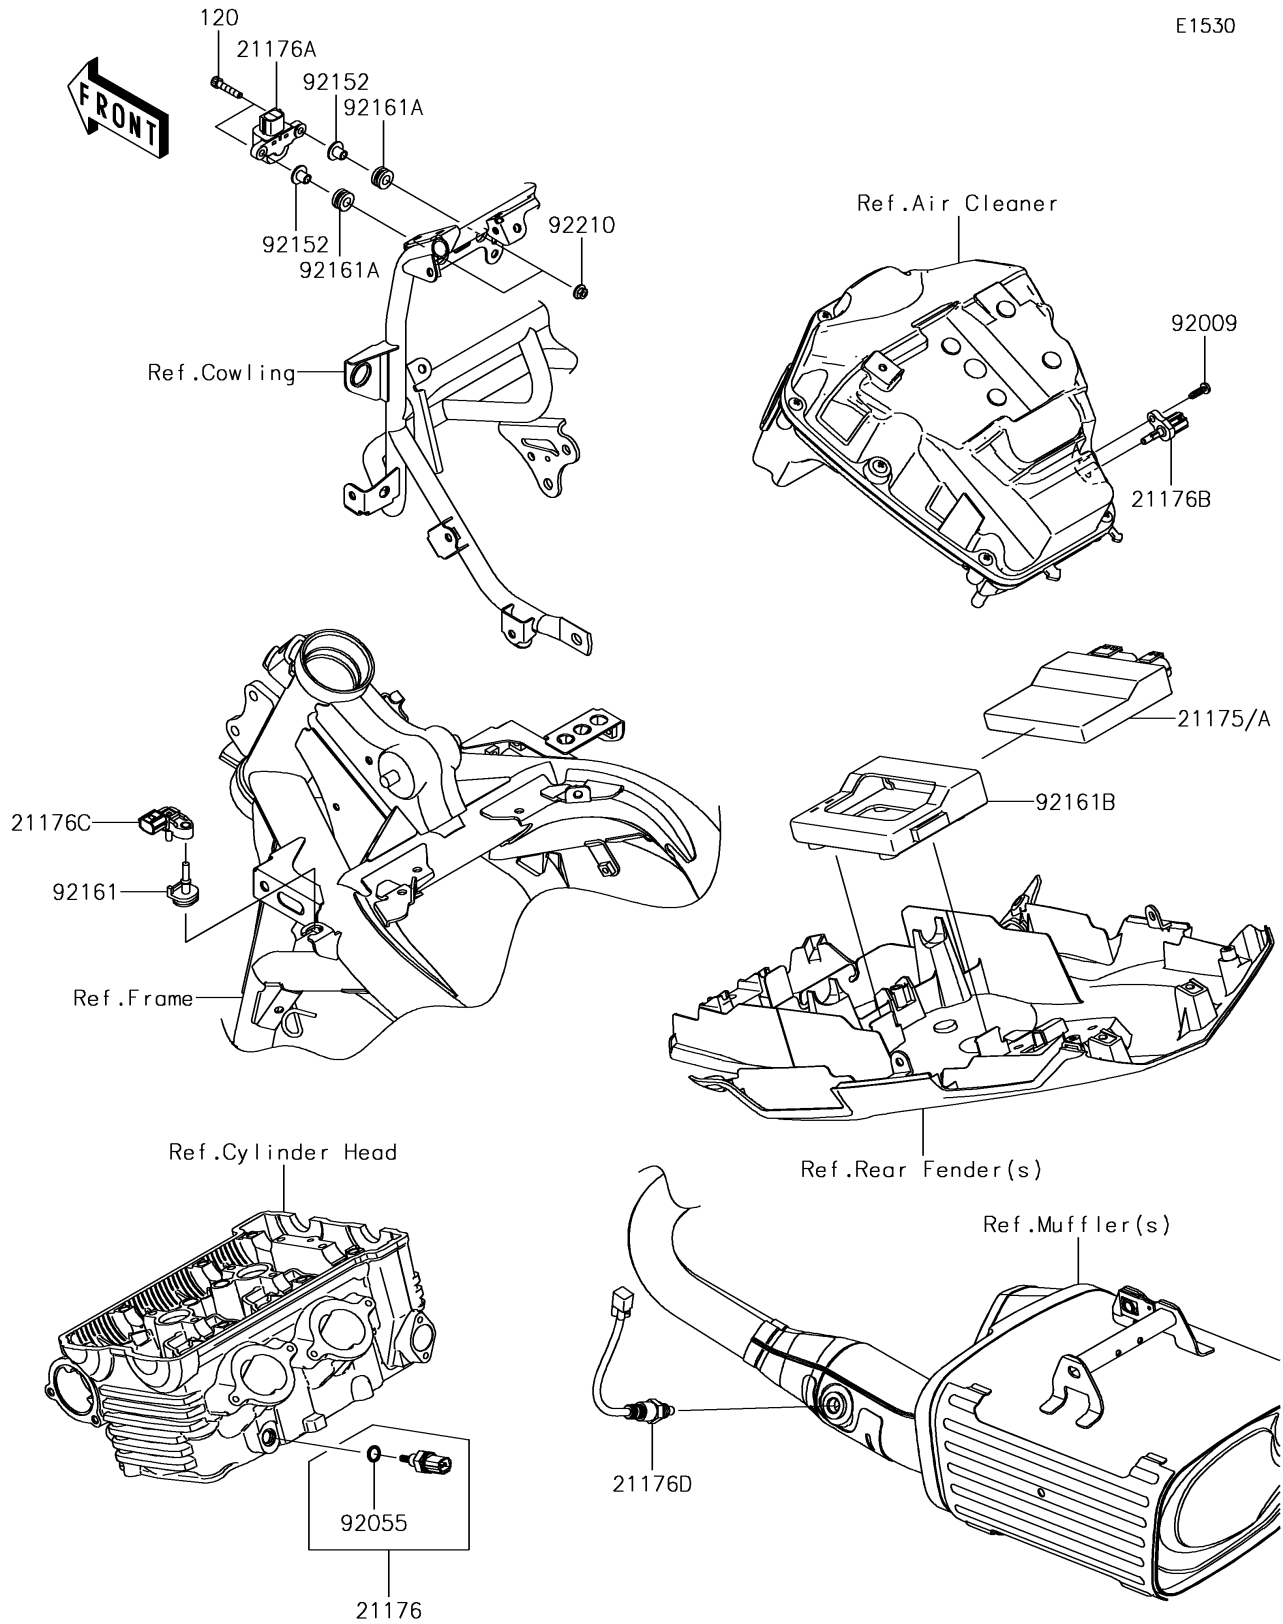

2018 VERSYS® 650 ABS PARTS DIAGRAM

Fuel Injection

E1530

2018 VERSYS® 650 ABS PARTS LIST

Fuel Injection

ITEM NAME	PART NUMBER	QUANTITY
BOLT-SOCKET,5X25 (Ref # 120)	120CA0525	2
CONTROL UNIT-ELECTRONIC (Ref # 21175A)	21175-1207	1
SENSOR,WATER TEMP (Ref # 21176)	21176-0009	1
SENSOR,VEHICLE-DOWN (Ref # 21176A)	21176-0026	1
SENSOR,AIR TEMPERATURE (Ref # 21176B)	21176-0048	1
SENSOR,PRESSURE (Ref # 21176C)	21176-0111	1
SENSOR,OXYGEN (Ref # 21176D)	21176-0775	1
SCREW,TAPPING,5X16 (Ref # 92009)	92009-1984	1
RING-O,9.5X1.9 (Ref # 92055)	92055-0016	1
COLLAR (Ref # 92152)	92152-1592	2
DAMPER (Ref # 92161)	92161-0673	1
DAMPER,8X16X8.6 (Ref # 92161A)	92161-0685	2
DAMPER,ECU (Ref # 92161B)	92161-1854	1
NUT,FLANGED,5MM (Ref # 92210)	92210-0007	2