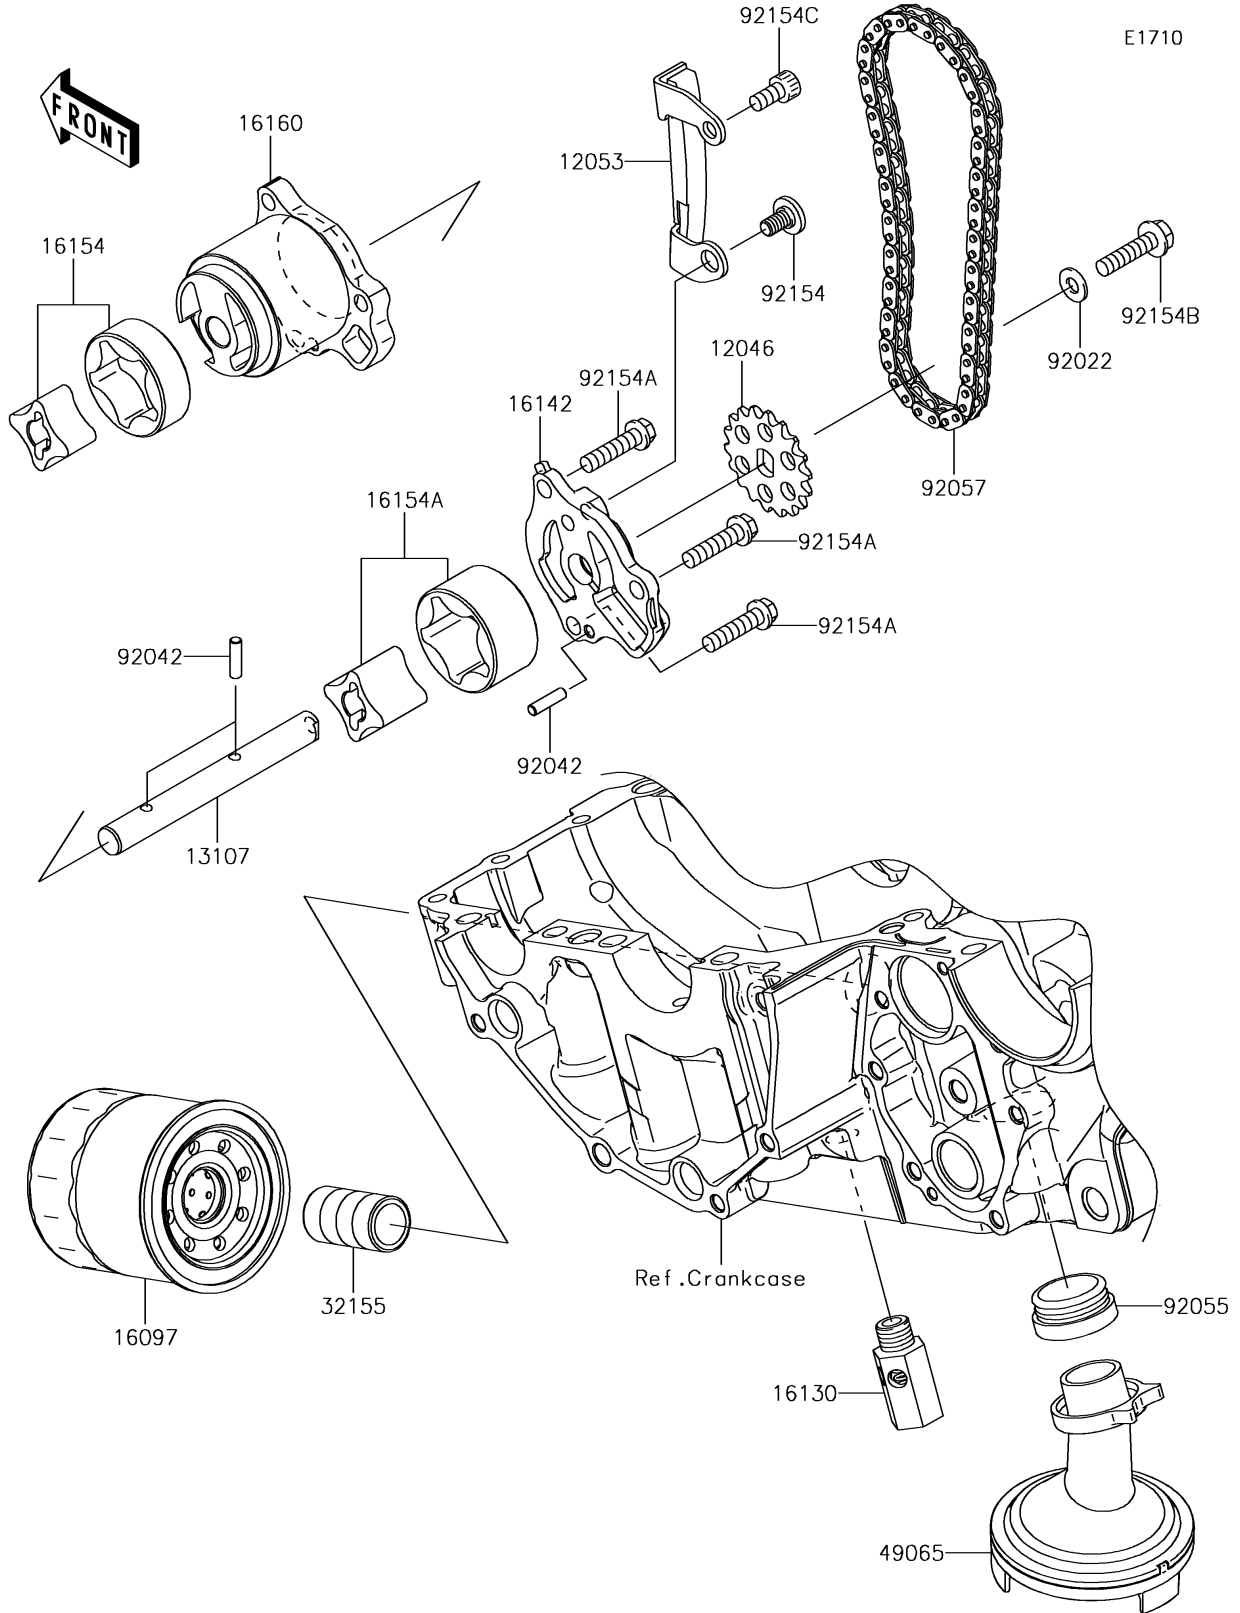

2017 Versys 650 ABS PARTS DIAGRAM

Oil Pump

2017 Versys 650 ABS PARTS LIST

Oil Pump

ITEM NAME	PART NUMBER	QUANTITY
SPROCKET,18T,BF04M (Ref # 12046)	12046-0040	1
GUIDE-CHAIN (Ref # 12053)	12053-0071	1
SHAFT,OIL PUMP (Ref # 13107)	13107-0772	1
FILTER-ASSY-OIL (Ref # 16097)	16097-0008	1
VALVE-ASSY-RELIEF (Ref # 16130)	16130-0552	1
COVER-PUMP (Ref # 16142)	16142-0712	1
ROTOR-PUMP,L=14 (Ref # 16154)	16154-0037	1
ROTOR-PUMP,40.56X22 (Ref # 16154A)	16154-1115	1
BODY (Ref # 16160)	16160-0110	1
PIPE,OIL FILTER (Ref # 32155)	32155-0029	1
FILTER-OIL (Ref # 49065)	49065-0708	1
WASHER,6X12.8X1.2 (Ref # 92022)	92022-1827	1
PIN,DOWEL,4X15.8 (Ref # 92042)	92042-014	3
RING-O,OIL FILTER (Ref # 92055)	92055-1354	1
CHAIN,DID 215FD-DHA,56LE (Ref # 92057)	92057-0098	1
BOLT,SOCKET,6X11 (Ref # 92154)	92154-0188	1
BOLT,FLANGED,6X25 (Ref # 92154A)	92154-0783	3
BOLT,FLANGED,6X25 (Ref # 92154B)	92154-0811	1
BOLT,SOCKET,6X12 (Ref # 92154C)	92154-0812	1