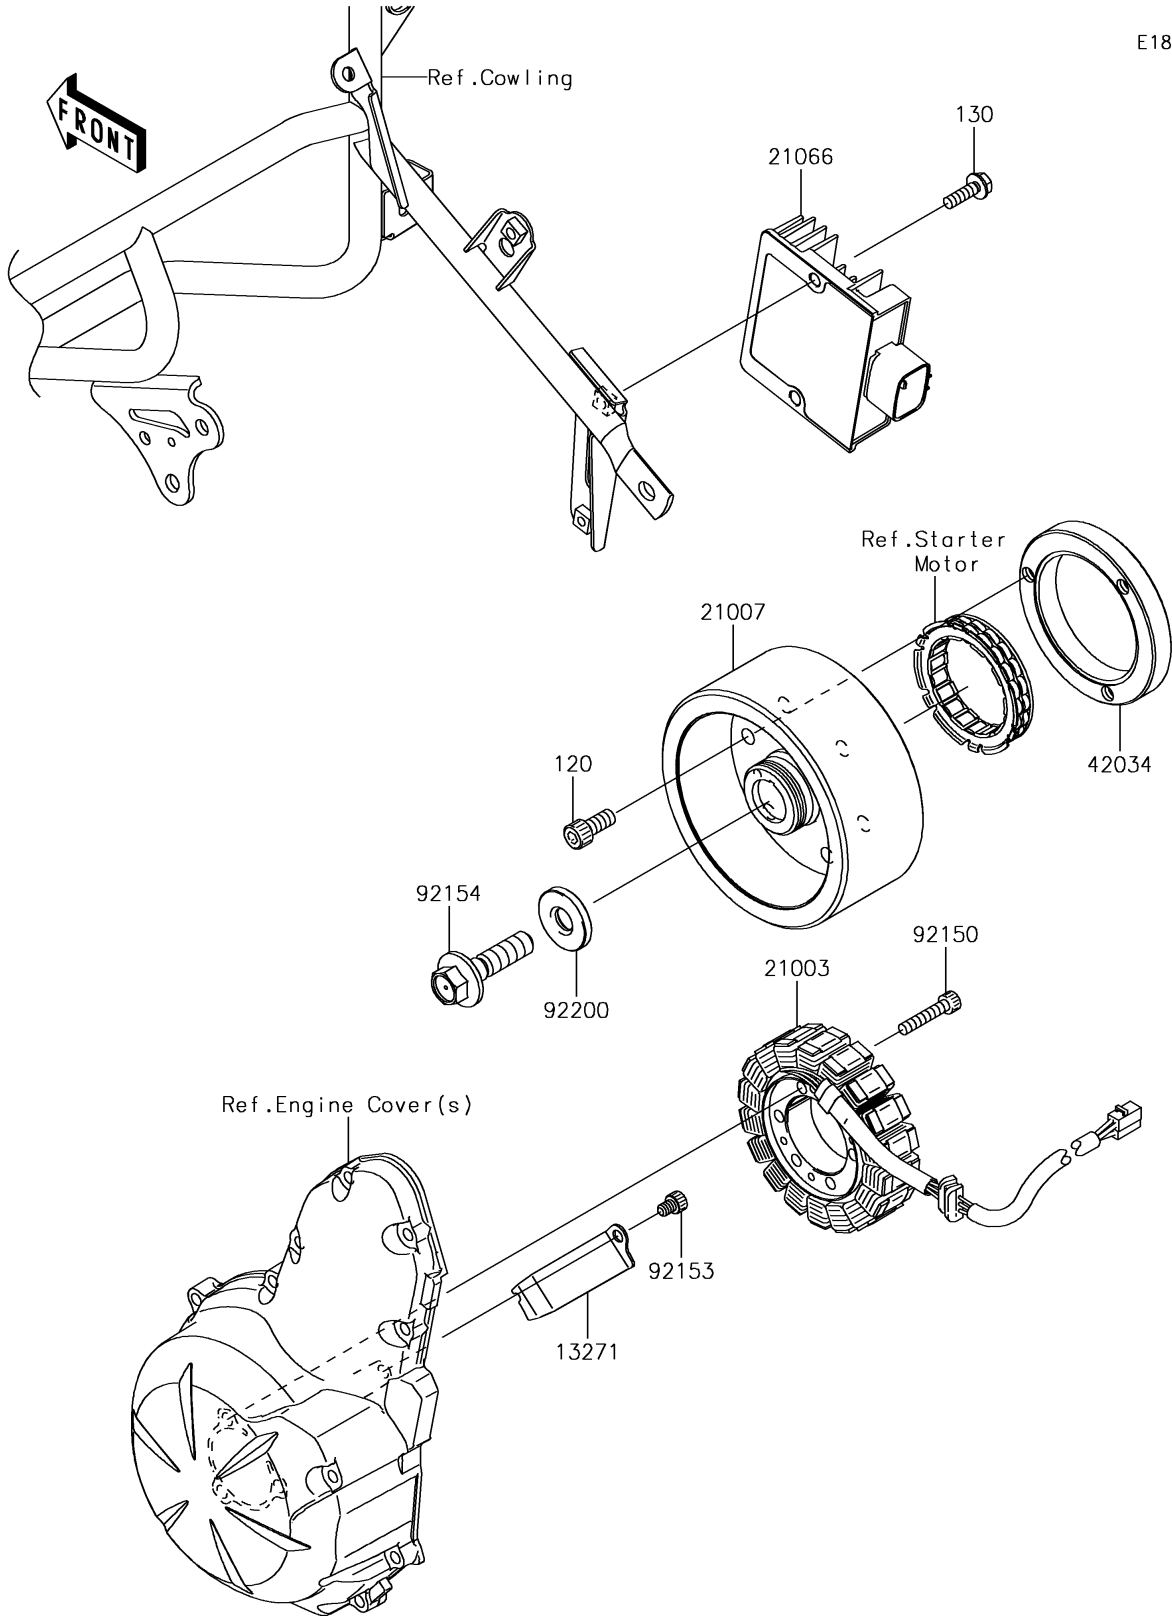

# 2017 Versys 650 ABS PARTS DIAGRAM

Generator

E1810

## 2017 Versys 650 ABS PARTS LIST

### Generator

ITEM NAME	PART NUMBER	QUANTITY
BOLT-SOCKET,8X18 (Ref # 120)	120CA0818	3
BOLT-FLANGED,6X20 (Ref # 130)	130BA0620	2
PLATE (Ref # 13271)	13271-0952	1
STATOR (Ref # 21003)	21003-0164	1
ROTOR (Ref # 21007)	21007-0601	1
REGULATOR-VOLTAGE (Ref # 21066)	21066-0750	1
COUPLING (Ref # 42034)	42034-1143	1
BOLT,SOCKET,6X30 (Ref # 92150)	92150-1433	3
BOLT,SOCKET,6X8 (Ref # 92153)	92153-1414	1
BOLT,FLANGED,12X45 (Ref # 92154)	92154-1812	1
WASHER,12X33X5 (Ref # 92200)	92200-0220	1