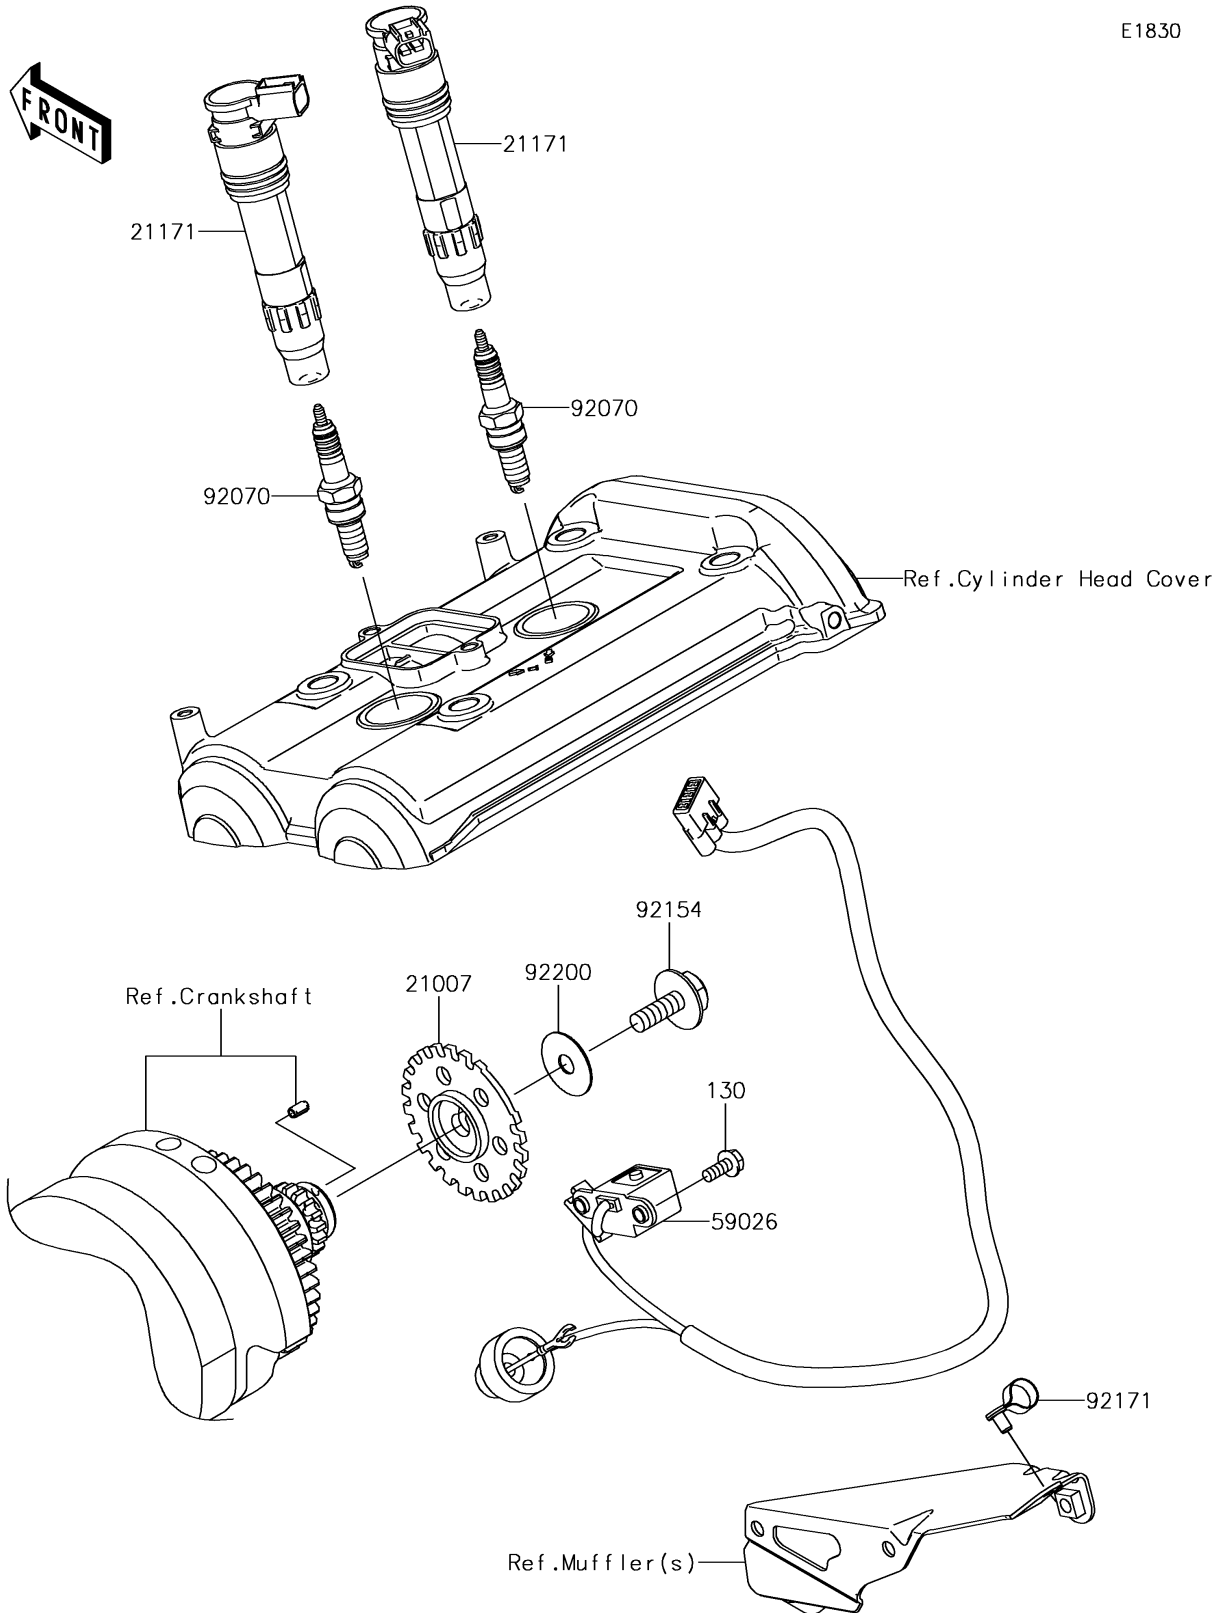

2017 Versys 650 ABS PARTS DIAGRAM

Ignition System

E1830

2017 Versys 650 ABS PARTS LIST

Ignition System

ITEM NAME	PART NUMBER	QUANTITY
BOLT-FLANGED,5X12 (Ref # 130)	130BA0512	2
ROTOR,PULSING (Ref # 21007)	21007-0053	1
COIL-ASSY-IGNITION (Ref # 21171)	21171-0033	2
COIL-PULSING (Ref # 59026)	59026-0018	1
PLUG-SPARK,CR9EIA(NGK) (Ref # 92070)	92070-0014	2
BOLT,FLANGED,8X23 (Ref # 92154)	92154-0187	1
CLAMP,SPEED (Ref # 92171)	92171-0836	1
WASHER,8.5X28X0.8 (Ref # 92200)	92200-0274	1