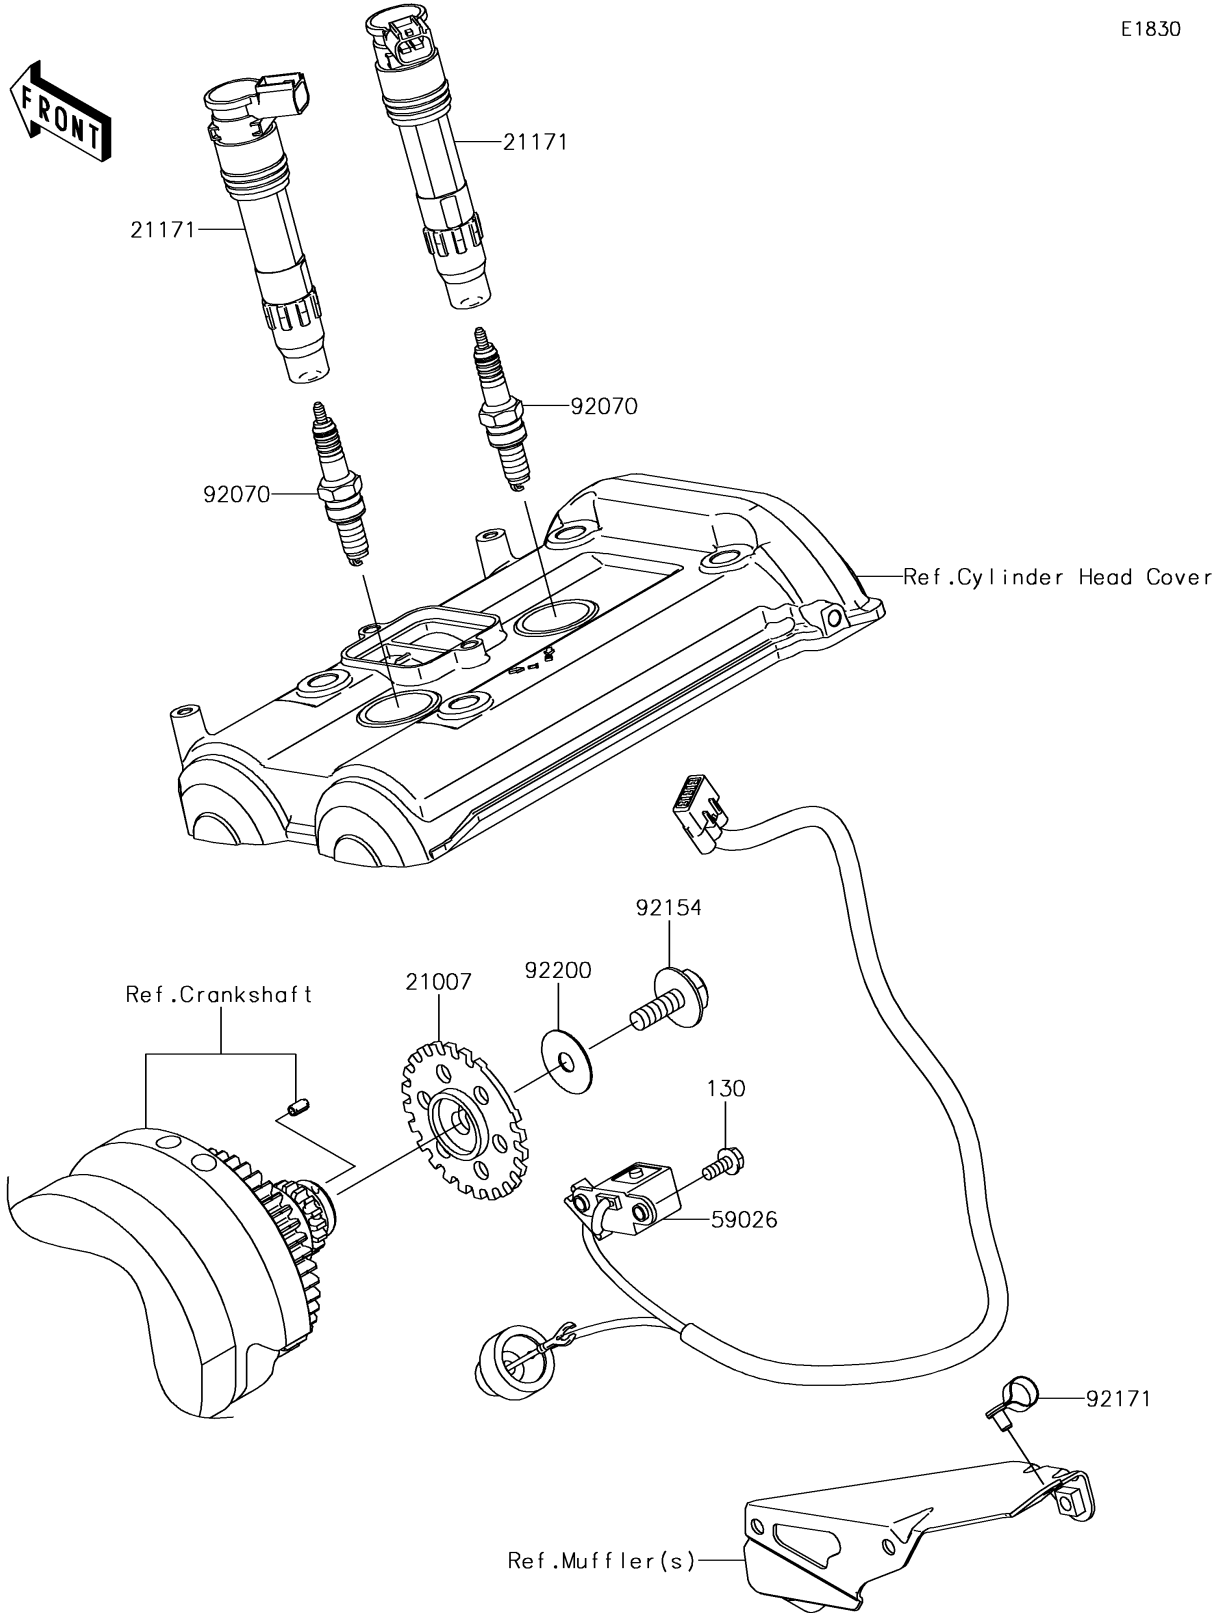

# 2017 Versys 650 ABS PARTS DIAGRAM

## Ignition System

E1830

## 2017 Versys 650 ABS PARTS LIST

### Ignition System

ITEM NAME	PART NUMBER	QUANTITY
BOLT-FLANGED,5X12 (Ref # 130)	130BA0512	2
ROTOR,PULSING (Ref # 21007)	21007-0053	1
COIL-ASSY-IGNITION (Ref # 21171)	21171-0033	2
COIL-PULSING (Ref # 59026)	59026-0018	1
PLUG-SPARK,CR9EIA(NGK) (Ref # 92070)	92070-0014	2
BOLT,FLANGED,8X23 (Ref # 92154)	92154-0187	1
CLAMP,SPEED (Ref # 92171)	92171-0836	1
WASHER,8.5X28X0.8 (Ref # 92200)	92200-0274	1